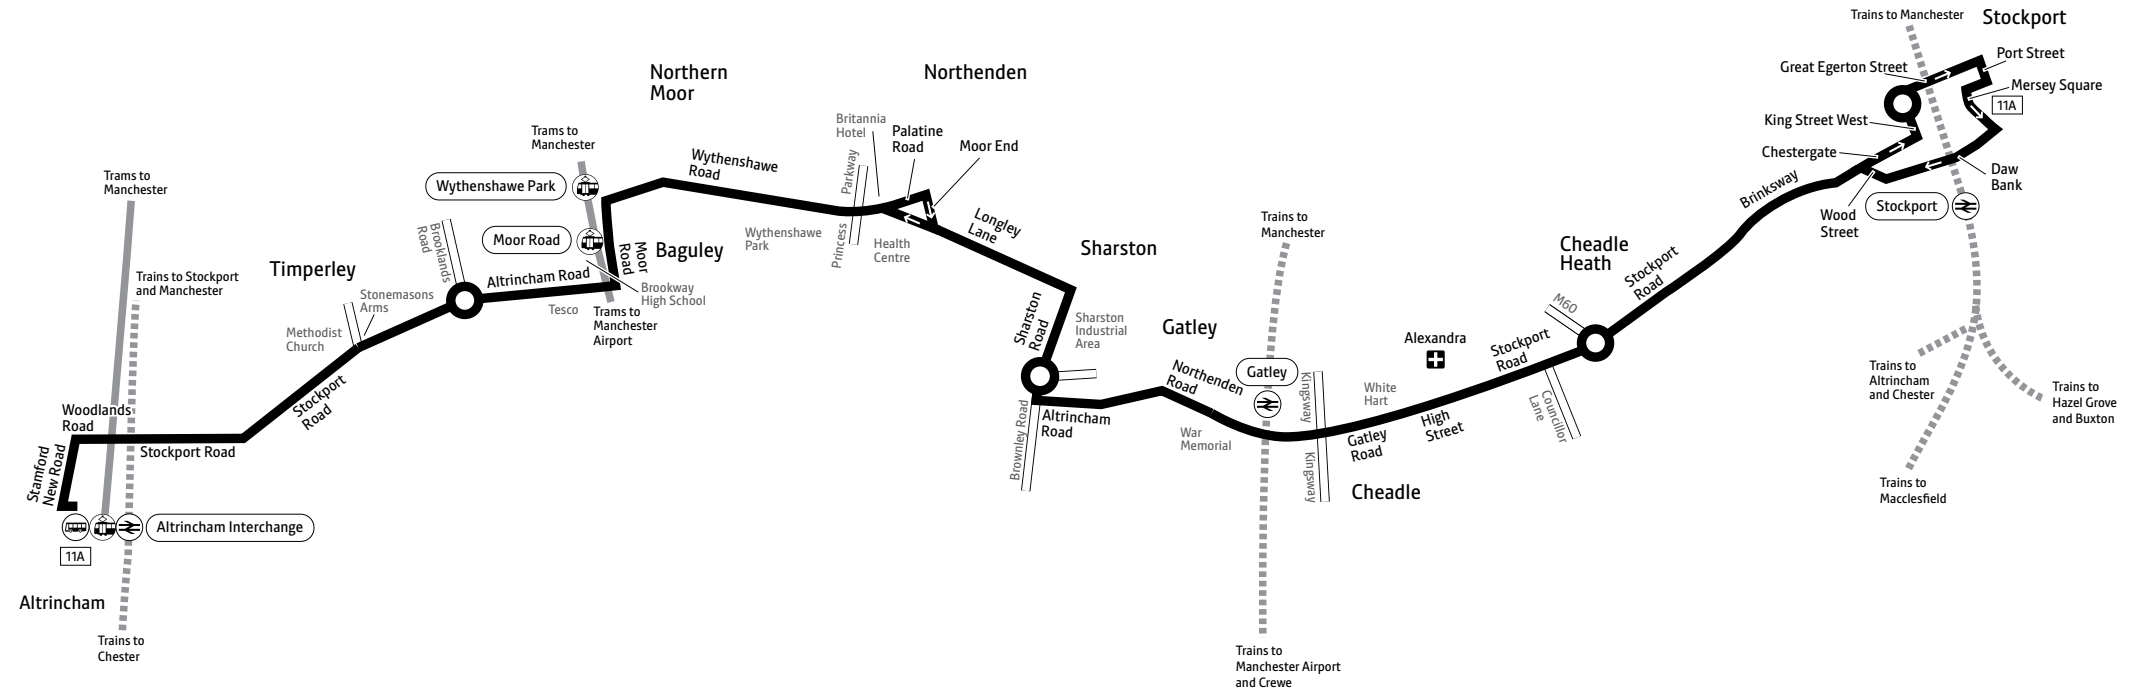

🕒 – Journey provided with the financial support of Transport for Greater Manchester

♿ – All bus 11A journeys are run using easy access buses. See inside front cover of this leaflet for details

Summer times: between mid July and early September, some timetables will be different. Check www.tfgm.com for details

11A

Key

-  Bus route
-  Train line
-  Tram line
-  Direction of travel
-  Bus station/connection point
-  Train station
-  Metrolink stop
-  Hospital
-  Terminus

Sundays and public holidays (except Christmas and New Year period)