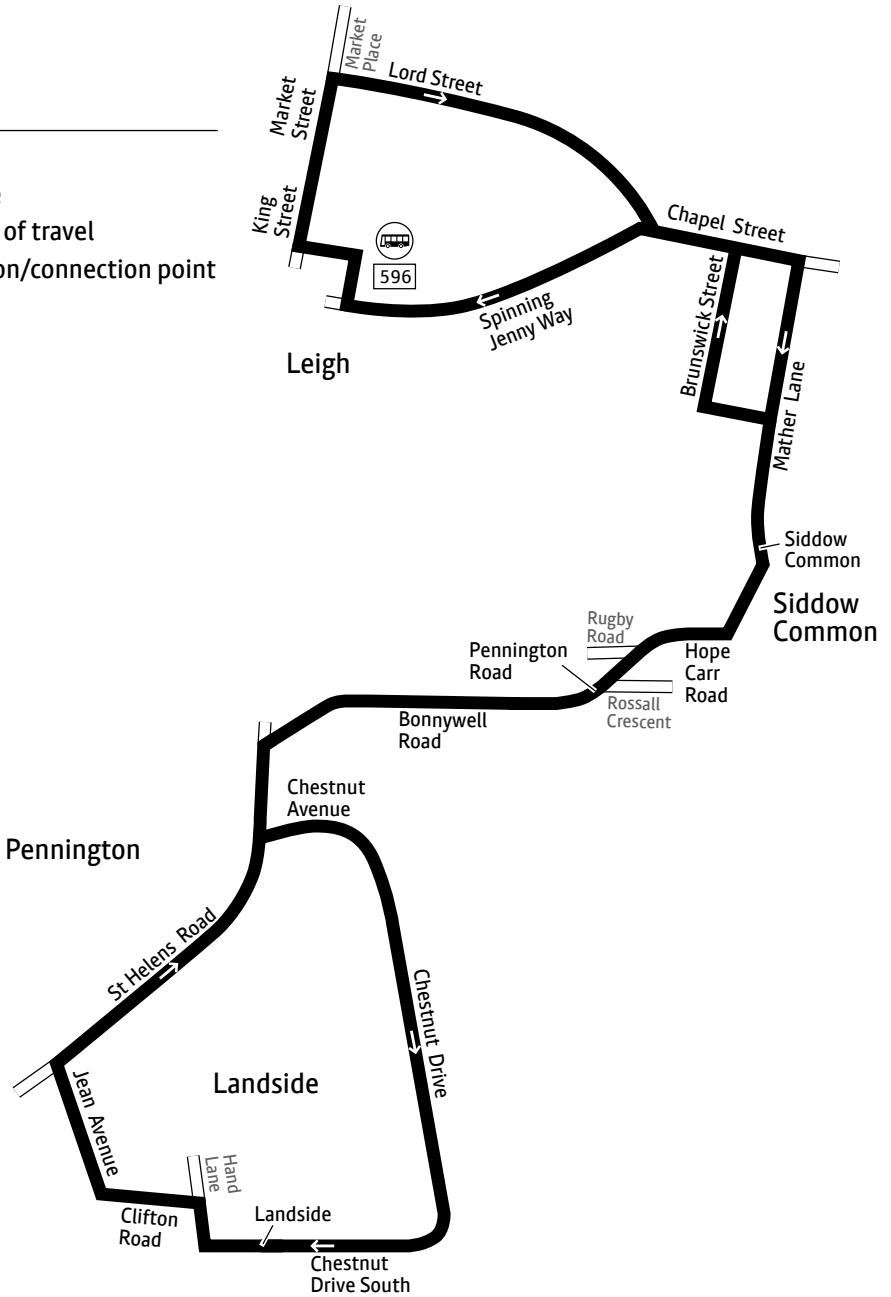

596

Key

- Bus route
- ➔ Direction of travel
- 🚌 Bus station/connection point
- 596 Terminus

Contains Ordnance Survey data ©Crown copyright and database right 2010

©0100022610 Transport for Greater Manchester 2024

Transport for Greater Manchester uses reasonable endeavours to check the accuracy of information published and to publish changes to information in a timely manner. In no event will Transport for Greater Manchester be liable for any loss that may arise from this information being inaccurate.