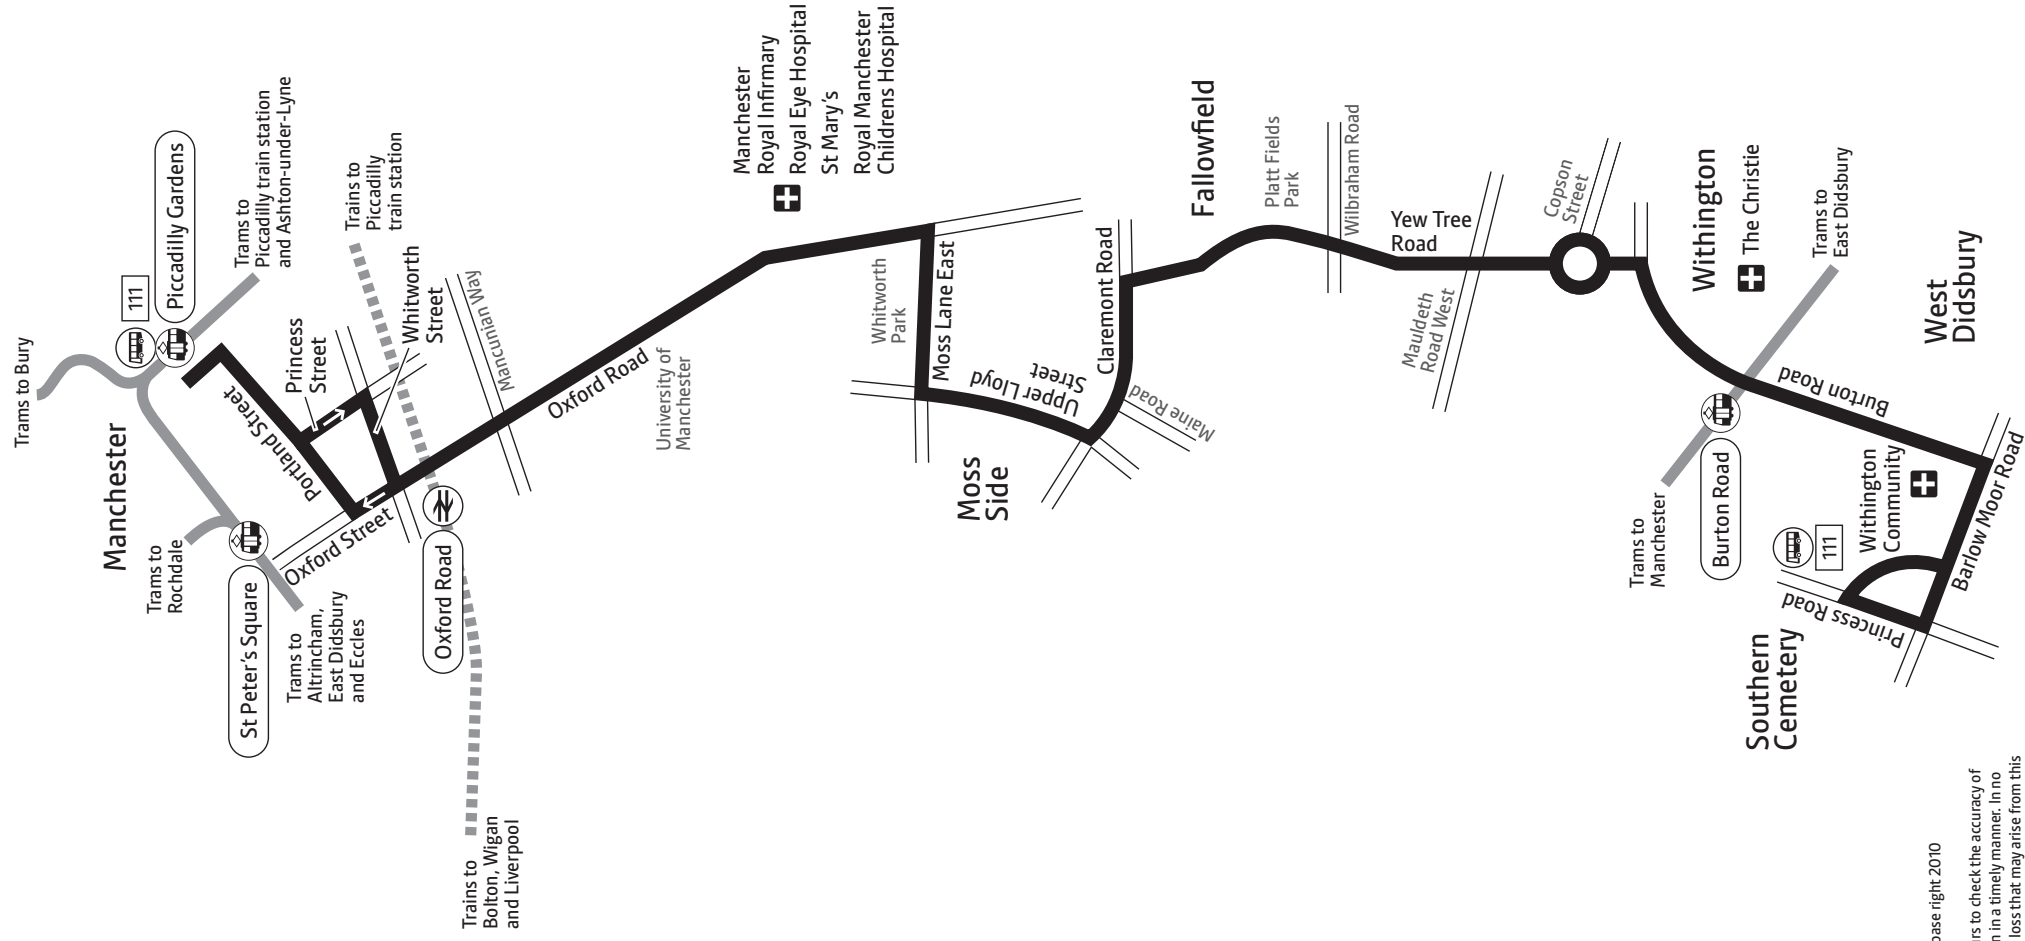

111

Key

- Bus route
- Train line
- Tram line
- Direction of travel
- Bus station/connection point
- Train station
- Metrolink stop
- Hospital
- Terminus

Contains Ordnance Survey data © Crown copyright and database right 2010
© 0100022610 Transport for Greater Manchester 2021
Transport for Greater Manchester uses reasonable endeavours to check the accuracy of information published and to publish changes to information in a timely manner. In no event will Transport for Greater Manchester be liable for any loss that may arise from this information being inaccurate.