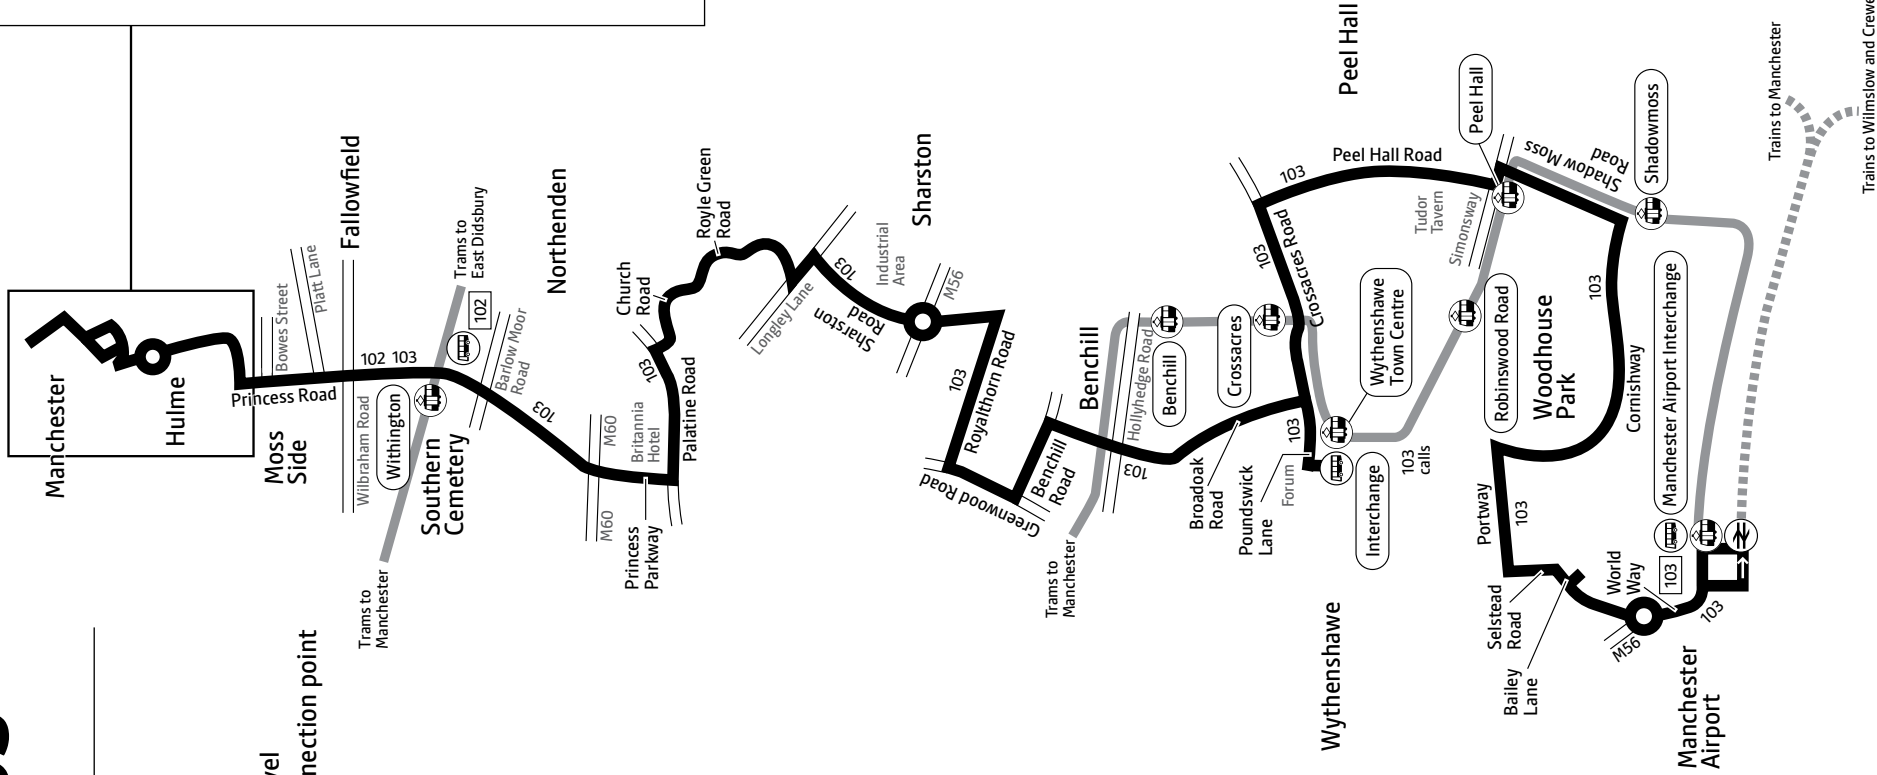

102 103

Key

-  Bus route
-  Train line
-  Tram line
-  Direction of travel
-  Bus station/connection point
-  Train station
-  Metrolink stop
-  Hospital
-  Terminus

Manchester — Moss Side — Southern Cemetery