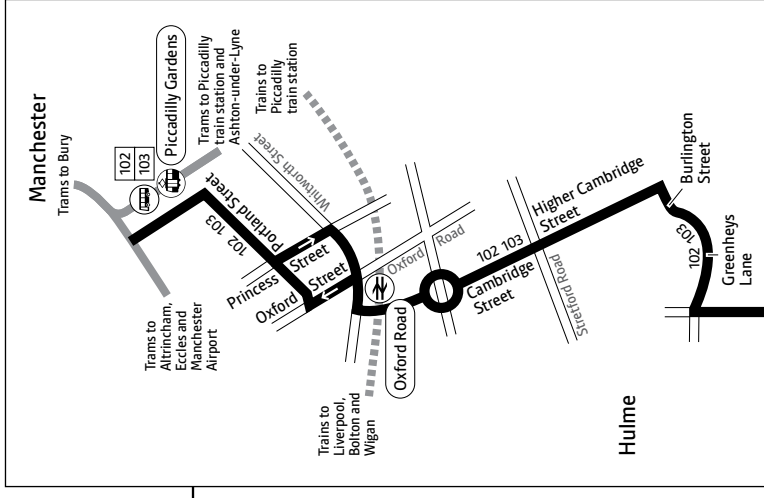

102 103

Key

-  Bus route
-  Train line
-  Tram line
-  Direction of travel
-  Bus station/connection point
-  Train station
-  Metrolink stop
-  Hospital
-  Terminus

Manchester — Moss Side — Southern Cemetery