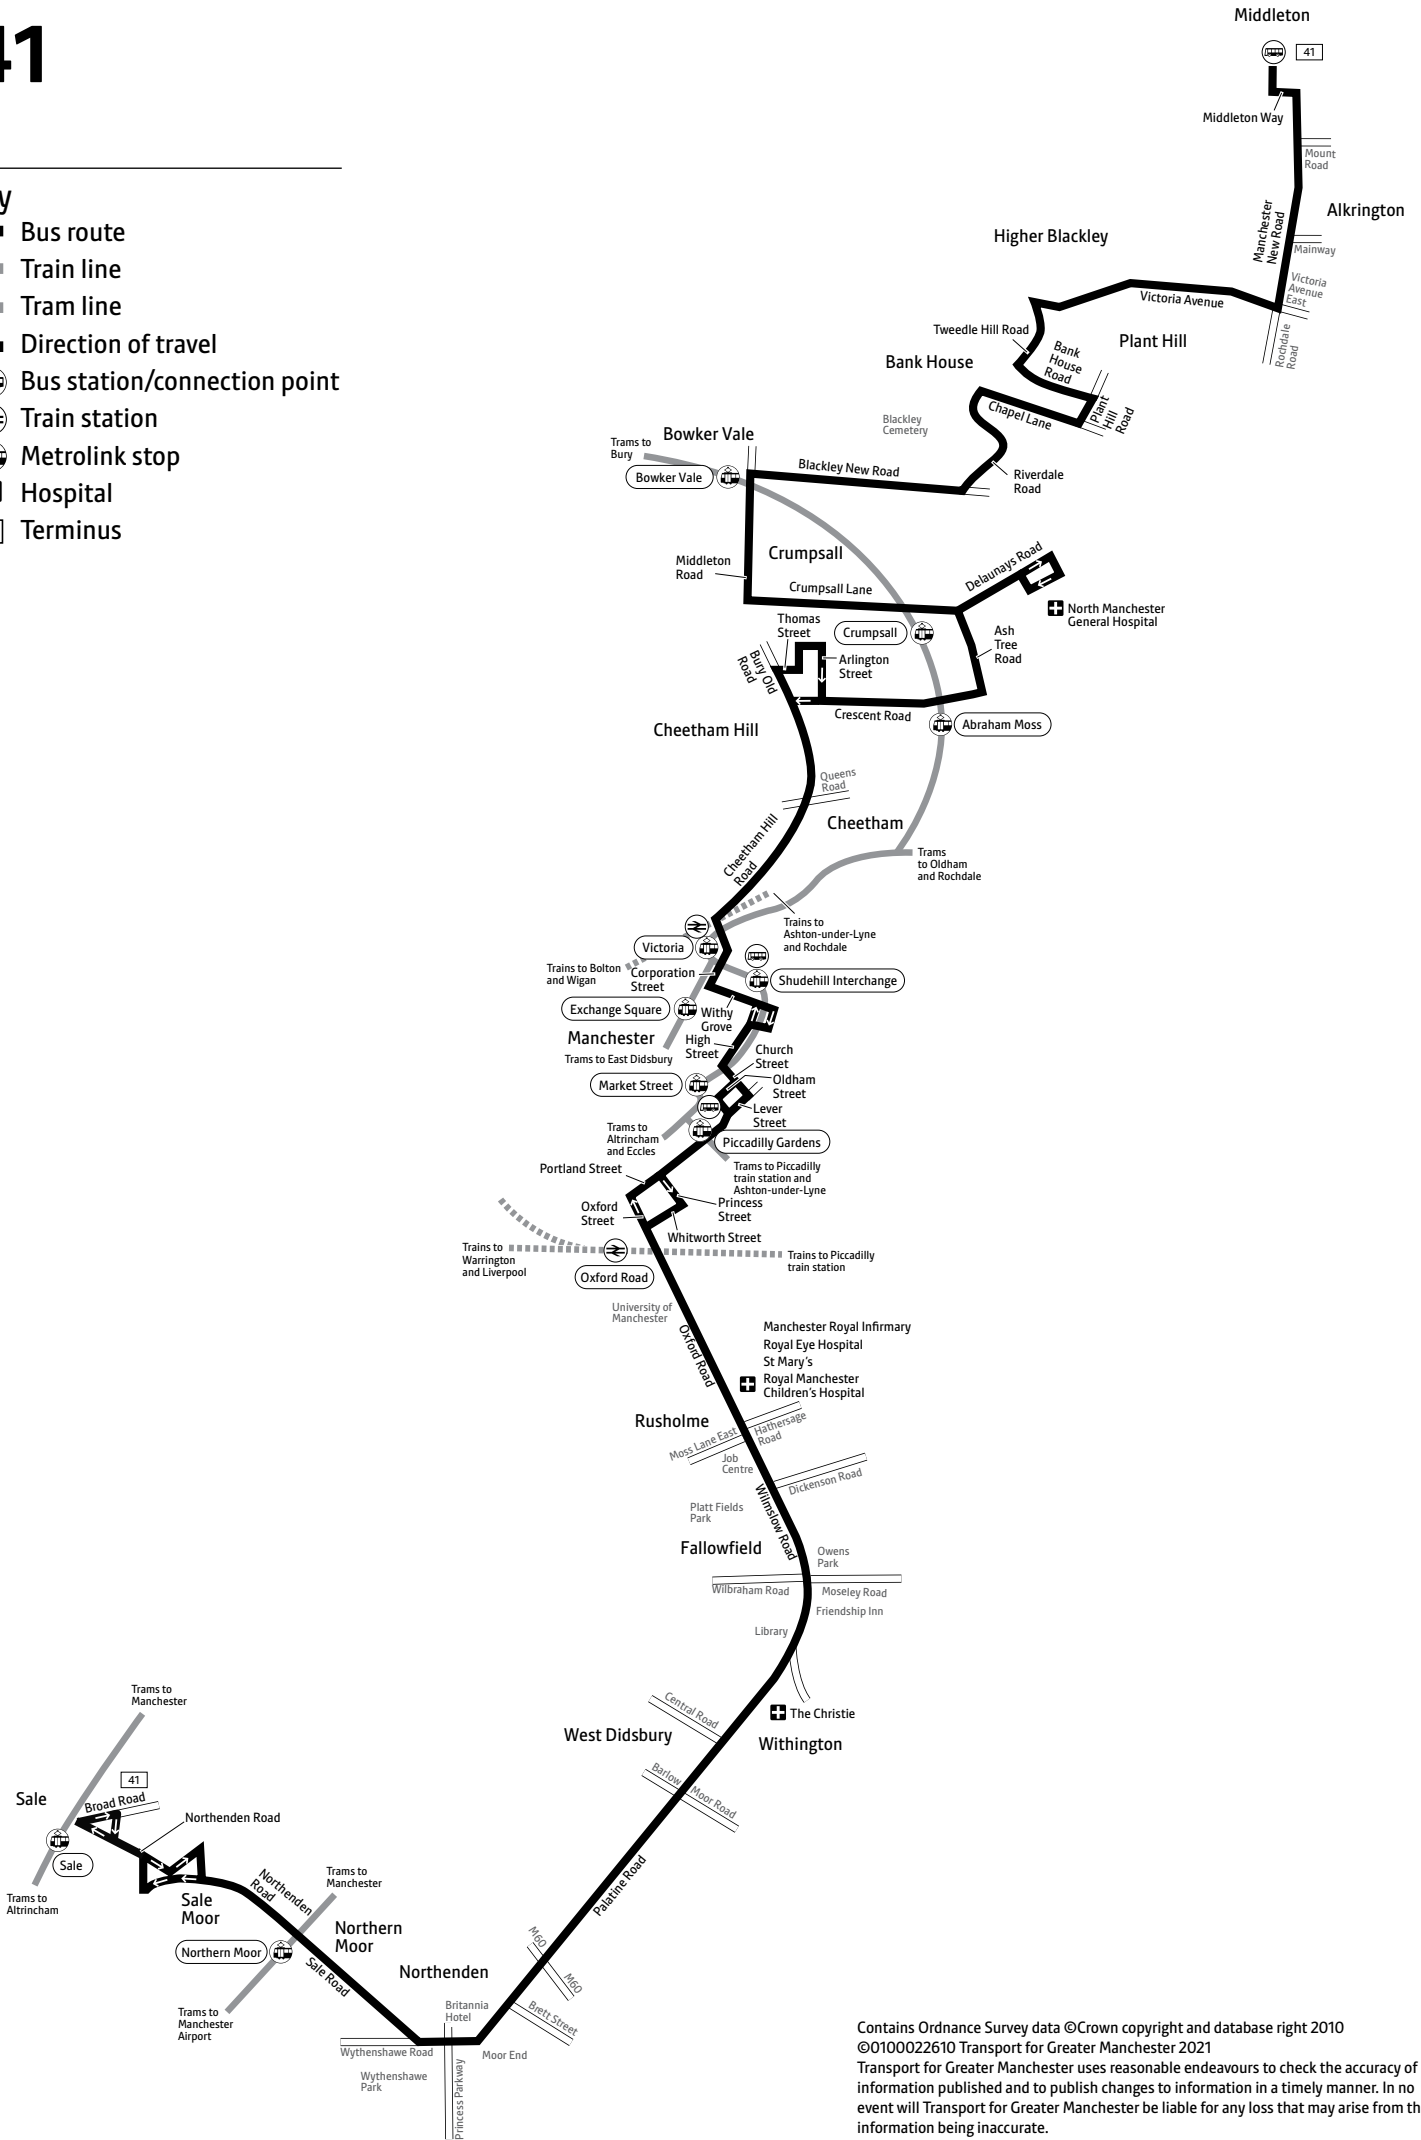

Key

- Bus route
- Train line
- Tram line
- Direction of travel
- Bus station/connection point
- Train station
- Metrolink stop
- Hospital
- Terminus

Contains Ordnance Survey data ©Crown copyright and database right 2010
©0100022610 Transport for Greater Manchester 2021
Transport for Greater Manchester uses reasonable endeavours to check the accuracy of information published and to publish changes to information in a timely manner. In no event will Transport for Greater Manchester be liable for any loss that may arise from this information being inaccurate.