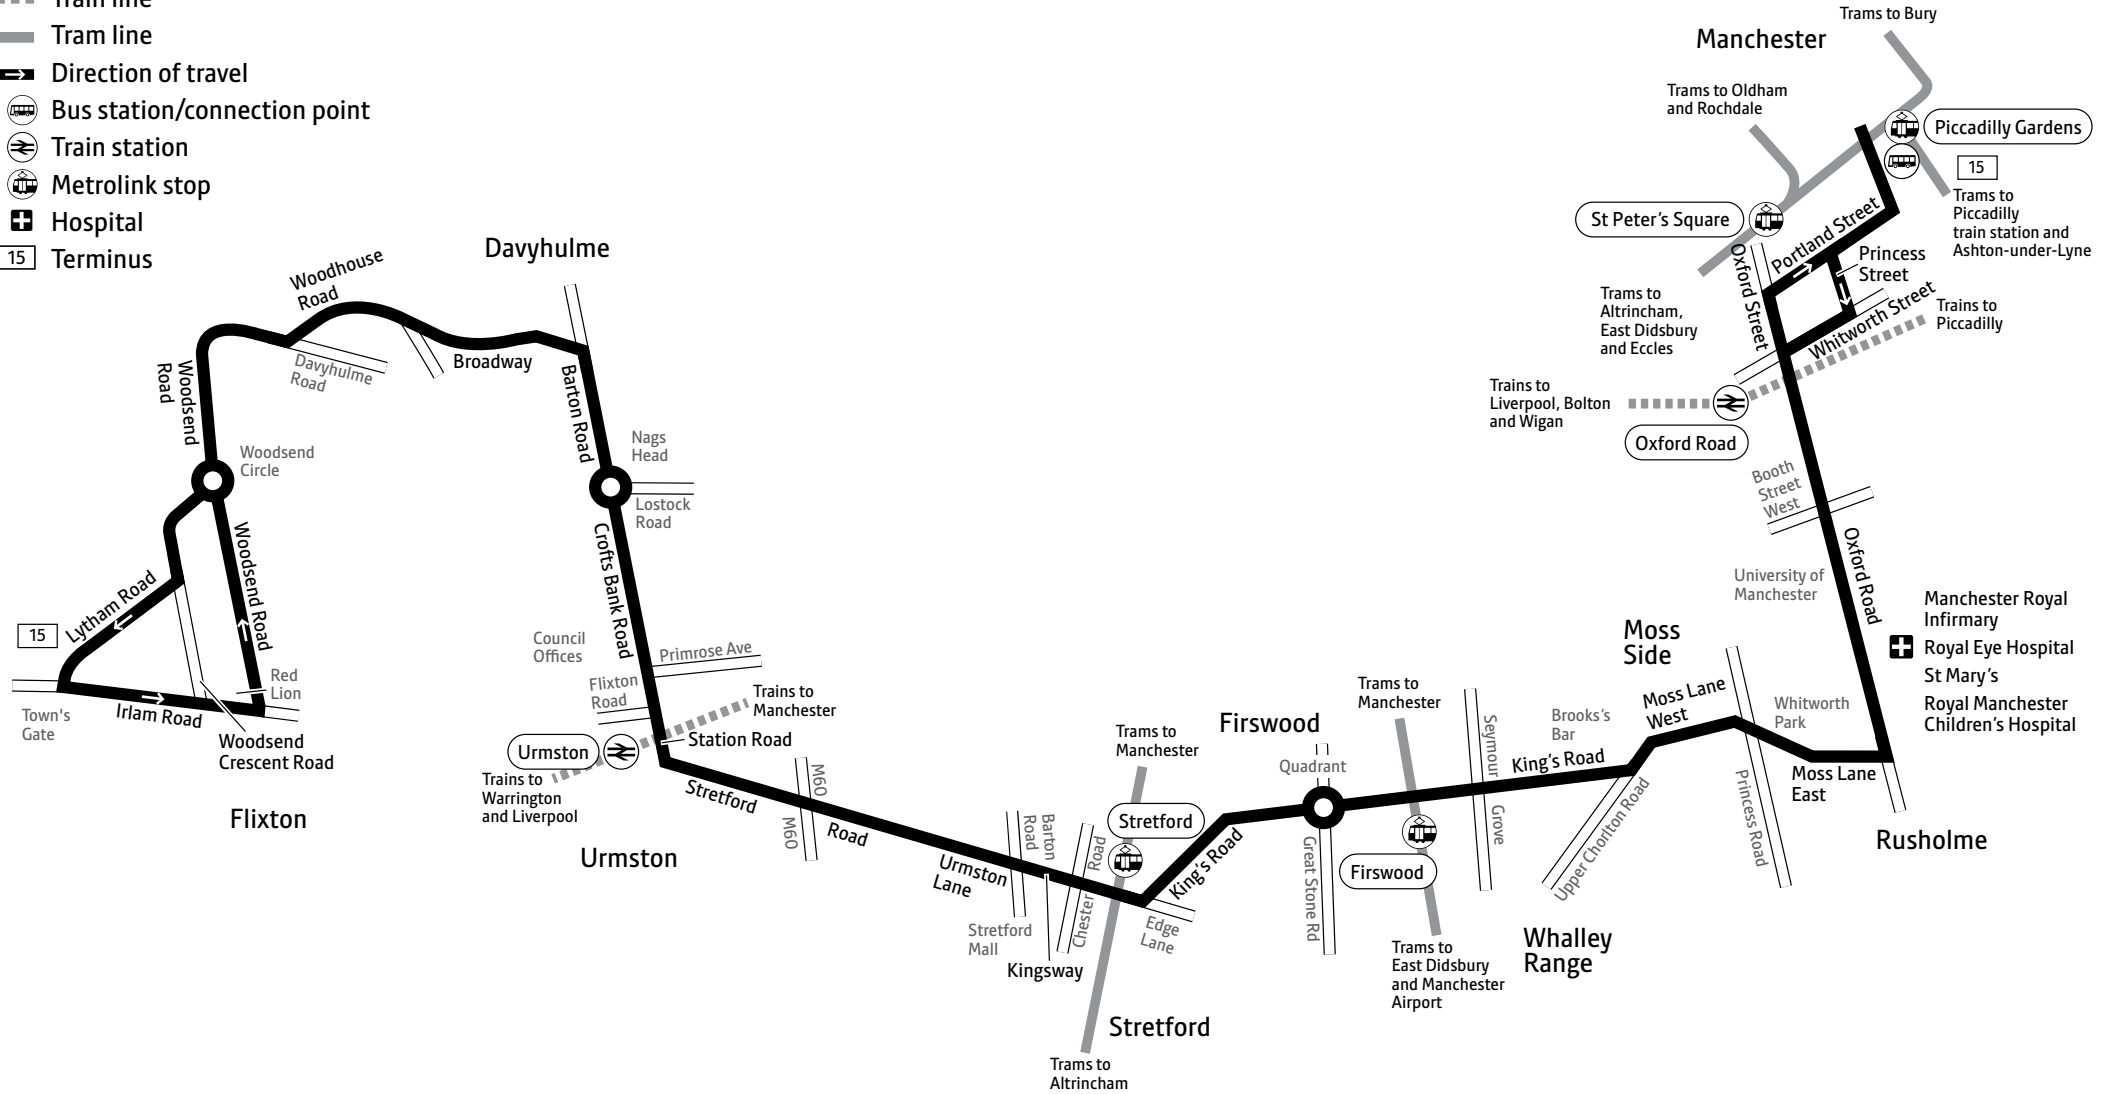

🚰 – Journey provided with the financial support of Transport for Greater Manchester
 ♿ – All bus 15 journeys are run using easy access buses. See inside front cover of this leaflet for details

Key

-  Bus route
-  Train line
-  Tram line
-  Direction of travel
-  Bus station/connection point
-  Train station
-  Metrolink stop
-  Hospital
-  Terminus