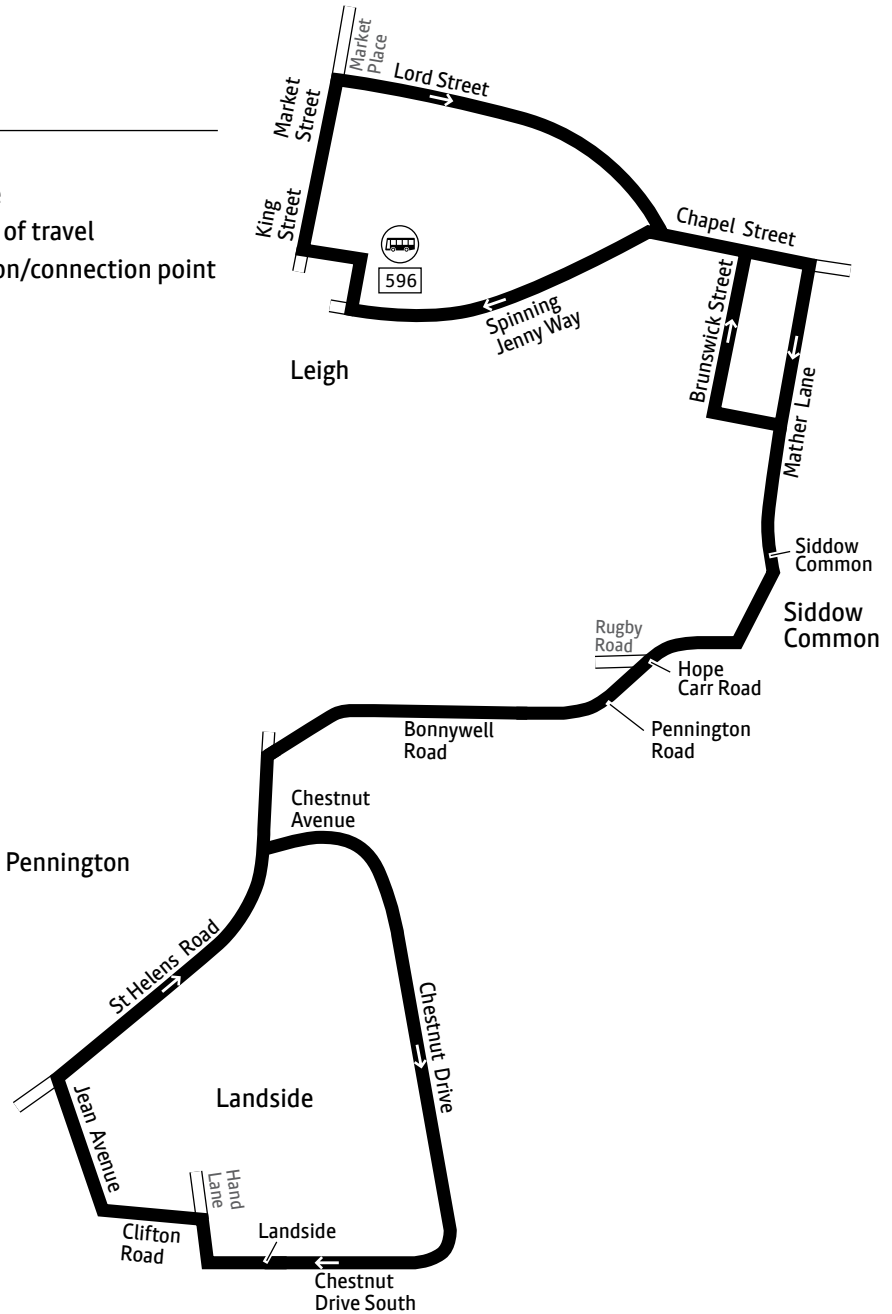

596

Key

- Bus route
- Direction of travel
- Bus station/connection point
- Terminus

Contains Ordnance Survey data ©Crown copyright and database right 2010

©0100022610 Transport for Greater Manchester 2024

Transport for Greater Manchester uses reasonable endeavours to check the accuracy of information published and to publish changes to information in a timely manner. In no event will Transport for Greater Manchester be liable for any loss that may arise from this information being inaccurate.