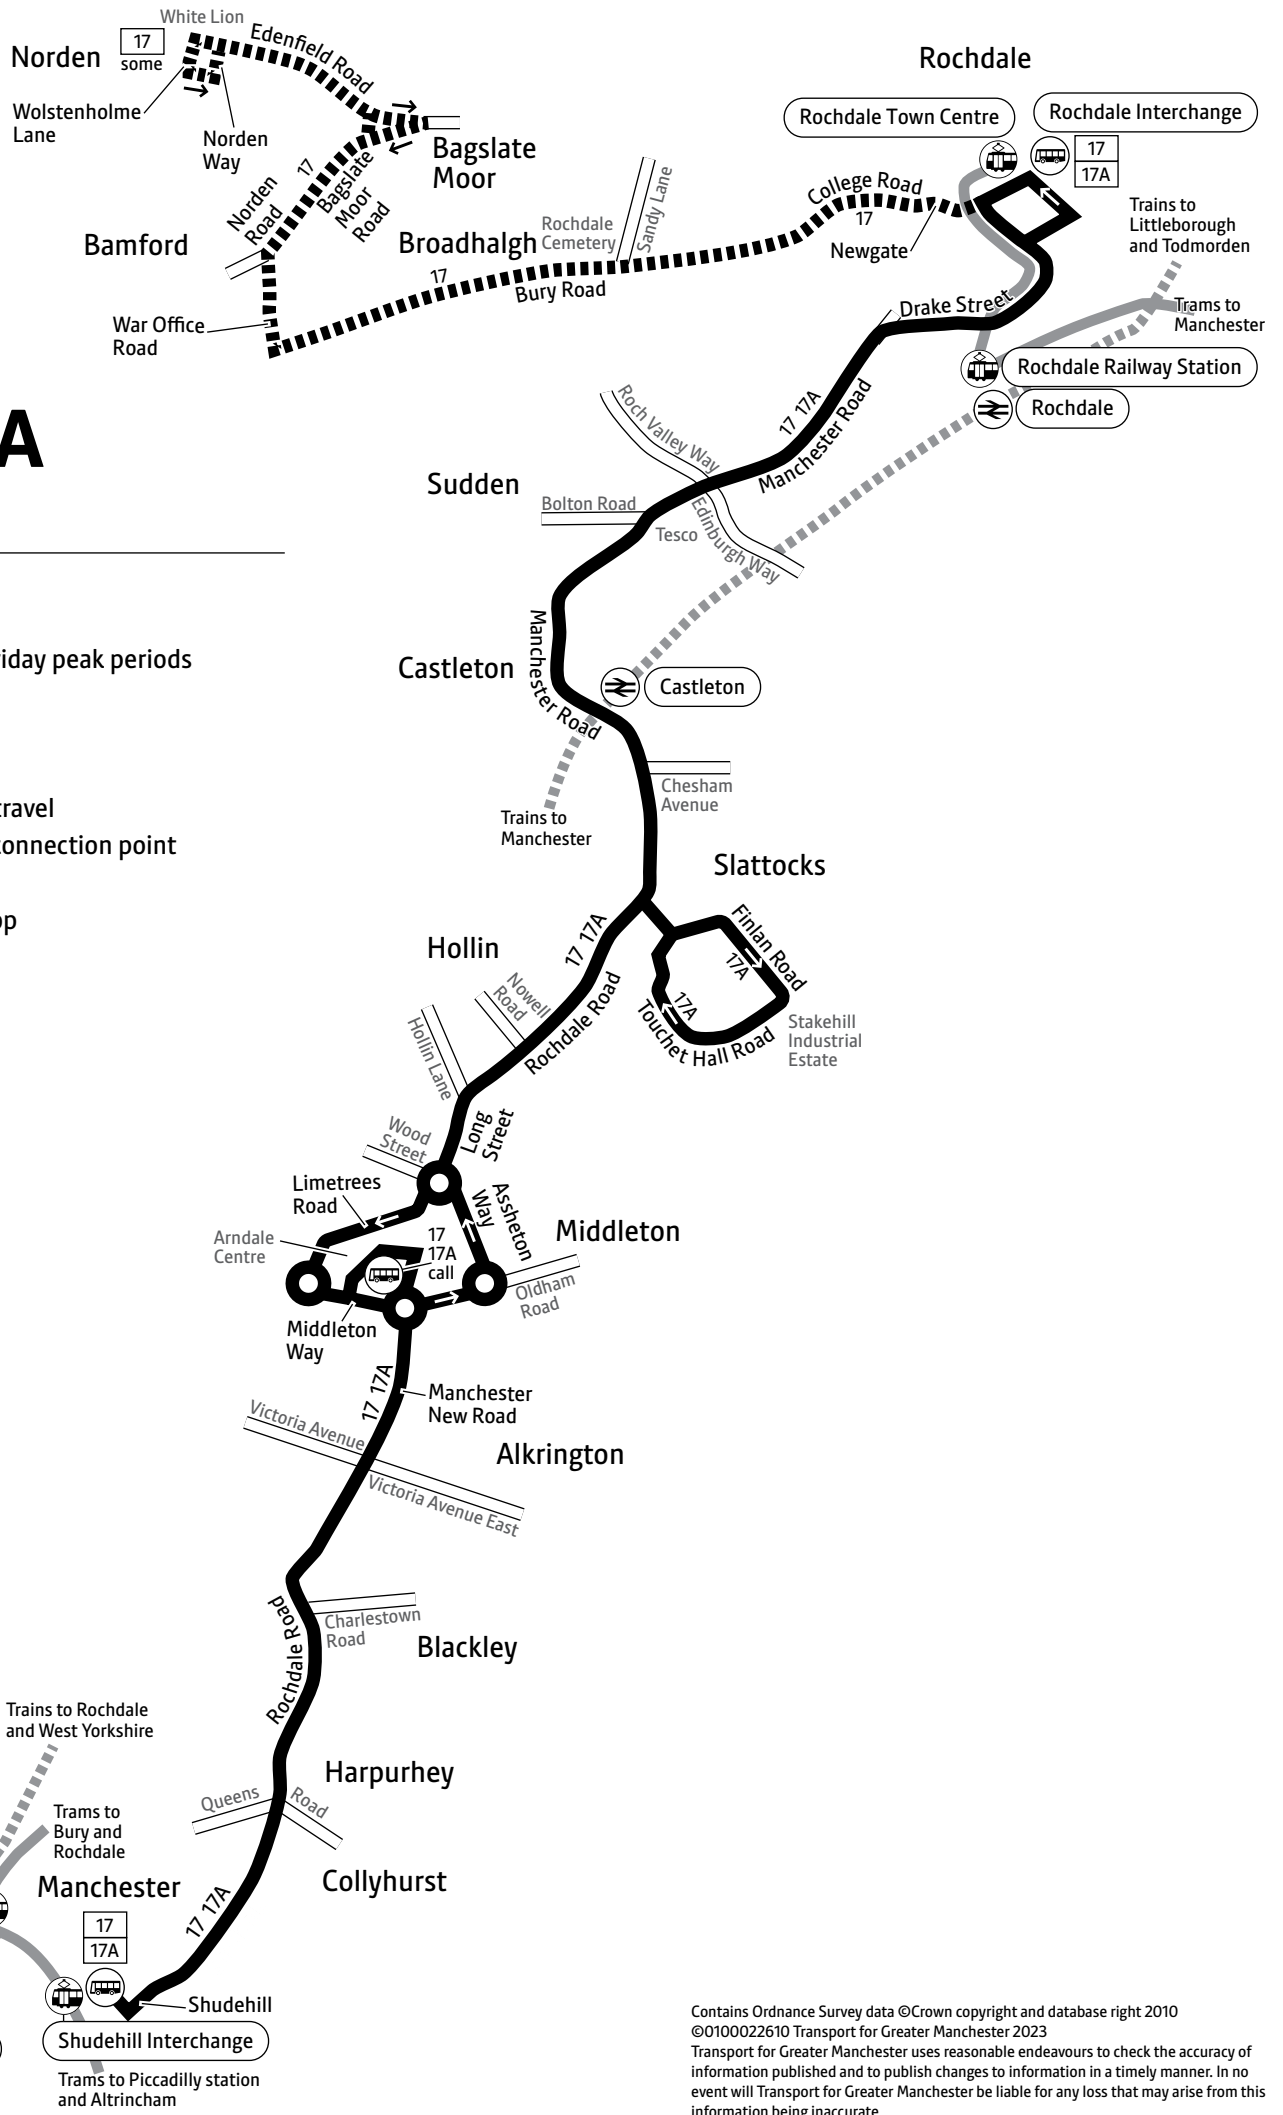

17 17A

Key

- Bus route
- Monday to Friday peak periods only
- Train line
- Tram line
- Direction of travel
- Bus station/connection point
- Train station
- Metrolink stop
- Terminus

Contains Ordnance Survey data ©Crown copyright and database right 2010
©0100022610 Transport for Greater Manchester 2023
Transport for Greater Manchester uses reasonable endeavours to check the accuracy of information published and to publish changes to information in a timely manner. In no event will Transport for Greater Manchester be liable for any loss that may arise from this information being inaccurate.