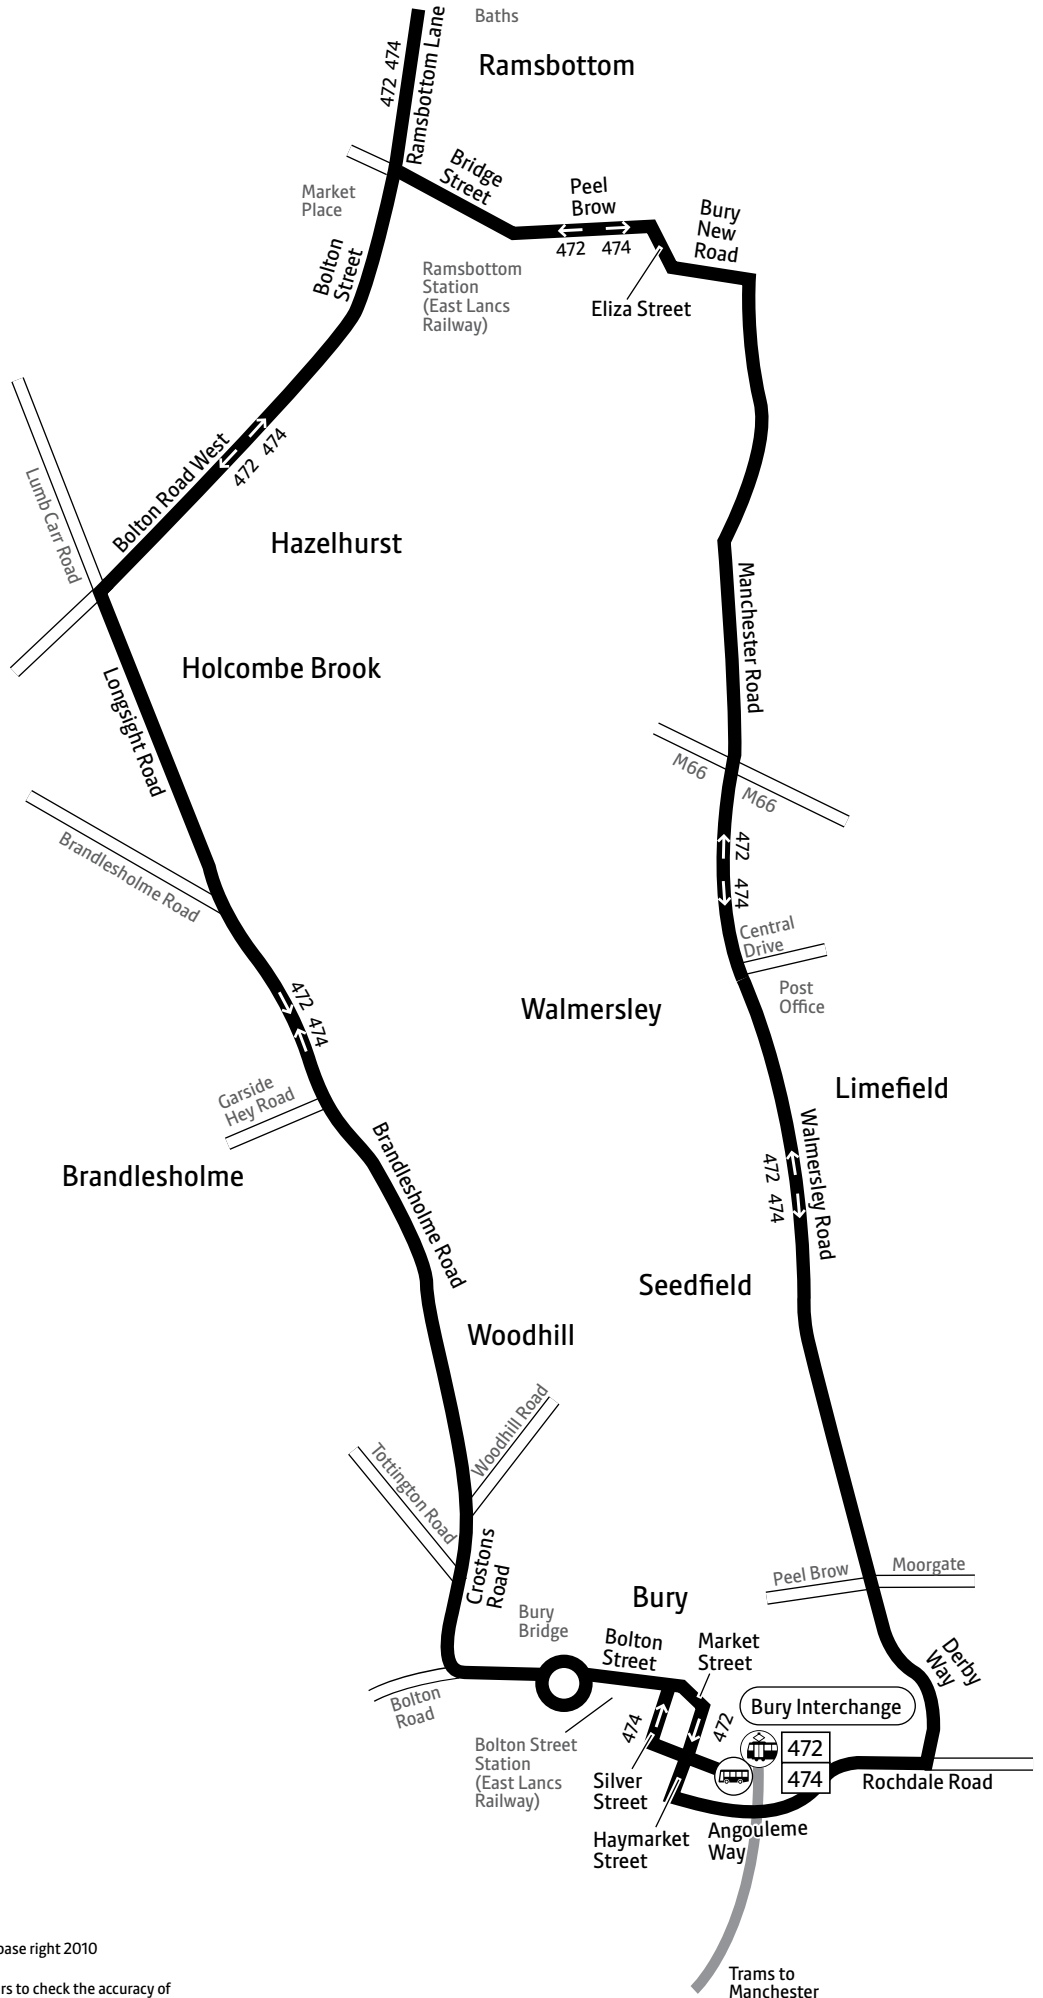

472 474

Key

- Bus route
- Tram line
- Direction of travel
- Bus station/connection point
- Metrolink stop
- Terminus