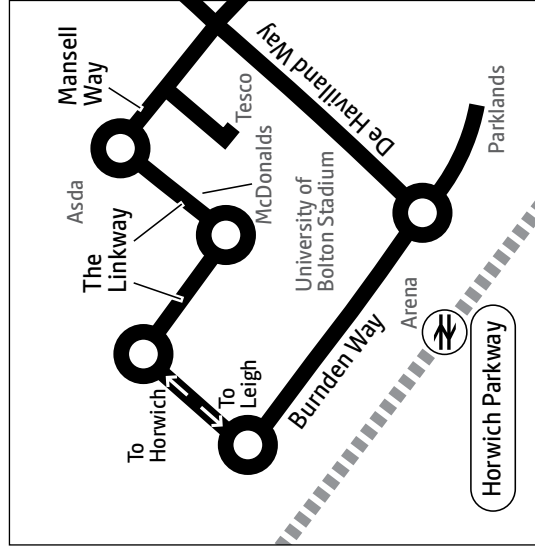

Using the 24 hour clock

Times are shown in four figures. The first two are the hour and the last two are the minutes.

0753 is 53 minutes past 7am

1953 is 53 minutes past 7pm

Operator details

Diamond

Weston Street,

516

- Key**
-  Bus route
 -  Train line
 -  Direction of travel
 -  Bus station/connection point
 -  Train station
 -  Hospital
 -  Terminus

Routes in Middlebrook

On Matchdays at the University of Bolton Stadium, buses run direct via De Havilland Way **not** via Bolton Arena from one hour before kick-off until one hour after the match finishes.