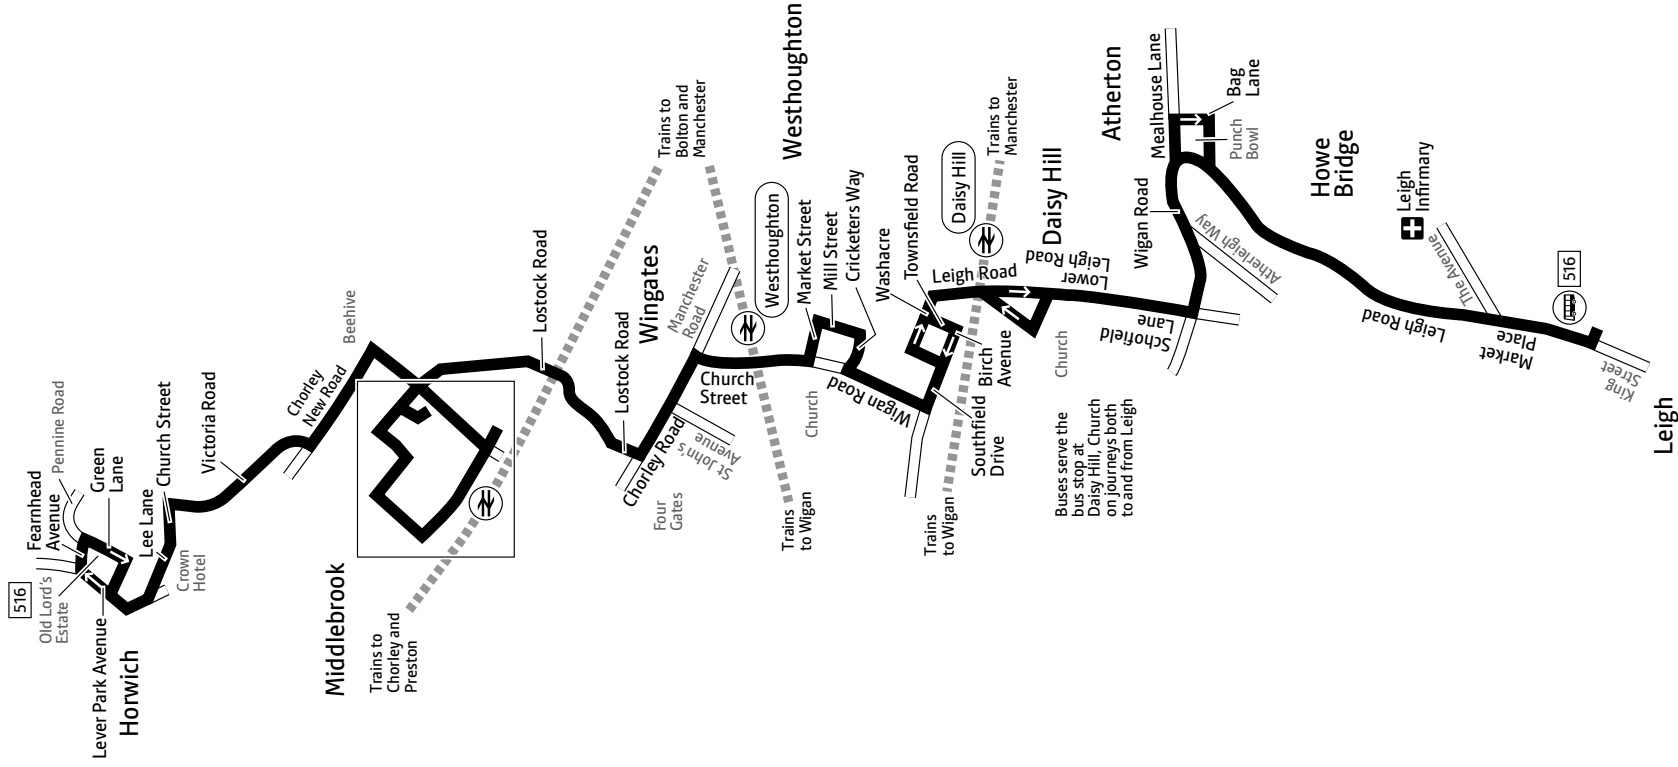

Using the 24 hour clock

Times are shown in four figures. The first two are the hour and the last two are the minutes.

0753 is 53 minutes past 7am

1953 is 53 minutes past 7pm

Operator details

Diamond

Weston Street,

516

- Key**
-  Bus route
 -  Train line
 -  Direction of travel
 -  Bus station/connection point
 -  Train station
 -  Hospital
 -  Terminus

Routes in Middlebrook

On Matchdays at the University of Bolton Stadium, buses run direct via De Havilland Way **not** via Bolton Arena from one hour before kick-off until one hour after the match finishes.