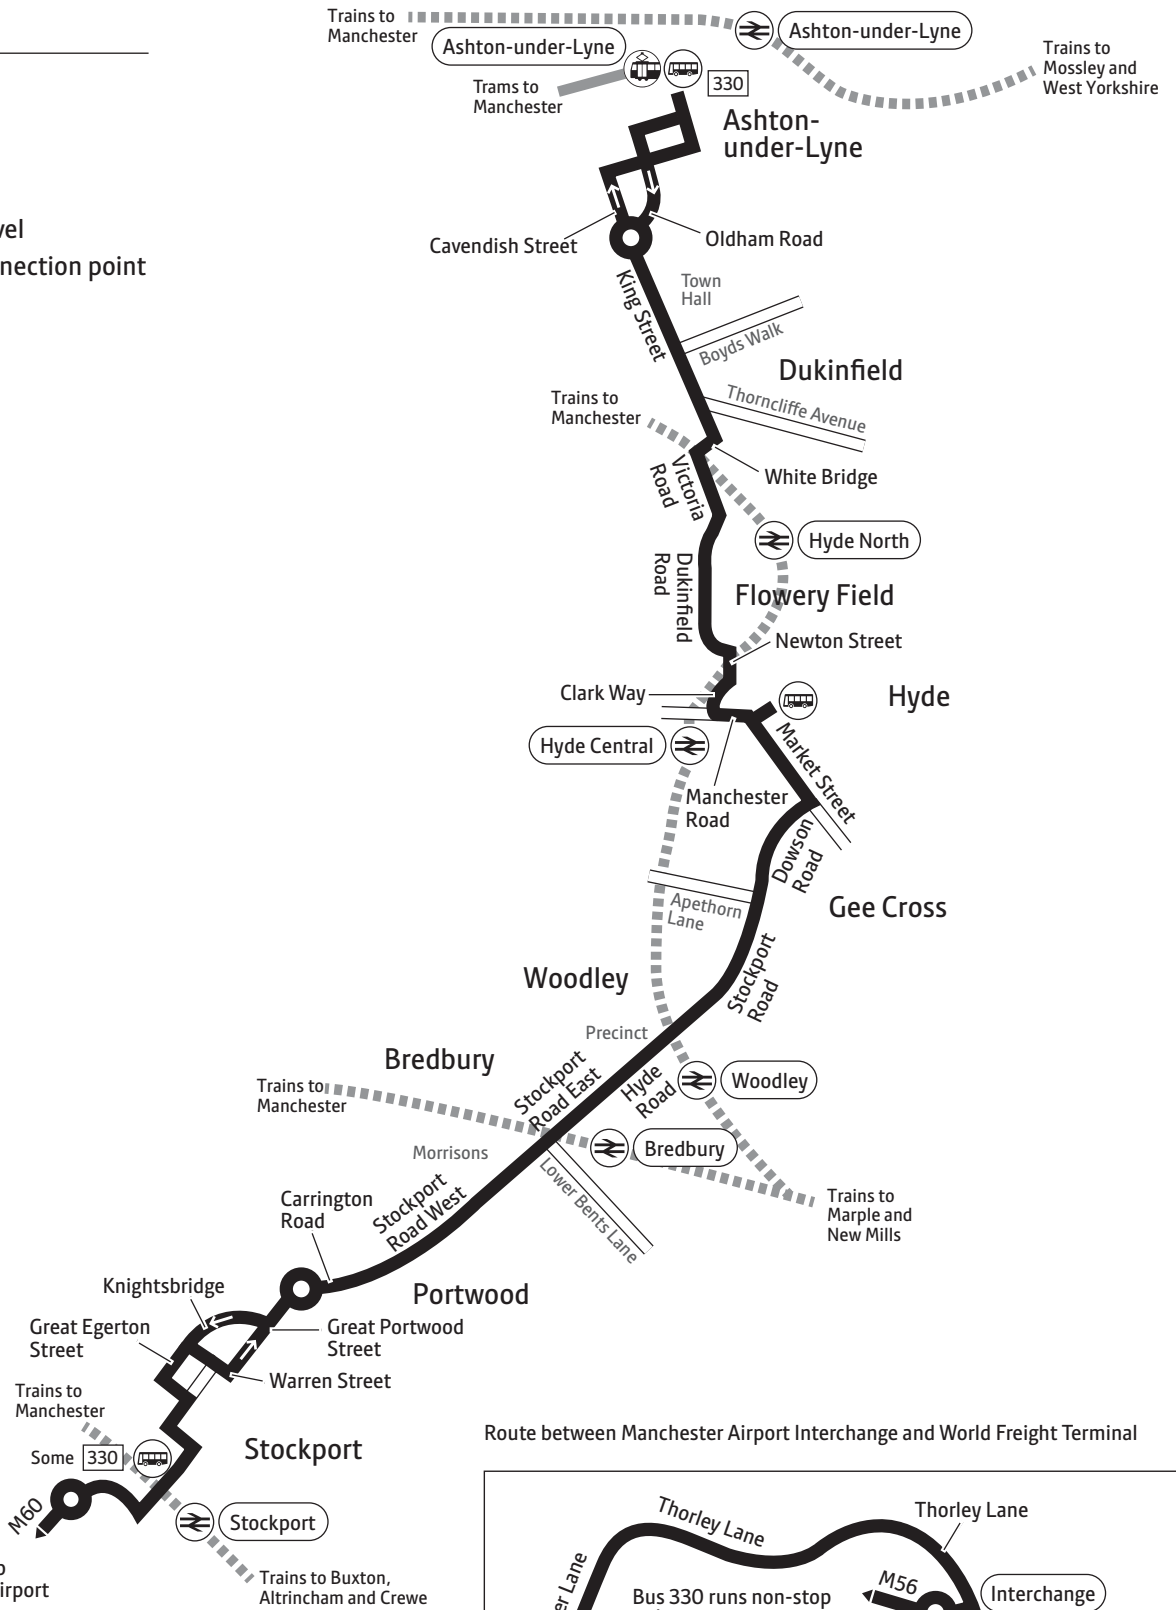

Key

- Bus route
- Train line
- Tram line
- Direction of travel
- Bus station/connection point
- Train station
- Metrolink stop
- Terminus