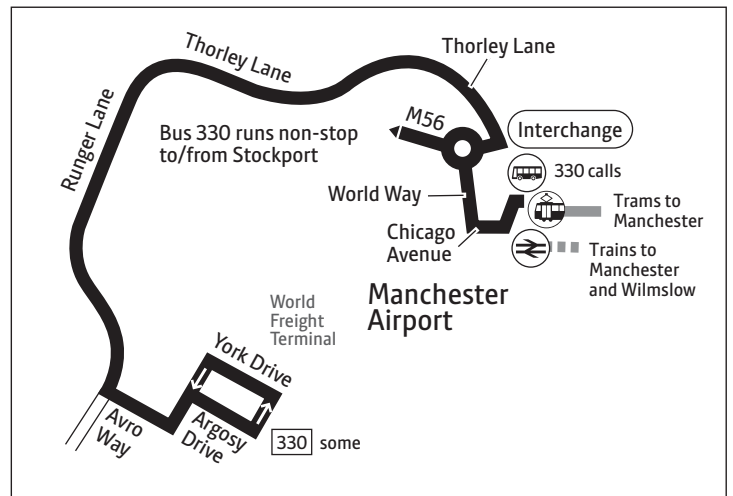

Bus 330 runs non-stop to/from Manchester Airport

Route between Manchester Airport Interchange and World Freight Terminal