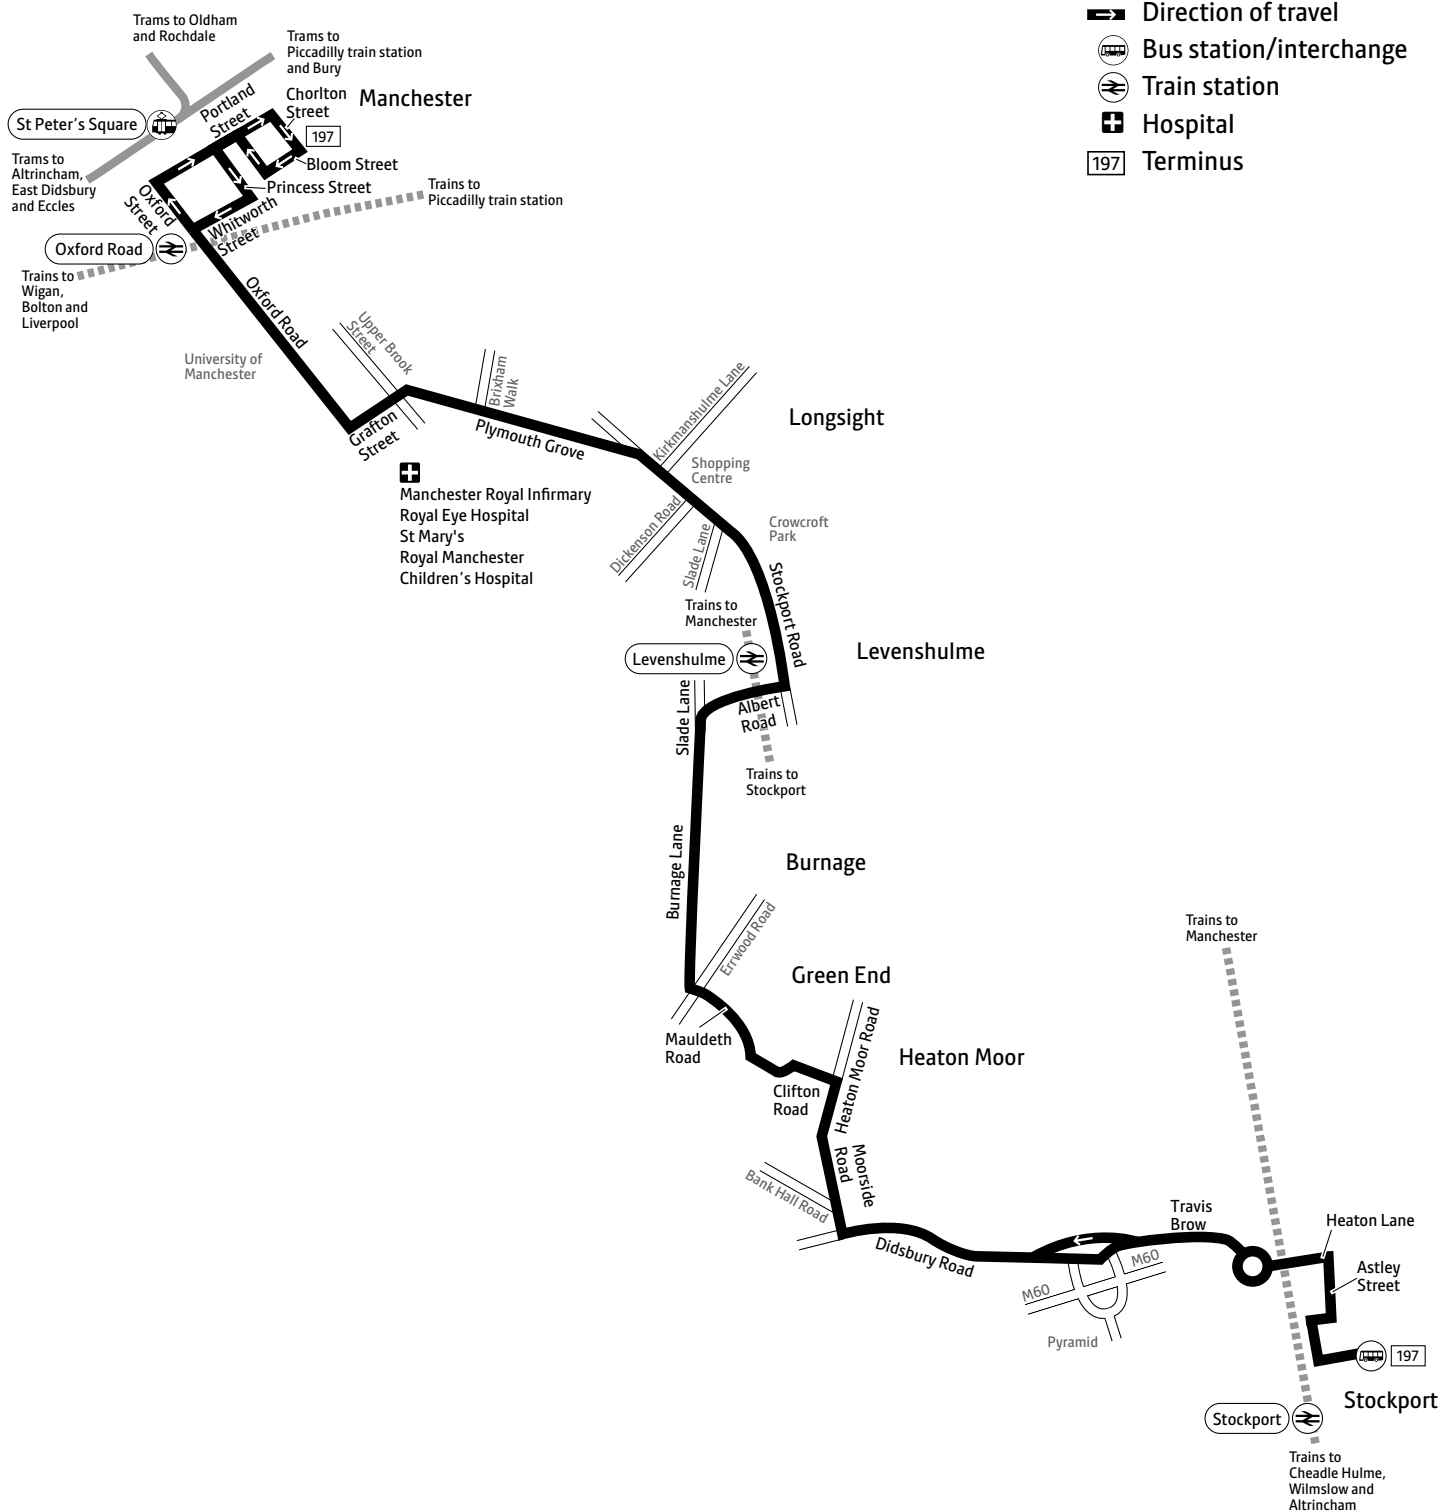

Key

- Bus route
- Train line
- Tram line
- Direction of travel
- Bus station/interchange
- Train station
- Hospital
- Terminus