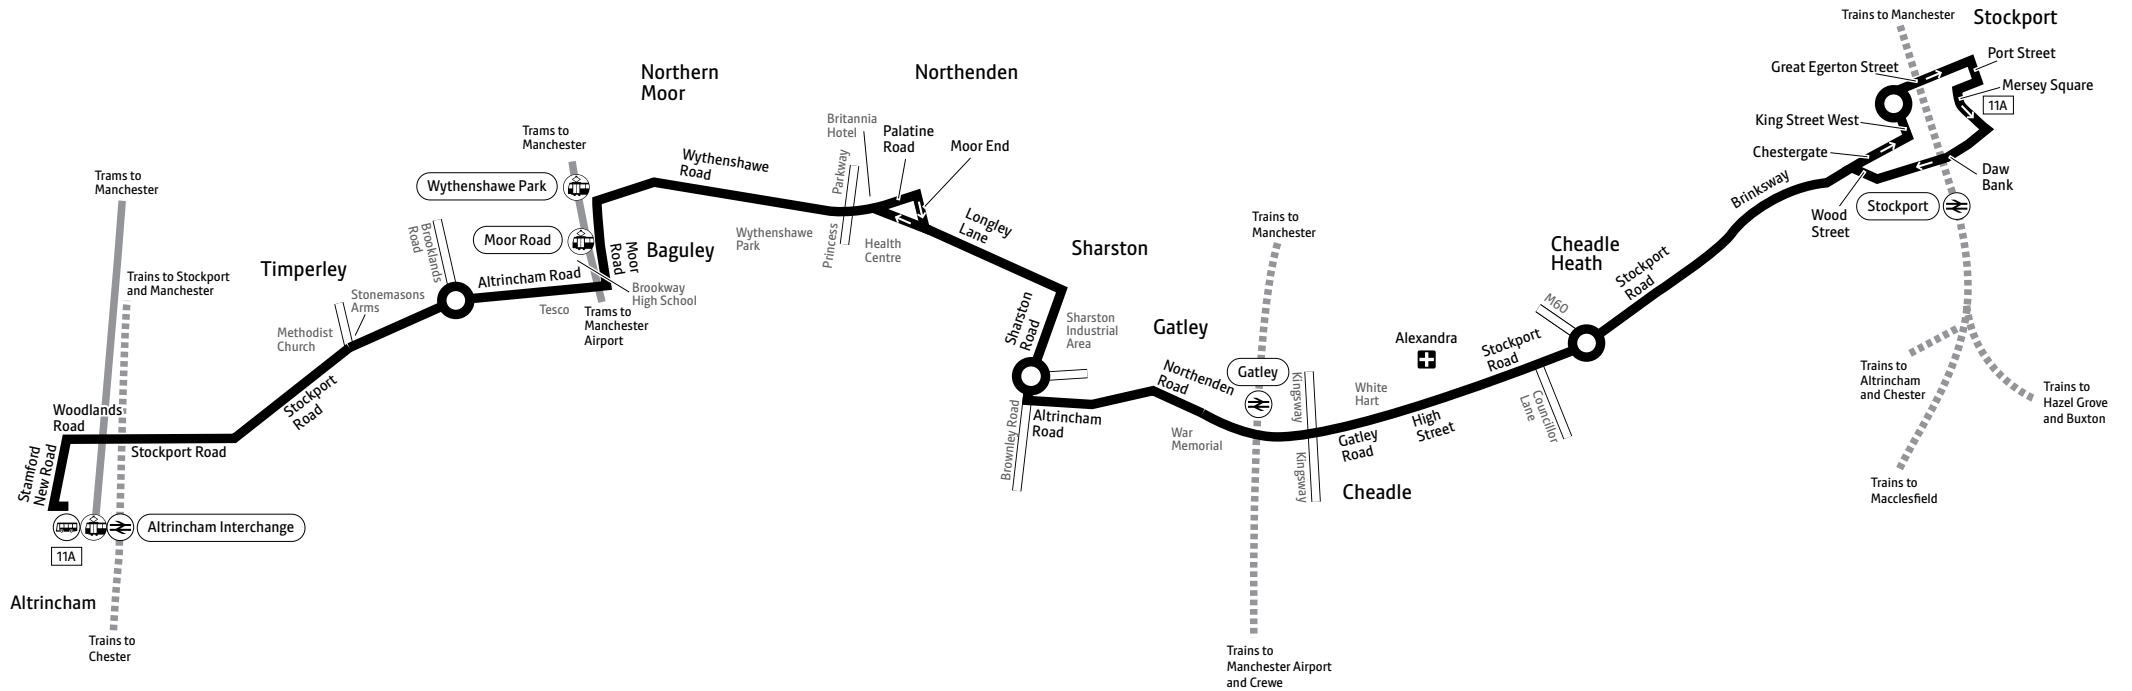

## Key

- Bus route
- Train line
- Tram line
- ➔ Direction of travel
- 🚌 Bus station/connection point
- 🚊 Train station
- 🚇 Metrolink stop
- 🏥 Hospital
- 11A Terminus

Contains Ordnance Survey data ©Crown copyright and database right 2010  
©0100022610 Transport for Greater Manchester 2022  
Transport for Greater Manchester uses reasonable endeavours to check the accuracy of information published and to publish changes to information in a timely manner. In no event will Transport for Greater Manchester be liable for any loss that may arise from this information being inaccurate.