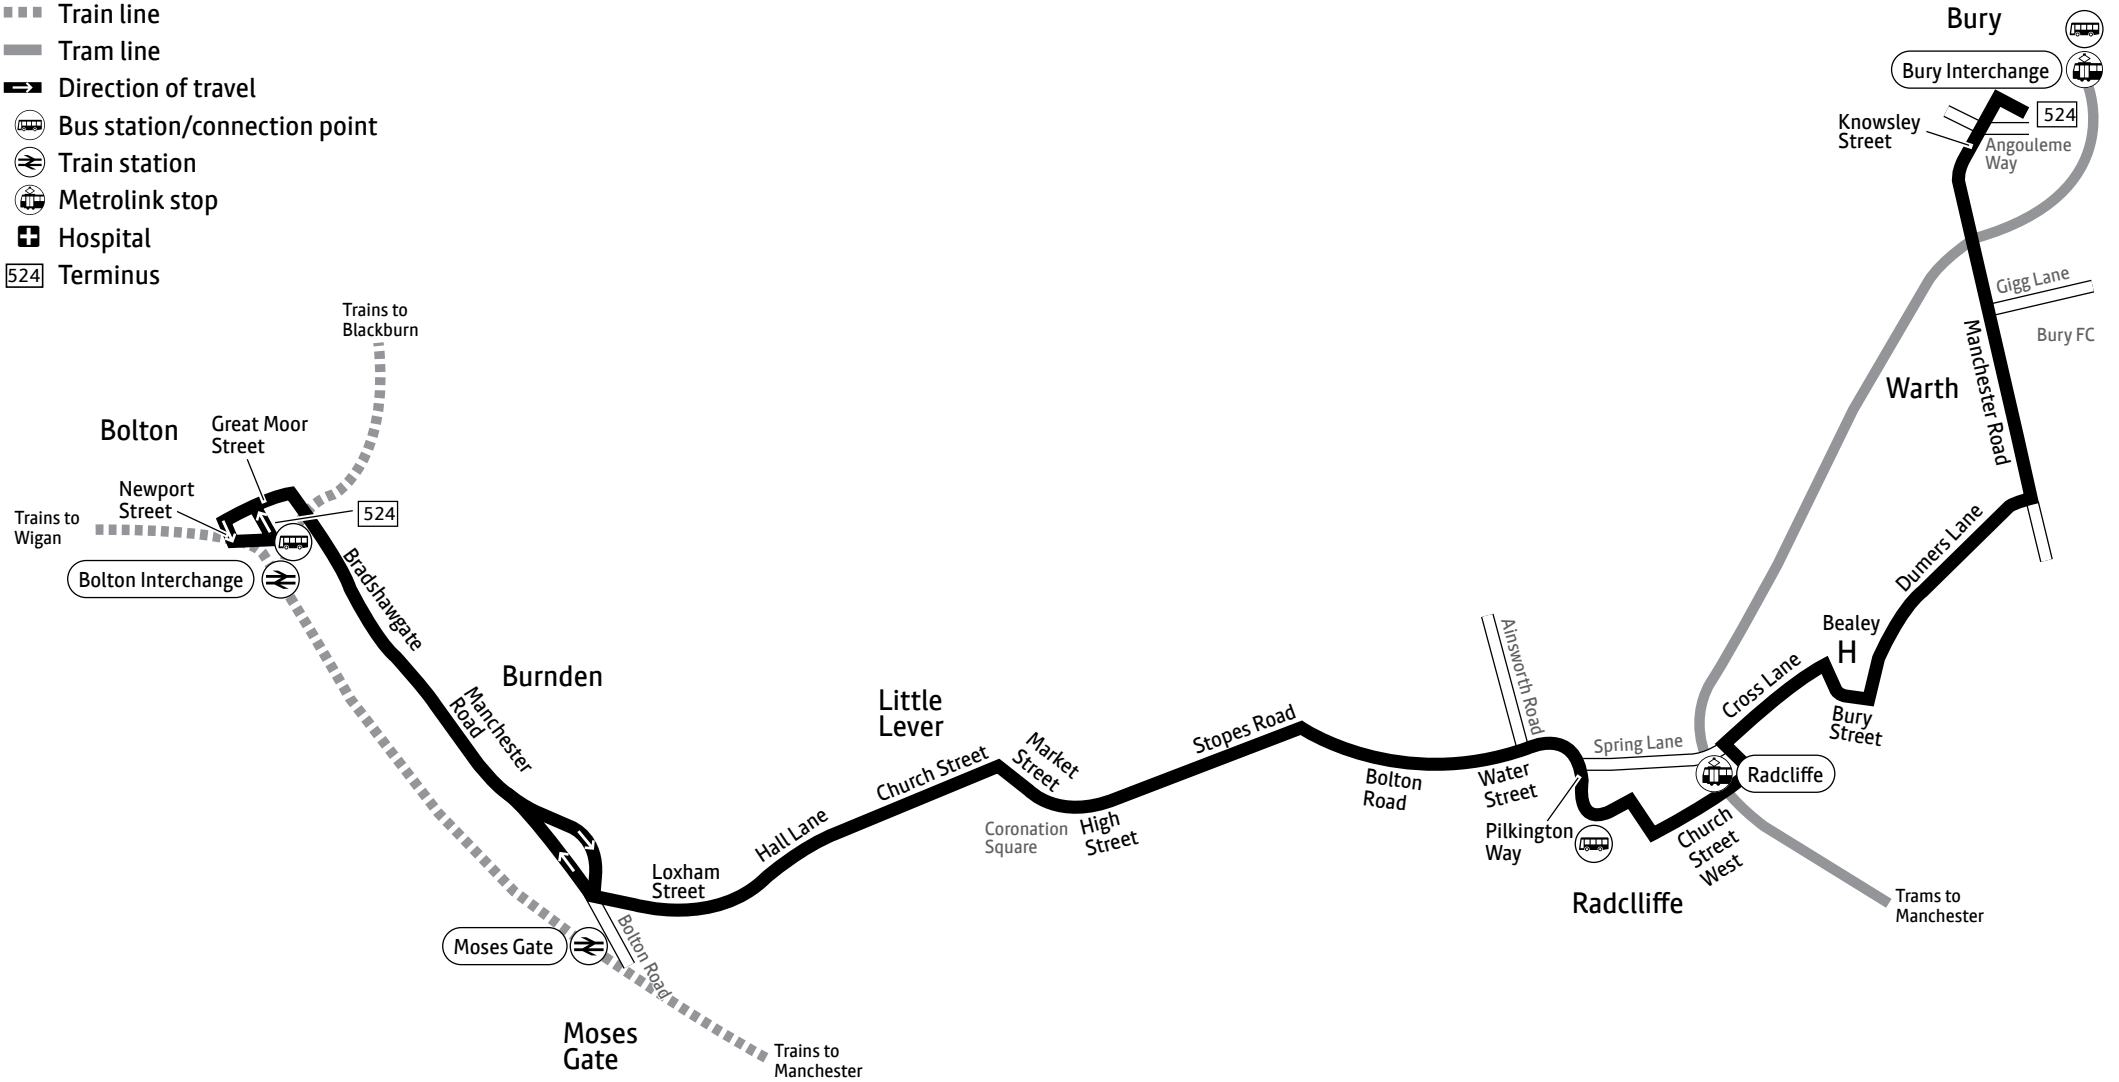

Printed on paper made from 100% post-consumer waste, using sustainable inks or toners.

524

Key

- Bus route
- - - Train line
- Tram line
- ➔ Direction of travel
- 🚌 Bus station/connection point
- 🚆 Train station
- 🚊 Metrolink stop
- 🏥 Hospital
- 524 Terminus

Bury, Interchange	0936	and	1448	1500	1512	1524	and	1700	1712	1724	1736	1748	1800	1812	1824	1836	1848
Radcliffe, Bus Station	0953	every	1505	1519	1531	1543	every	1719	1731	1743	1753	1805	1817	1829	1841	1852	1904
Little Lever, Coronation Square	1004	12 mins	1516	1530	1542	1556	12 mins	1732	1742	1754	1804	1816	1828	1840	1852	1903	1915
Bolton, Interchange	1019	until	1531	1545	1557	1611	until	1747	1757	1809	1819	1831	1843	1855	1907	1917	1927

Bury, Interchange	1900	1930	and	0000
Radcliffe, Bus Station	1914	1944	every	0014
Little Lever, Coronation Square	1924	1954	30 mins	0024
Bolton, Interchange	1936	2006	until	0036

Saturdays

Bury, Interchange	0530	0600	0630	0700	0730	0800	0815	0830	0845	0900	0912	and	1736	1748	1800	1815	1830	1845
Radcliffe, Bus Station	0544	0614	0644	0714	0744	0814	0829	0844	0859	0915	0929	every	1753	1805	1814	1829	1844	1859
Little Lever, Coronation Square	0554	0624	0655	0725	0755	0825	0840	0855	0910	0926	0940	12 mins	1804	1816	1825	1840	1855	1910
Bolton, Interchange	0606	0636	0708	0739	0809	0839	0854	0909	0924	0941	0955	until	1819	1830	1837	1852	1907	1922

Bolton, Interchange	0937	and	1425	1436	1446	1456	and	1708	1720	1732	1744	1756	1811	1826	1841	1855	1915
Little Lever, Coronation Square	0952	every	1440	1451	1503	1513	every	1725	1737	1747	1759	1811	1826	1841	1856	1910	1929
Radcliffe, Bus Station	1003	12 mins	1451	1502	1514	1526	12 mins	1738	1748	1758	1810	1822	1837	1852	1907	1921	1939
Bury, Interchange	1019	until	1507	1518	1530	1542	until	1754	1804	1814	1826	1838	1850	1905	1920	1934	1952