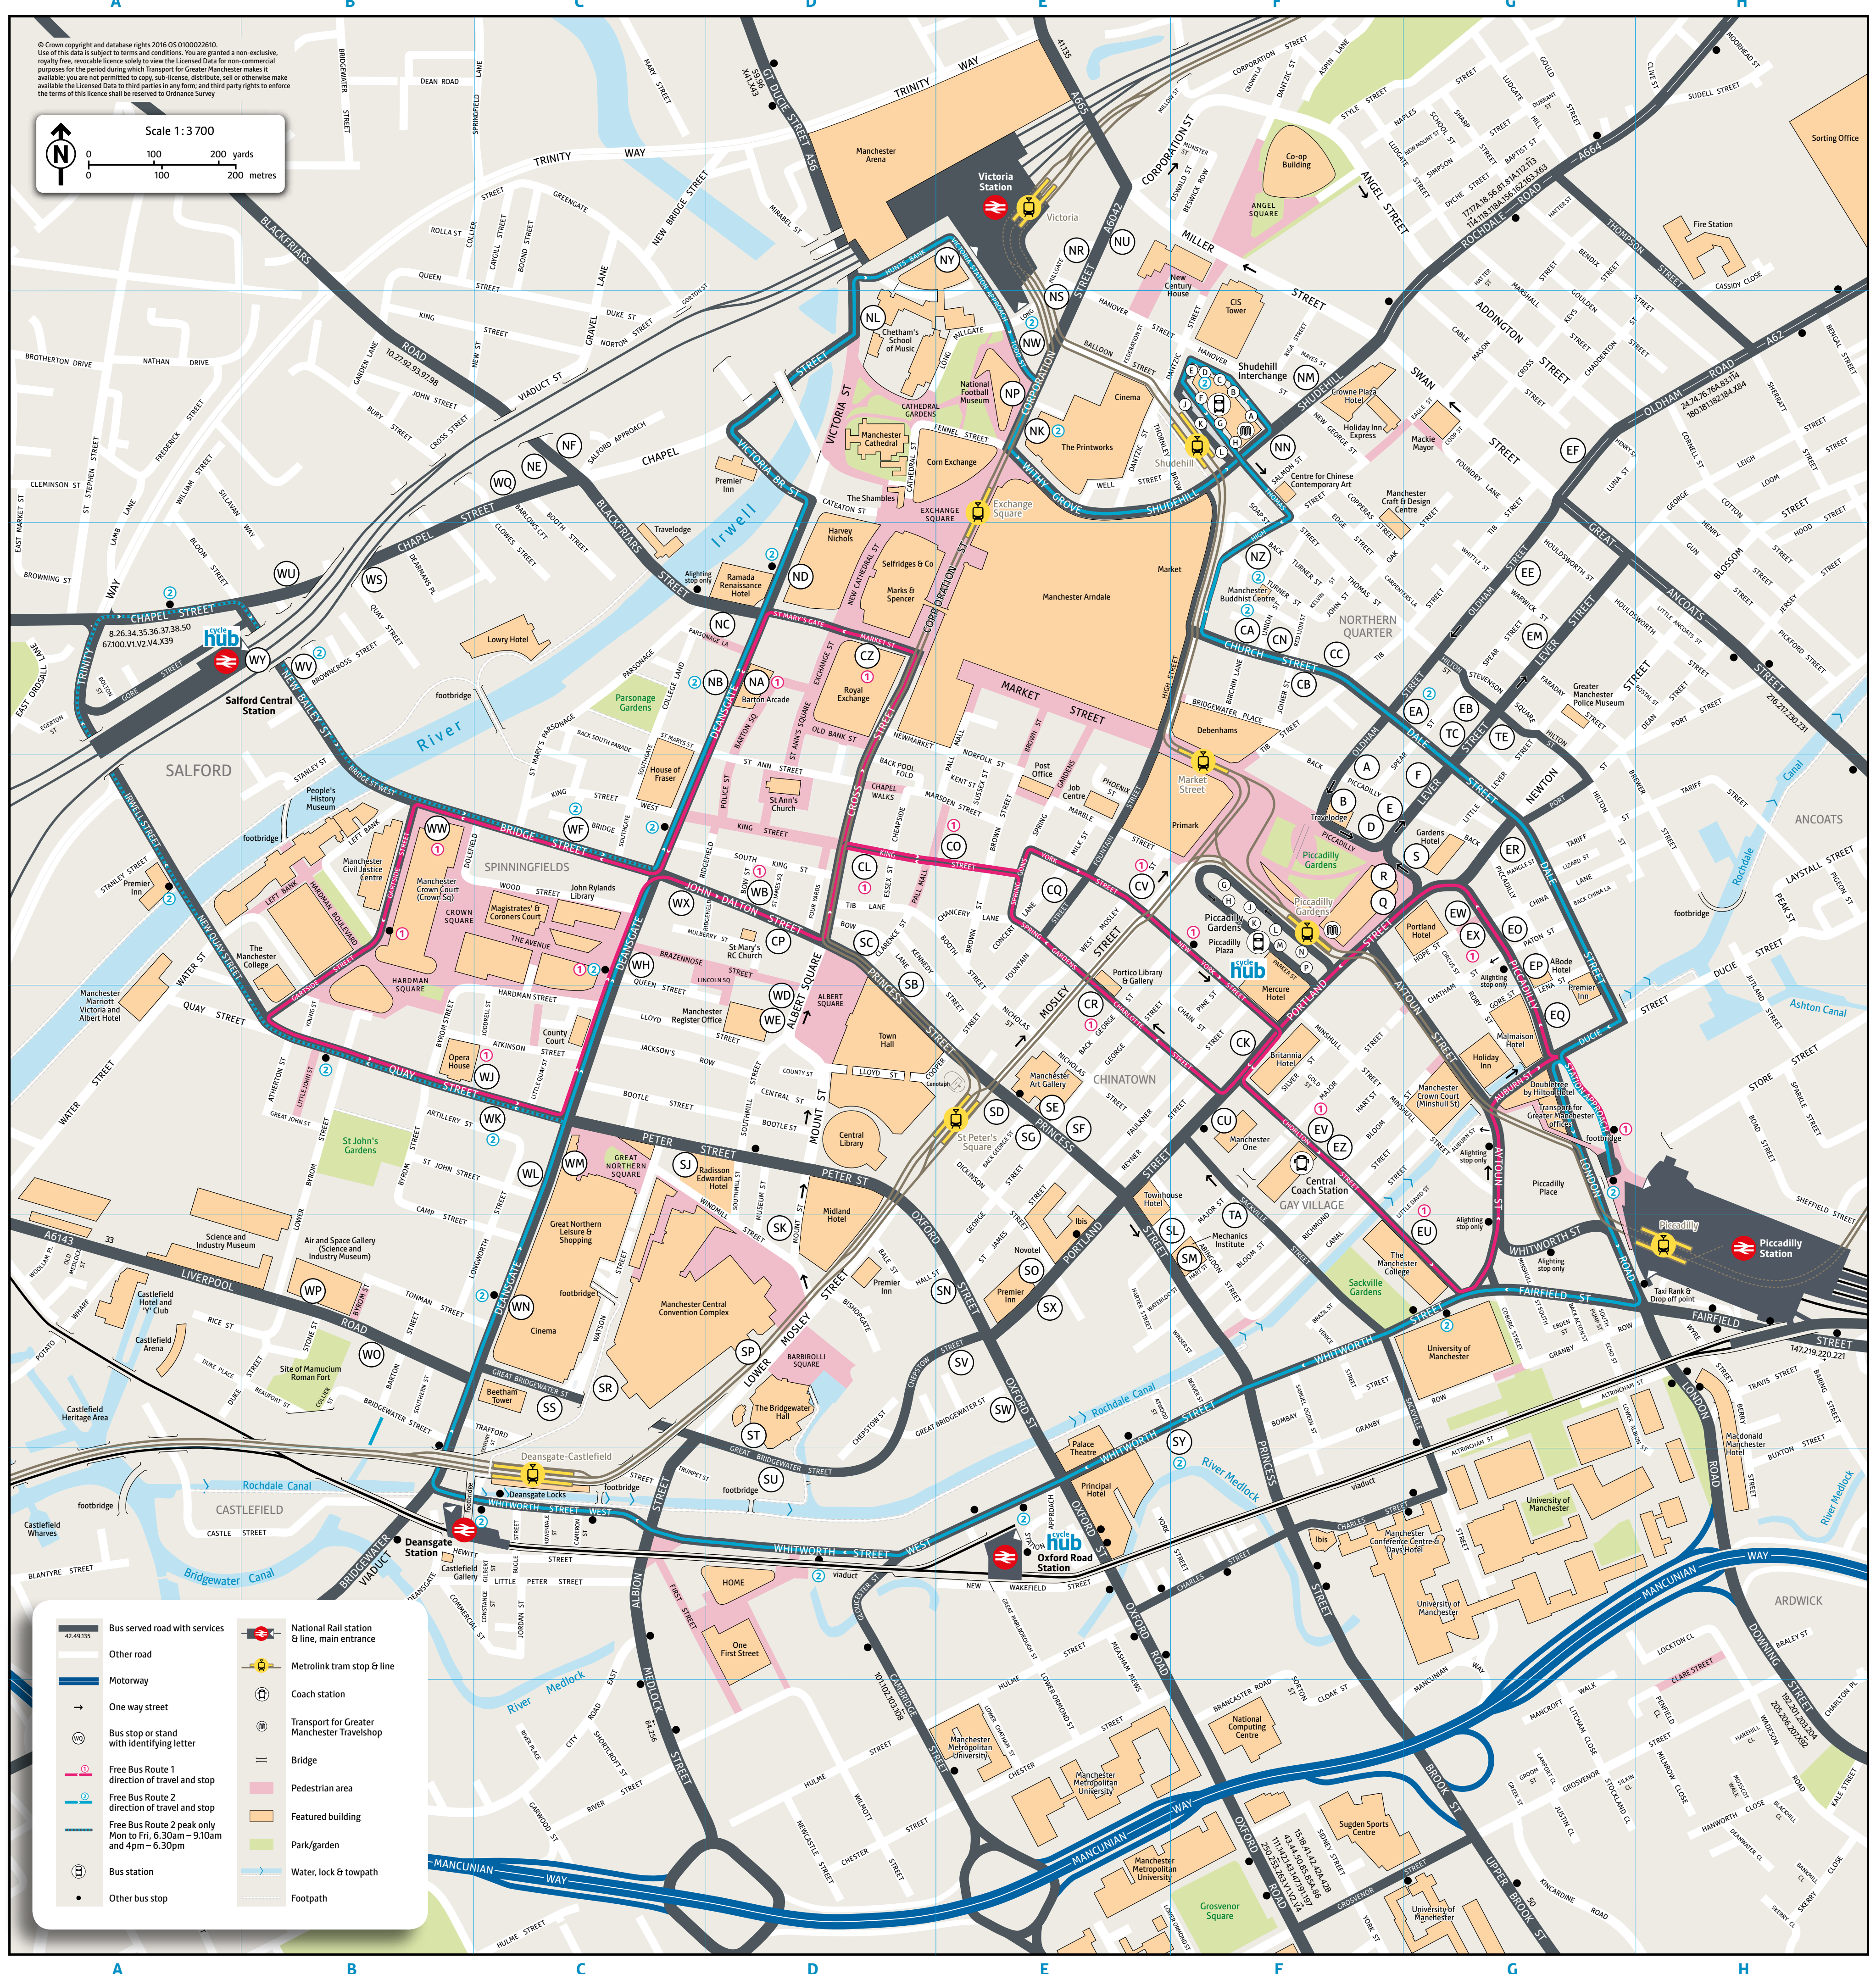

42-49135		National Rail station & line, main entrance
	Other road		MetroLink tram stop & line
	Motorway		Coach station
	One way street		Transport for Greater Manchester Travelpshop
	Bus stop or stand with identifying letter		Bridge
	Free Bus Route 1 direction of travel and stop		Featured building
	Free Bus Route 2 direction of travel and stop		Park/garden
	Free Bus Route 2 peak only Mon to Fri, 6.30am - 9.10am and 4pm - 6.30pm		Water, lock & towpath
	Bus station		Footpath
	Other bus stop