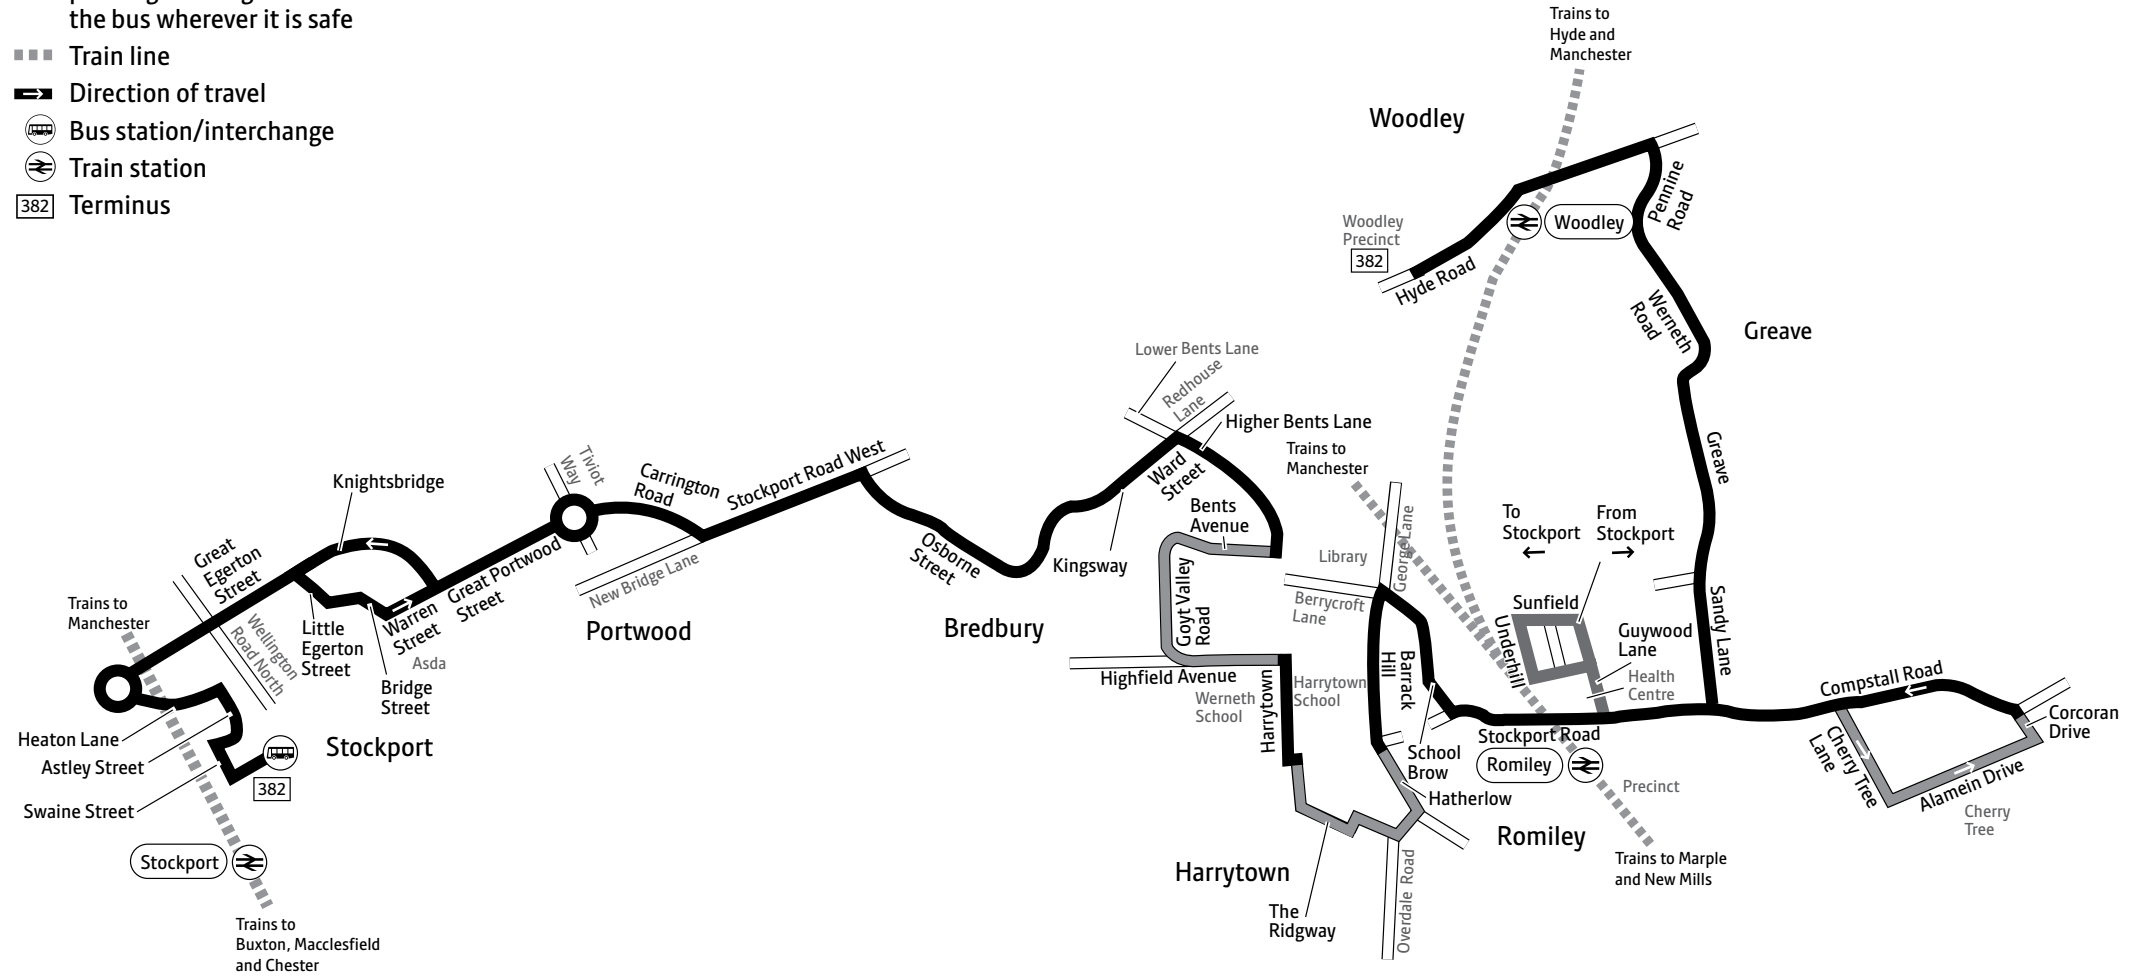

## Key

-  Bus route
-  Hail and ride:  
passengers can get on or off  
the bus wherever it is safe
-  Train line
-  Direction of travel
-  Bus station/interchange
-  Train station
-  Terminus

## Mondays to Fridays

		a	b	SH			
Woodley, Precinct	0855	1255	1355	1355	1455	1730	1830
Greave, Pennine Road	0859 and	1259	1359	1359	1459	1734	1834
Romiley, Corcoran Drive	0908 every	1308	1408	1408	1508	1743	1841
Romiley, Train Station	0916 hour	1316	1416	1416	1516	1751	1849
Werneth School	0925 until	1325		1425	1525	1800	1856
Osborne Street/Kingsway	0932	1332		1432	1532	1808	1901
Stockport Interchange	0948	1348		1448	1548	1824	1916

## Saturdays

Woodley, Precinct	0855	1455	1605	1705			
Greave, Pennine Road	0859 and	1459	1609	1709			
Romiley, Corcoran Drive	0908 every	1508	1618	1718			
Romiley, Train Station	0916 hour	1516	1626	1726			
Werneth School	0925 until	1525	1635	1735			
Osborne Street/Kingsway	0932	1532	1643	1743			
Stockport Interchange	0948	1548	1659	1759			