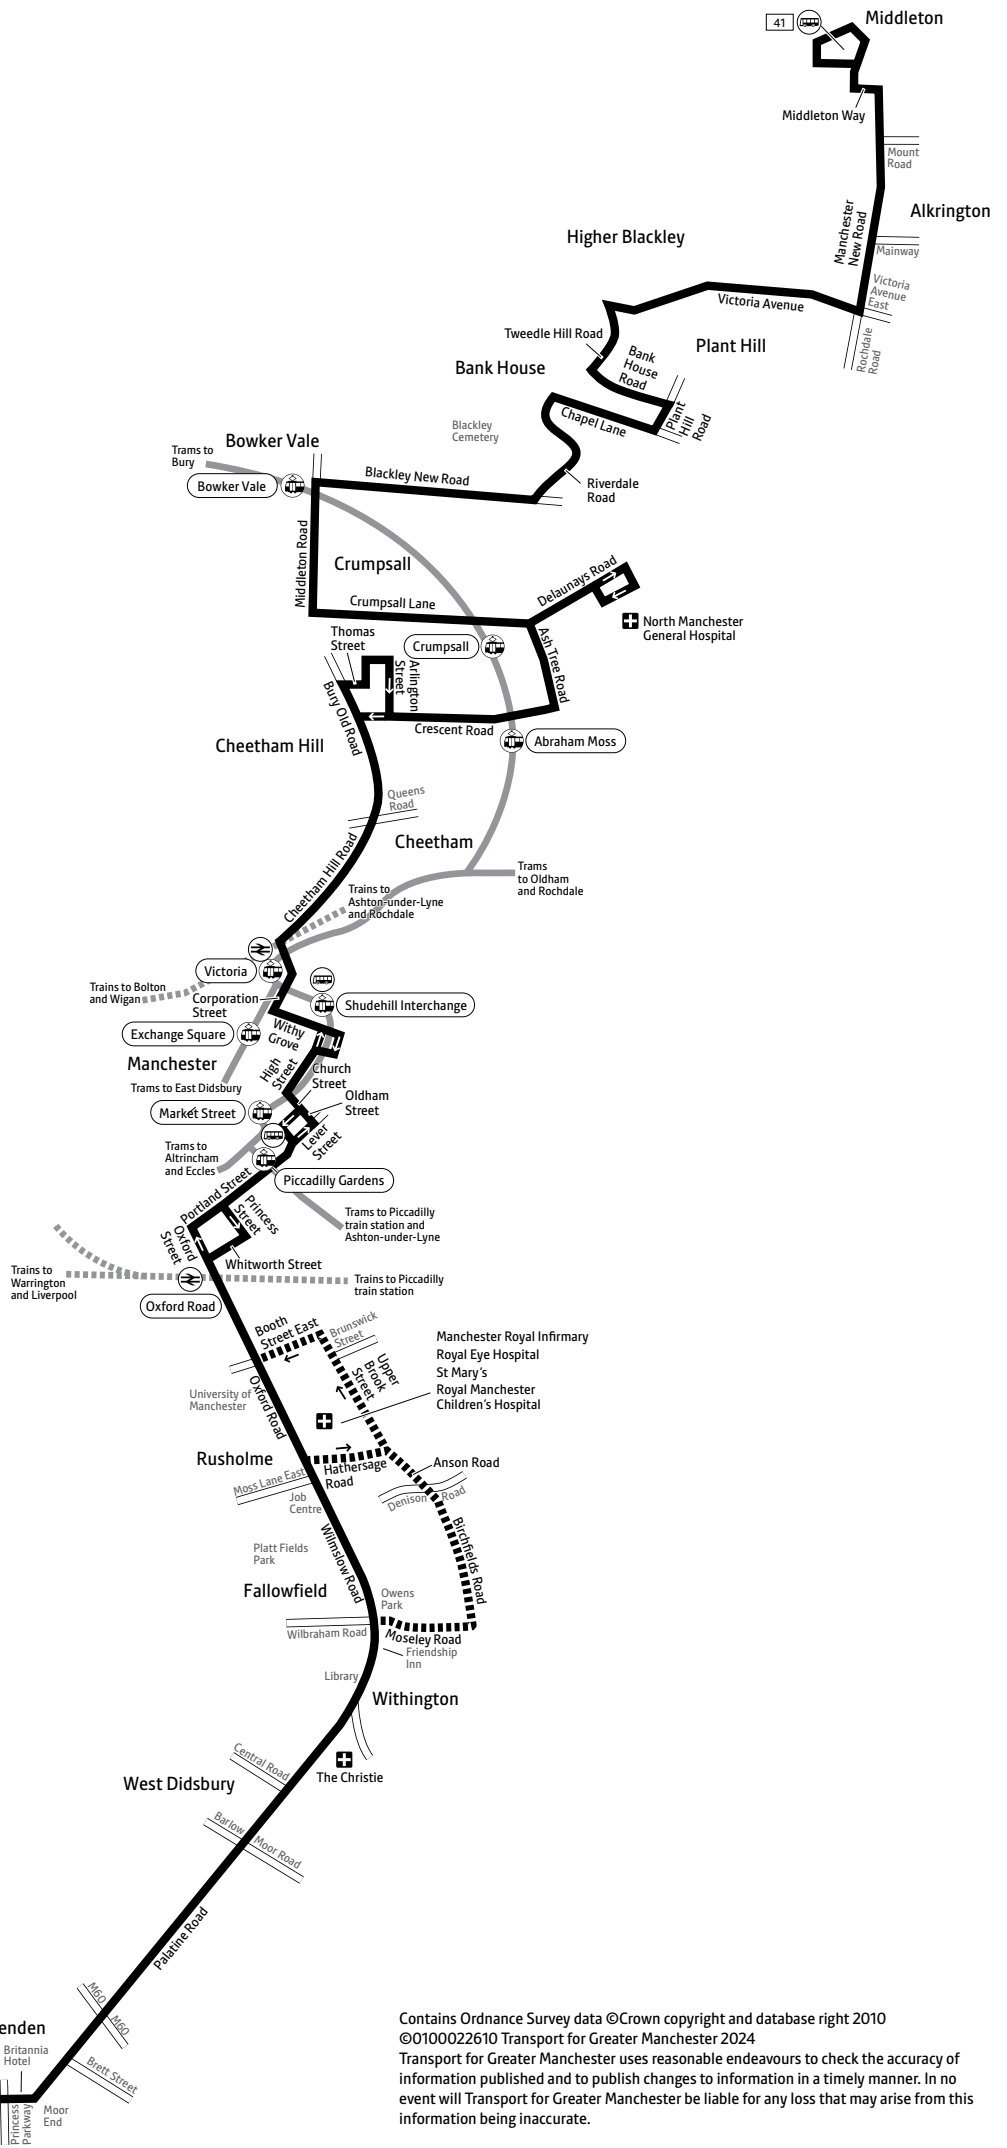

Key

- Bus route
- Friday and Saturday evenings only
- Train line
- Tram line
- Direction of travel
- Bus station/connection point
- Train station
- Metrolink stop
- Hospital
- Terminus

Contains Ordnance Survey data ©Crown copyright and database right 2010
©0100022610 Transport for Greater Manchester 2024
Transport for Greater Manchester uses reasonable endeavours to check the accuracy of information published and to publish changes to information in a timely manner. In no event will Transport for Greater Manchester be liable for any loss that may arise from this information being inaccurate.