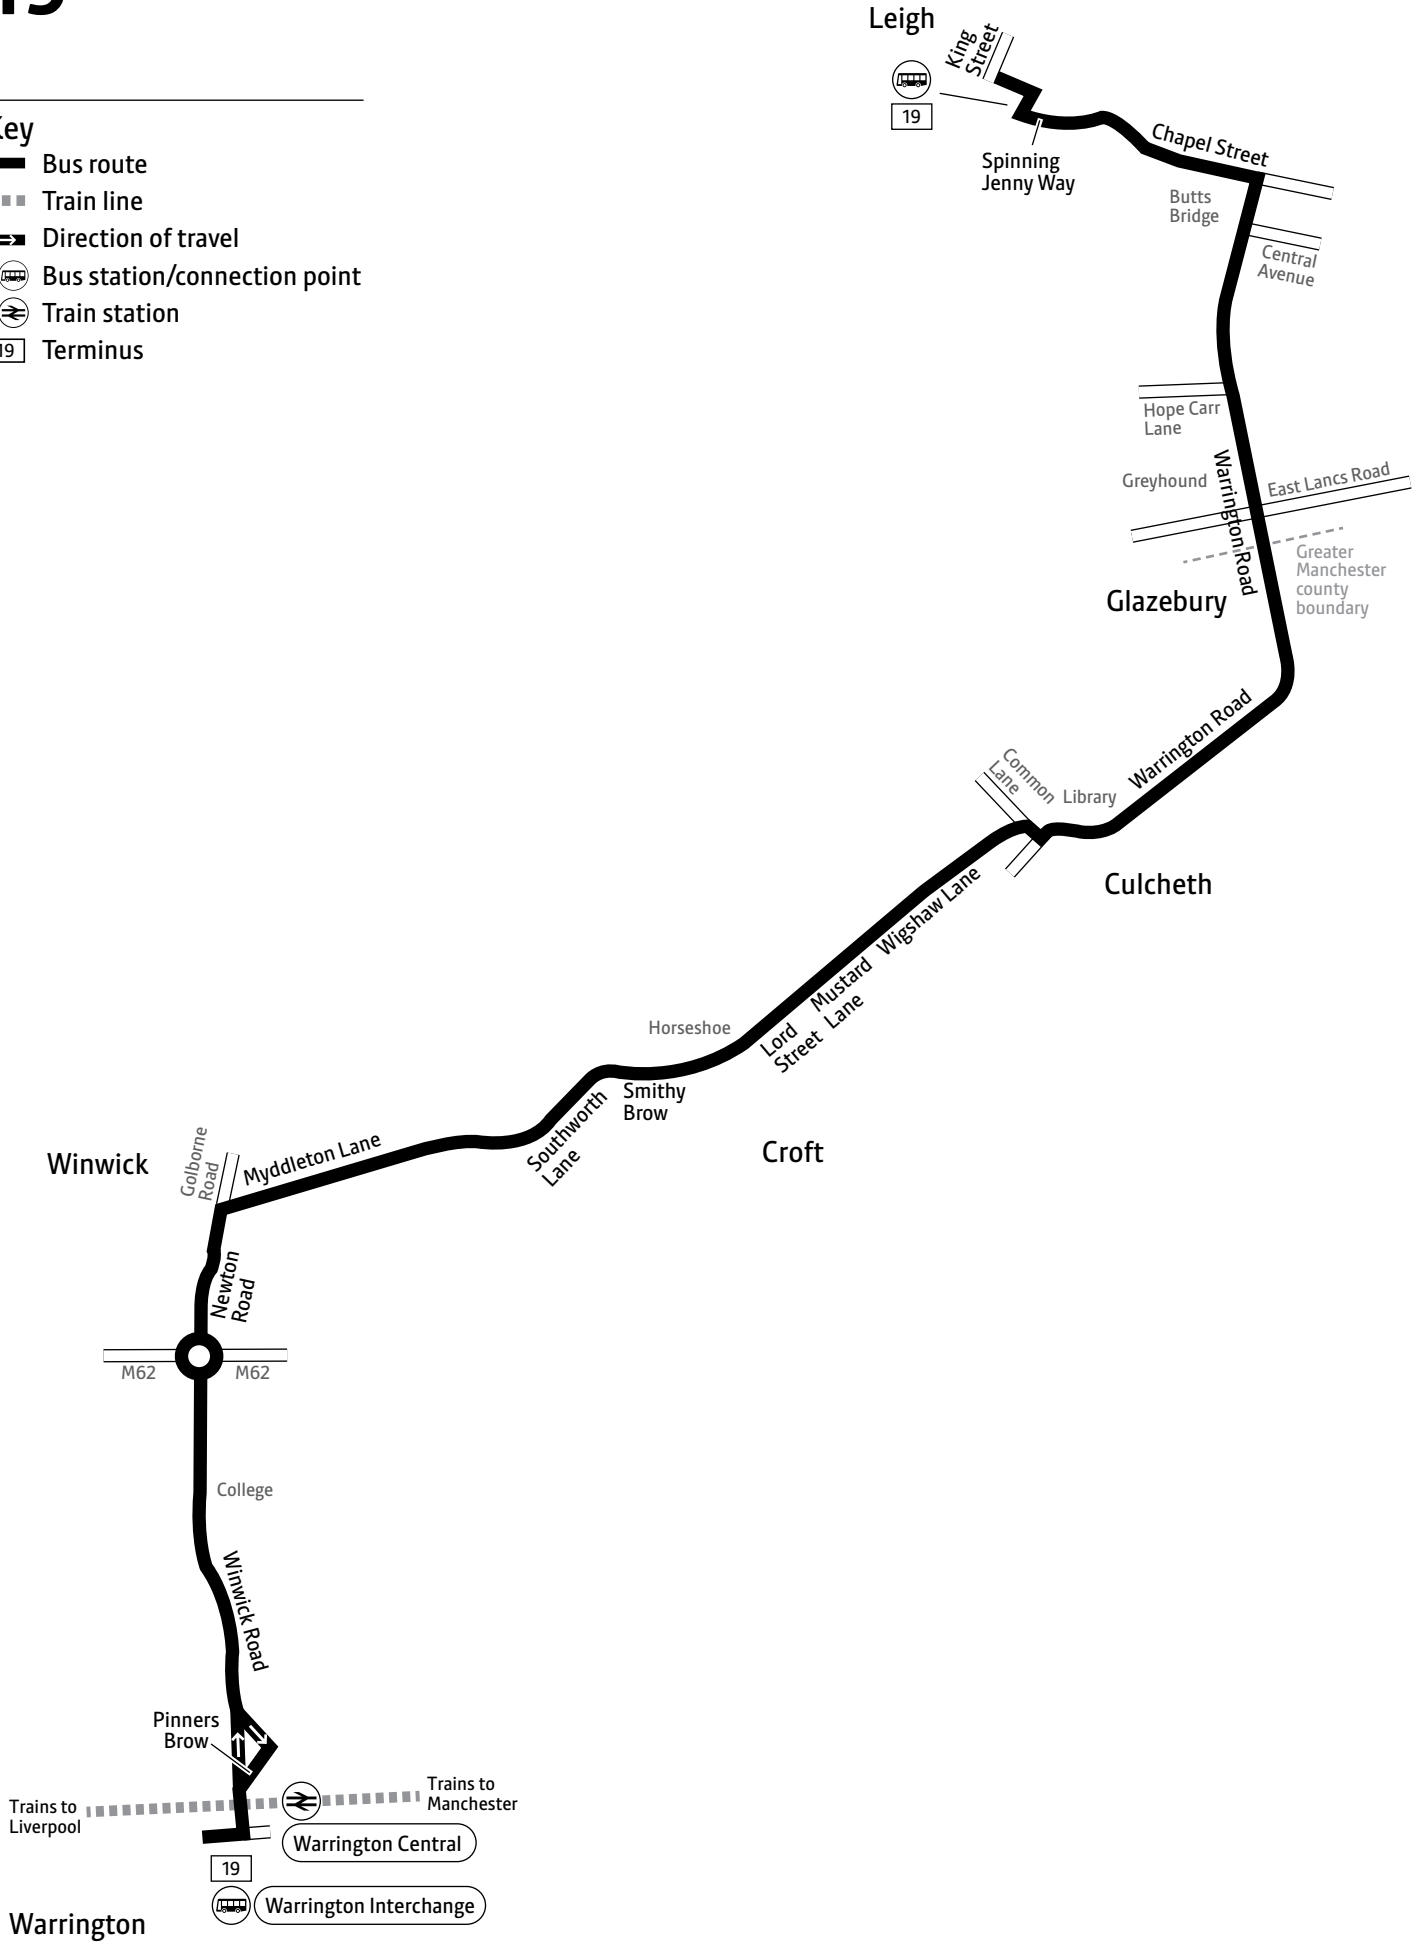

Key

- Bus route
- Train line
- Direction of travel
- Bus station/connection point
- Train station
- Terminus