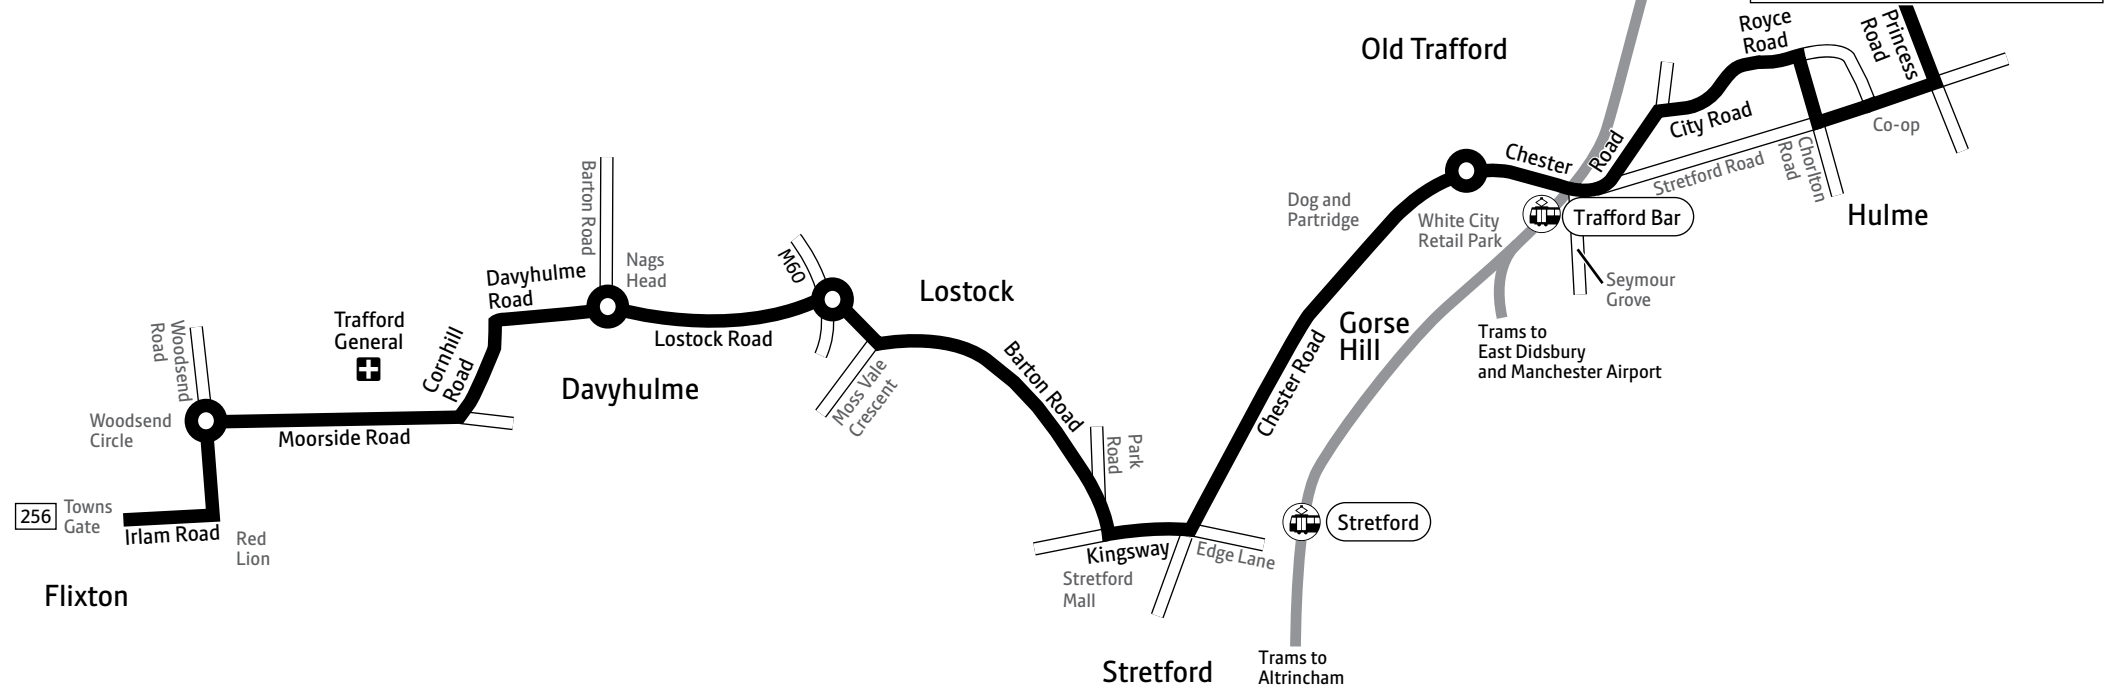

Key

- Bus route
- Train line
- Tram line
- Direction of travel
- Bus station/connection point
- Train station
- Metrolink stop
- Hospital
- Terminus

Route in Manchester city centre

Contains Ordnance Survey data ©Crown copyright and database right 2010
©0100022610 Transport for Greater Manchester 2023
Transport for Greater Manchester uses reasonable endeavours to check the accuracy of information published and to publish changes to information in a timely manner. In no event will Transport for Greater Manchester be liable for any loss that may arise from this information being inaccurate.