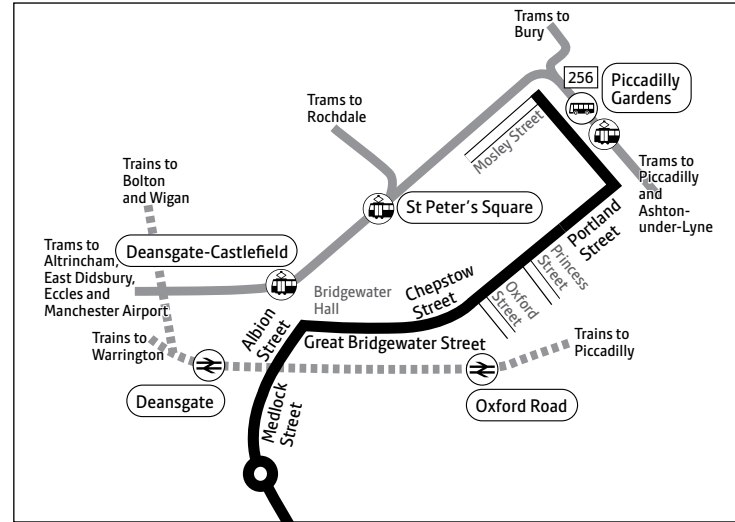

On matchdays and other events at Old Trafford football stadium, buses will run via Edge Lane, King's Road and Seymour Grove instead of Chester Road. This will be from 45 minutes before kick off until 45 minutes after the final whistle

Key

- Bus route
- Train line
- Tram line
- Direction of travel
- Bus station/connection point
- Train station
- Metrolink stop
- Hospital
- Terminus

Route in Manchester city centre

Contains Ordnance Survey data ©Crown copyright and database right 2010
 ©0100022610 Transport for Greater Manchester 2023
 Transport for Greater Manchester uses reasonable endeavours to check the accuracy of information published and to publish changes to information in a timely manner. In no event will Transport for Greater Manchester be liable for any loss that may arise from this information being inaccurate.