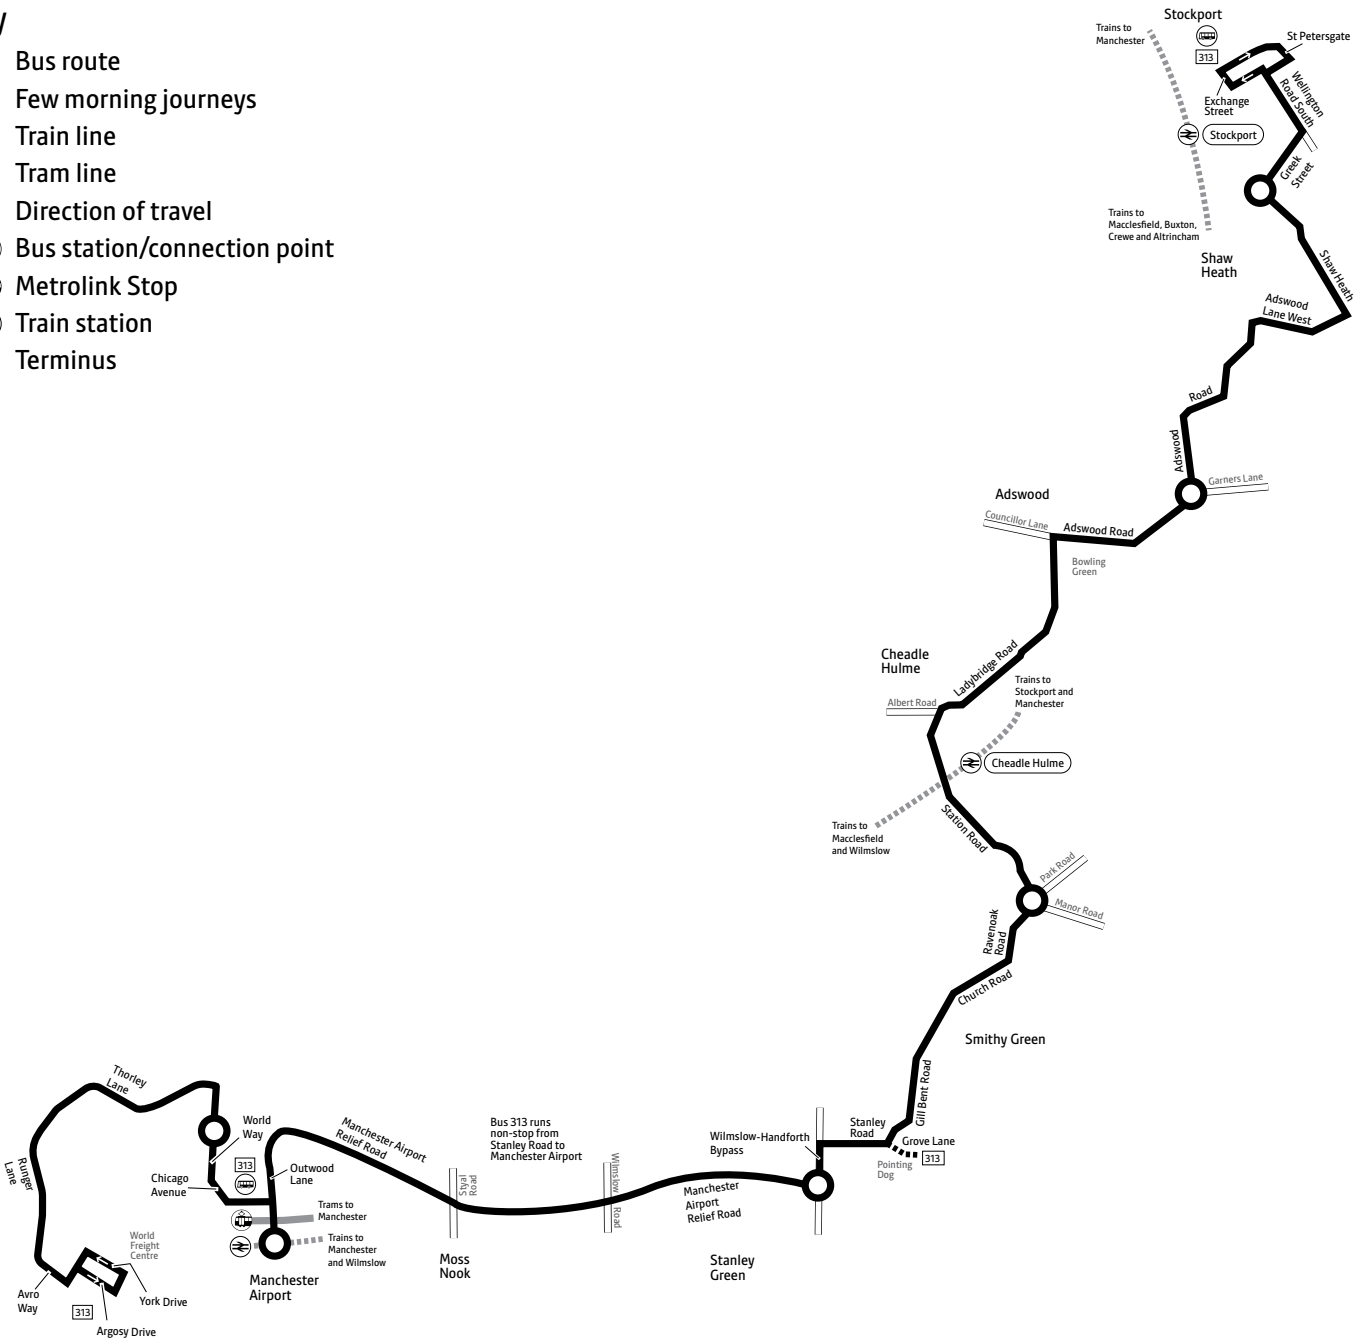

Key

- Bus route
- Few morning journeys
- Train line
- Tram line
- Direction of travel
- Bus station/connection point
- Metrolink Stop
- Train station
- Terminus