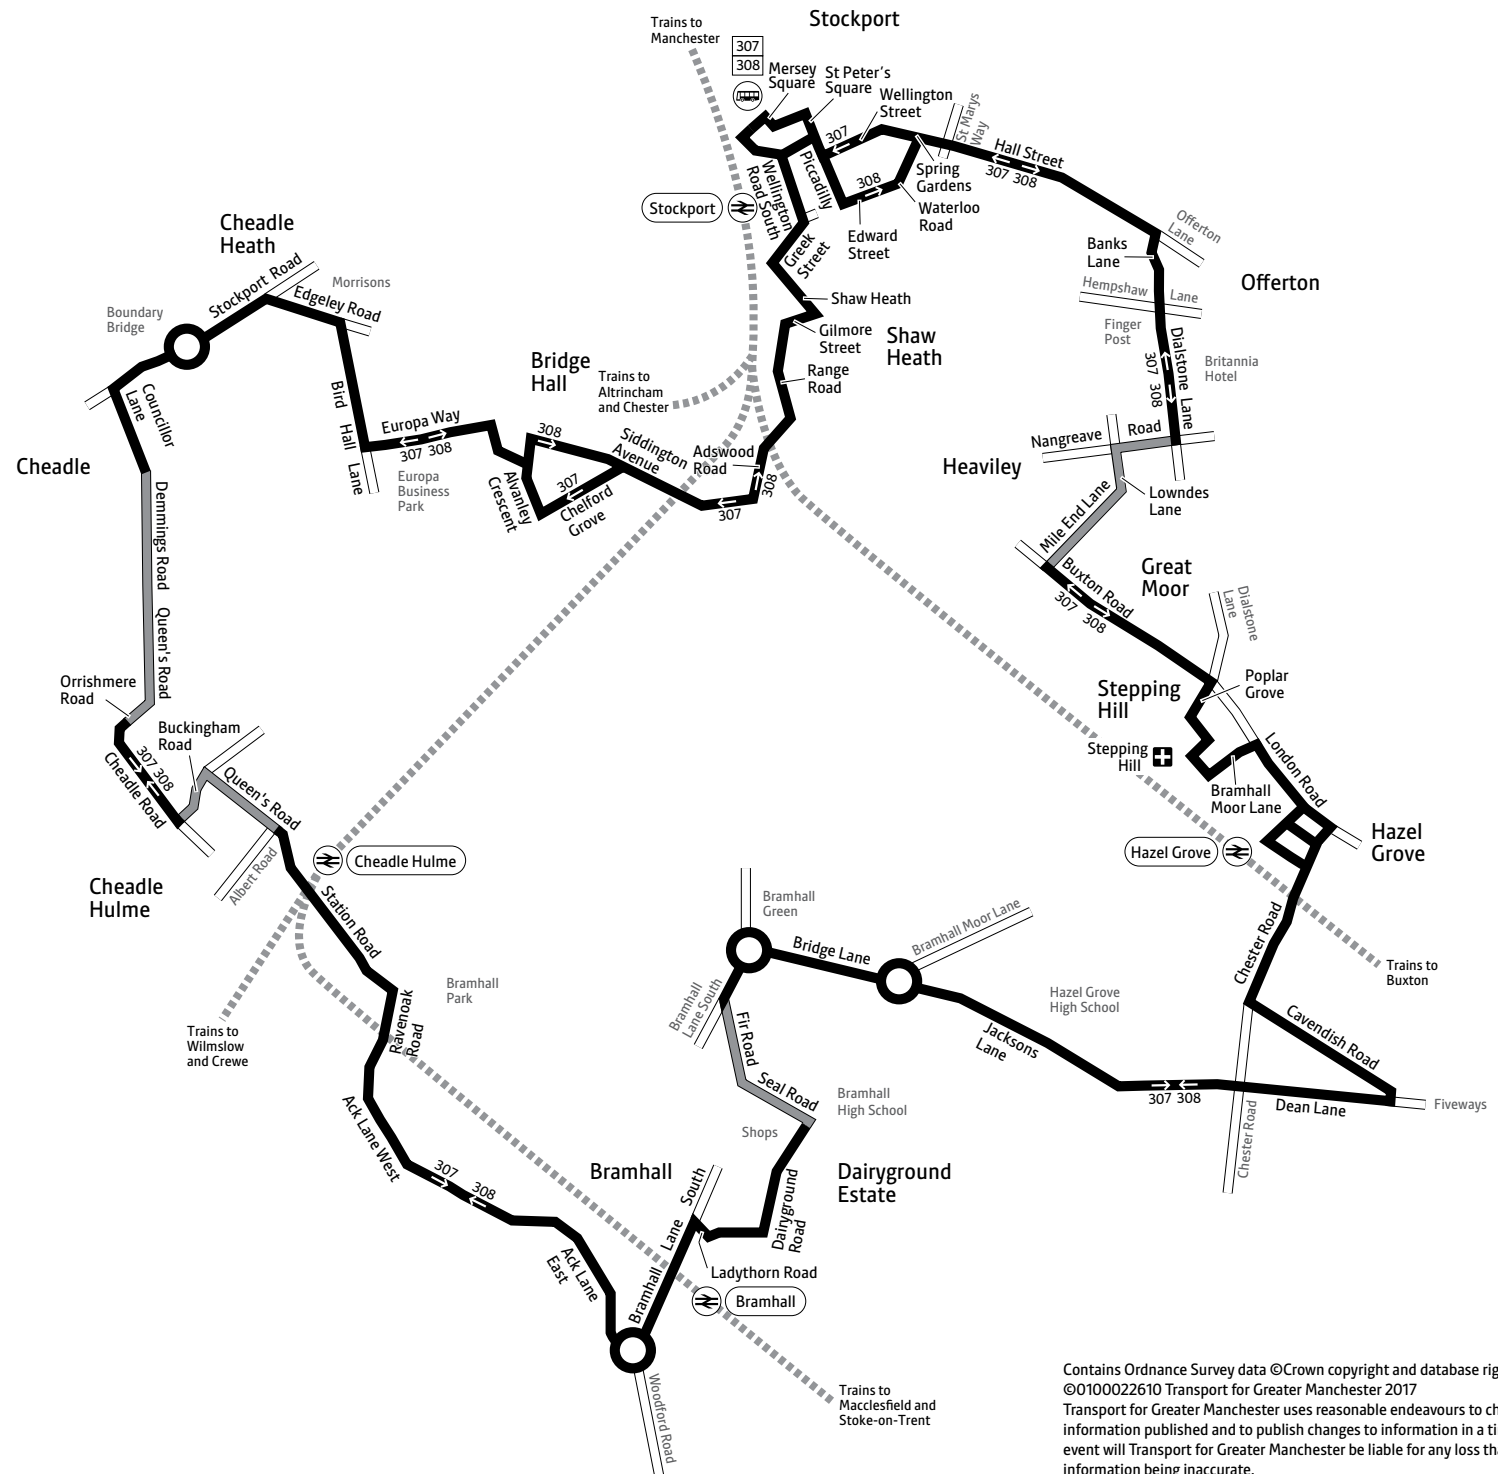

Using this timetable

Timetables show the direction of travel, bus numbers and the days of the week.

Main stops on the route are listed on the left.

Where no time is shown against a particular stop, the bus does not stop there on that journey.

Using the 24 hour clock

Times are shown in four figures. The first two are the hour and the last two are the minutes.

0753 is 53 minutes past 7am

1953 is 53 minutes past 7pm

Operator details

Manchester Community Transport

307 308

Key

-  Bus route
-  Hail and ride:
passengers can get on or off
wherever it is safe
-  Train line
-  Direction of travel
-  Bus station/connection point
-  Train station
-  Hospital
-  Terminus

Contains Ordnance Survey data ©Crown copyright and database right 2010
 ©0100022610 Transport for Greater Manchester 2017
 Transport for Greater Manchester uses reasonable endeavours to check the accuracy of information published and to publish changes to information in a timely manner. In no event will Transport for Greater Manchester be liable for any loss that may arise from this information being inaccurate.

Mondays to Fridays

	♿	♿	♿	♿	♿	♿	
Stockport, Bus Station	0719	0915	1415	1520	1645	1750	
Bridge Hall, Shops	0733	0928	1428	1533	1659	1804	
Boundary Bridge	0741	0933	1433	1538	1706	1811	
Councillor Lane/Demmings Road	0747	0937	1437	1542	1711	1816	
Cheadle Hulme, Train Station	0759	0946	and	1446	1551	1722	1826
Bramhall, Village	0807	0952	every	1452	1557	1728	1831
Dairyground Estate, Shops	0810	0955	hour	1455	1600	1731	1834
Bramhall Green	0817	1000	until	1500	1605	1736	1838
Dean Lane/Chester Road	0823	1005		1505	1610	1741	1842
Hazel Grove, Train Station	0830	1011		1511	1616	1747	1848
Stepping Hill Hospital	0839	1018		1518	1623	1754	1854
Dialstone Lane, Britannia Hotel	0851	1025		1525	1630	1801	1900
Stockport, Bus Station	0902	1035		1535	1640	1810	1908