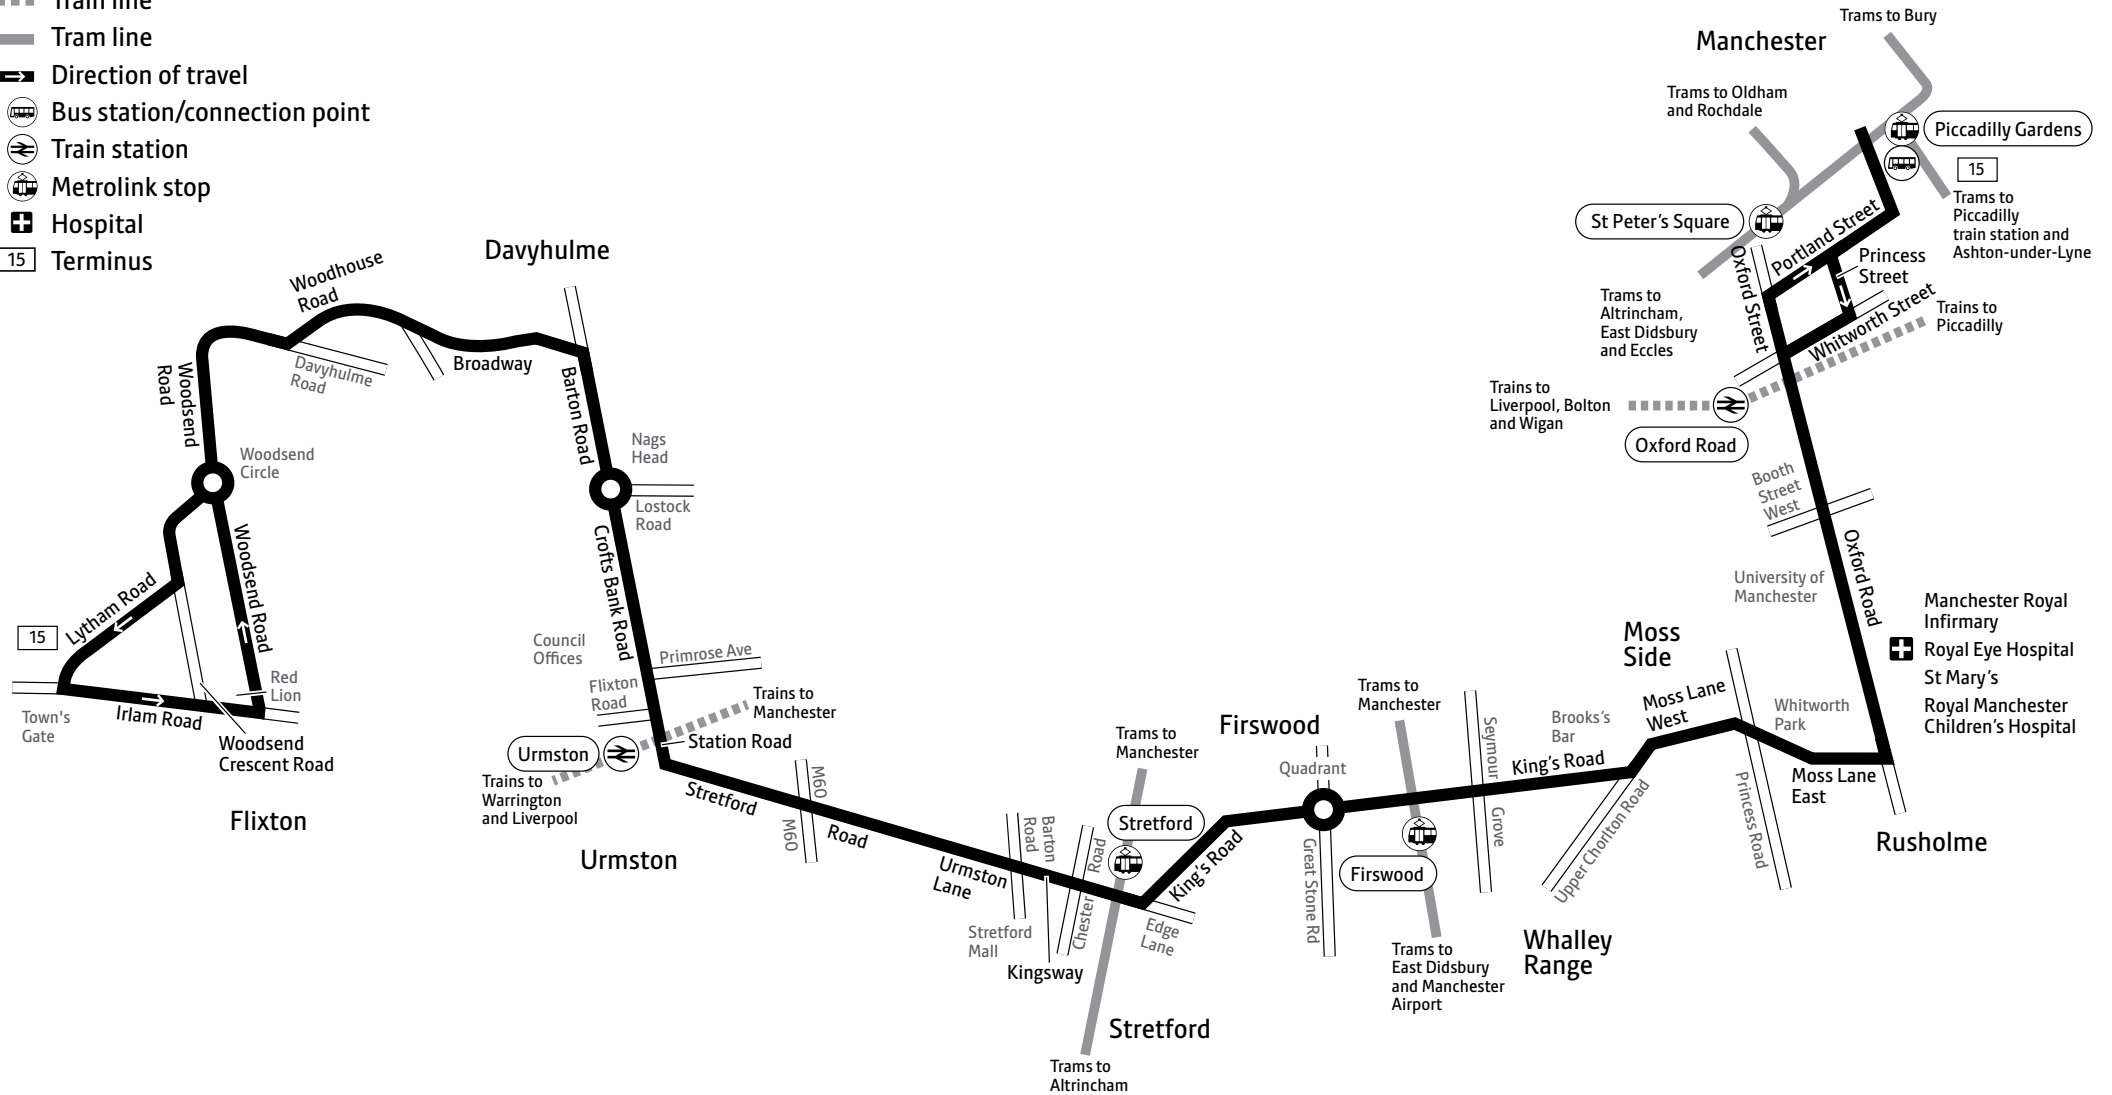

Key

- Bus route
- Train line
- Tram line
- Direction of travel
- Bus station/connection point
- Train station
- Metrolink stop
- Hospital
- Terminus