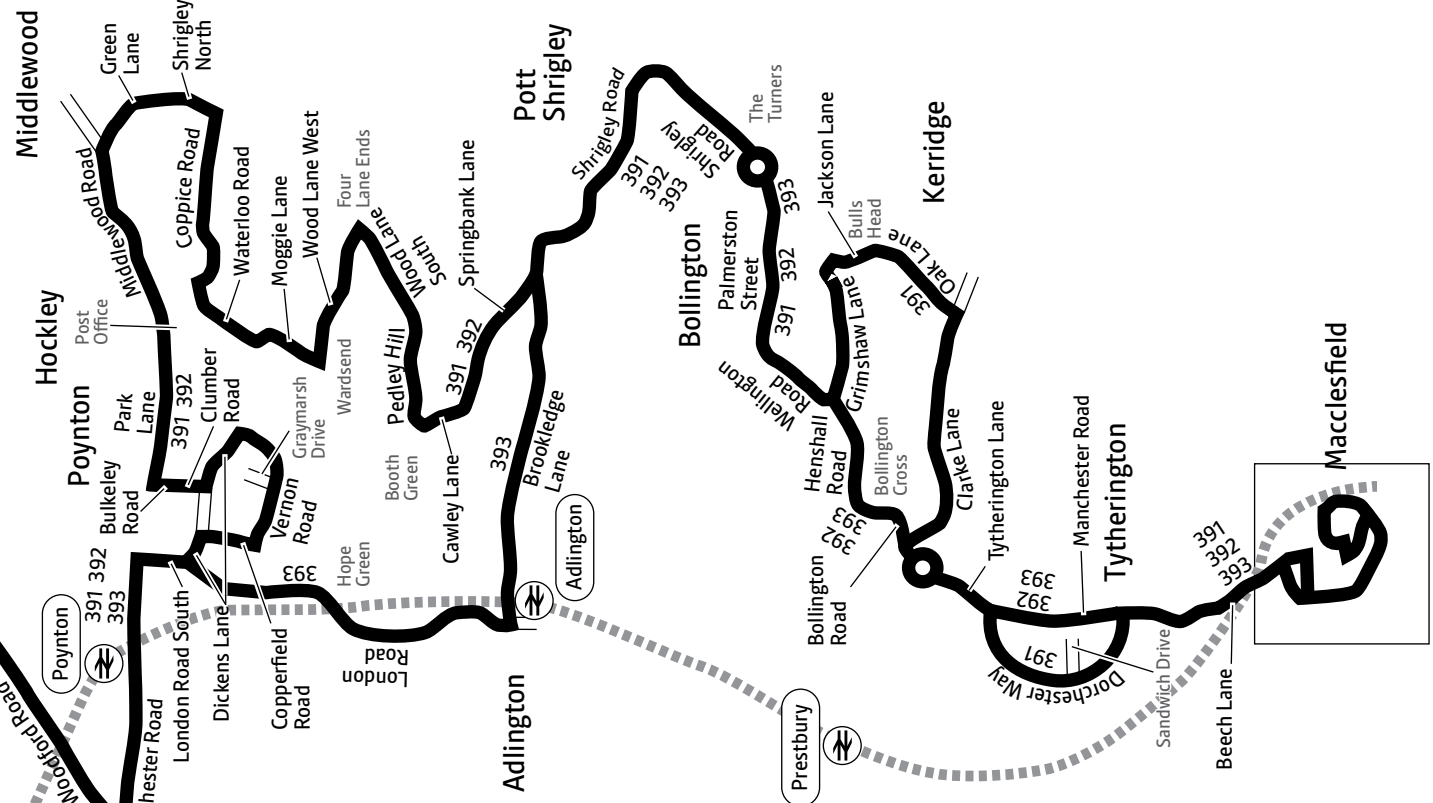

391 392 393

Contains Ordnance Survey data © Crown copyright and database right 2010
© 10100022610 Transport for Greater Manchester 2024
Transport for Greater Manchester uses reasonable endeavours to check the accuracy of information published and to publish changes to information in a timely manner. In no event will Transport for Greater Manchester be liable for any loss that may arise from this information being inaccurate.