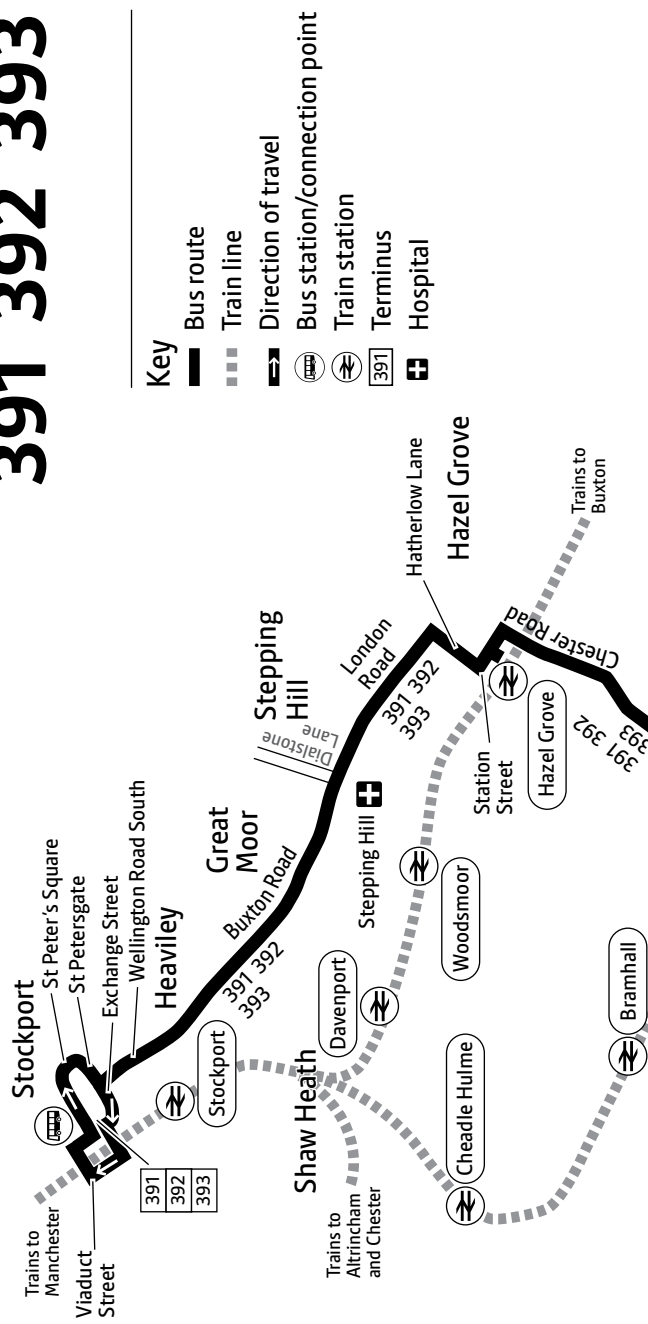

391 392 393

Contains Ordnance Survey data © Crown copyright and database right 2010
© 10100022610 Transport for Greater Manchester 2024
Transport for Greater Manchester uses reasonable endeavours to check the accuracy of information published and to publish changes to information in a timely manner. In no event will Transport for Greater Manchester be liable for any loss that may arise from this information being inaccurate.