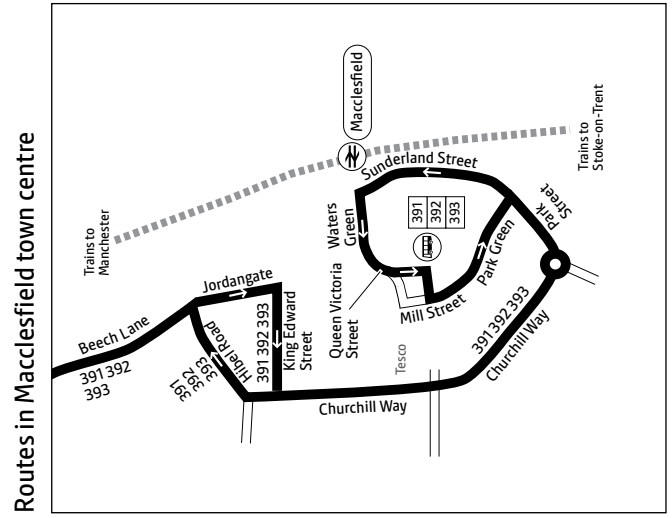

391 392 393

Contains Ordnance Survey data © Crown copyright and database right 2010
© 10100022610 Transport for Greater Manchester 2024
Transport for Greater Manchester uses reasonable endeavours to check the accuracy of information published and to publish changes to information in a timely manner. In no event will Transport for Greater Manchester be liable for any loss that may arise from this information being inaccurate.