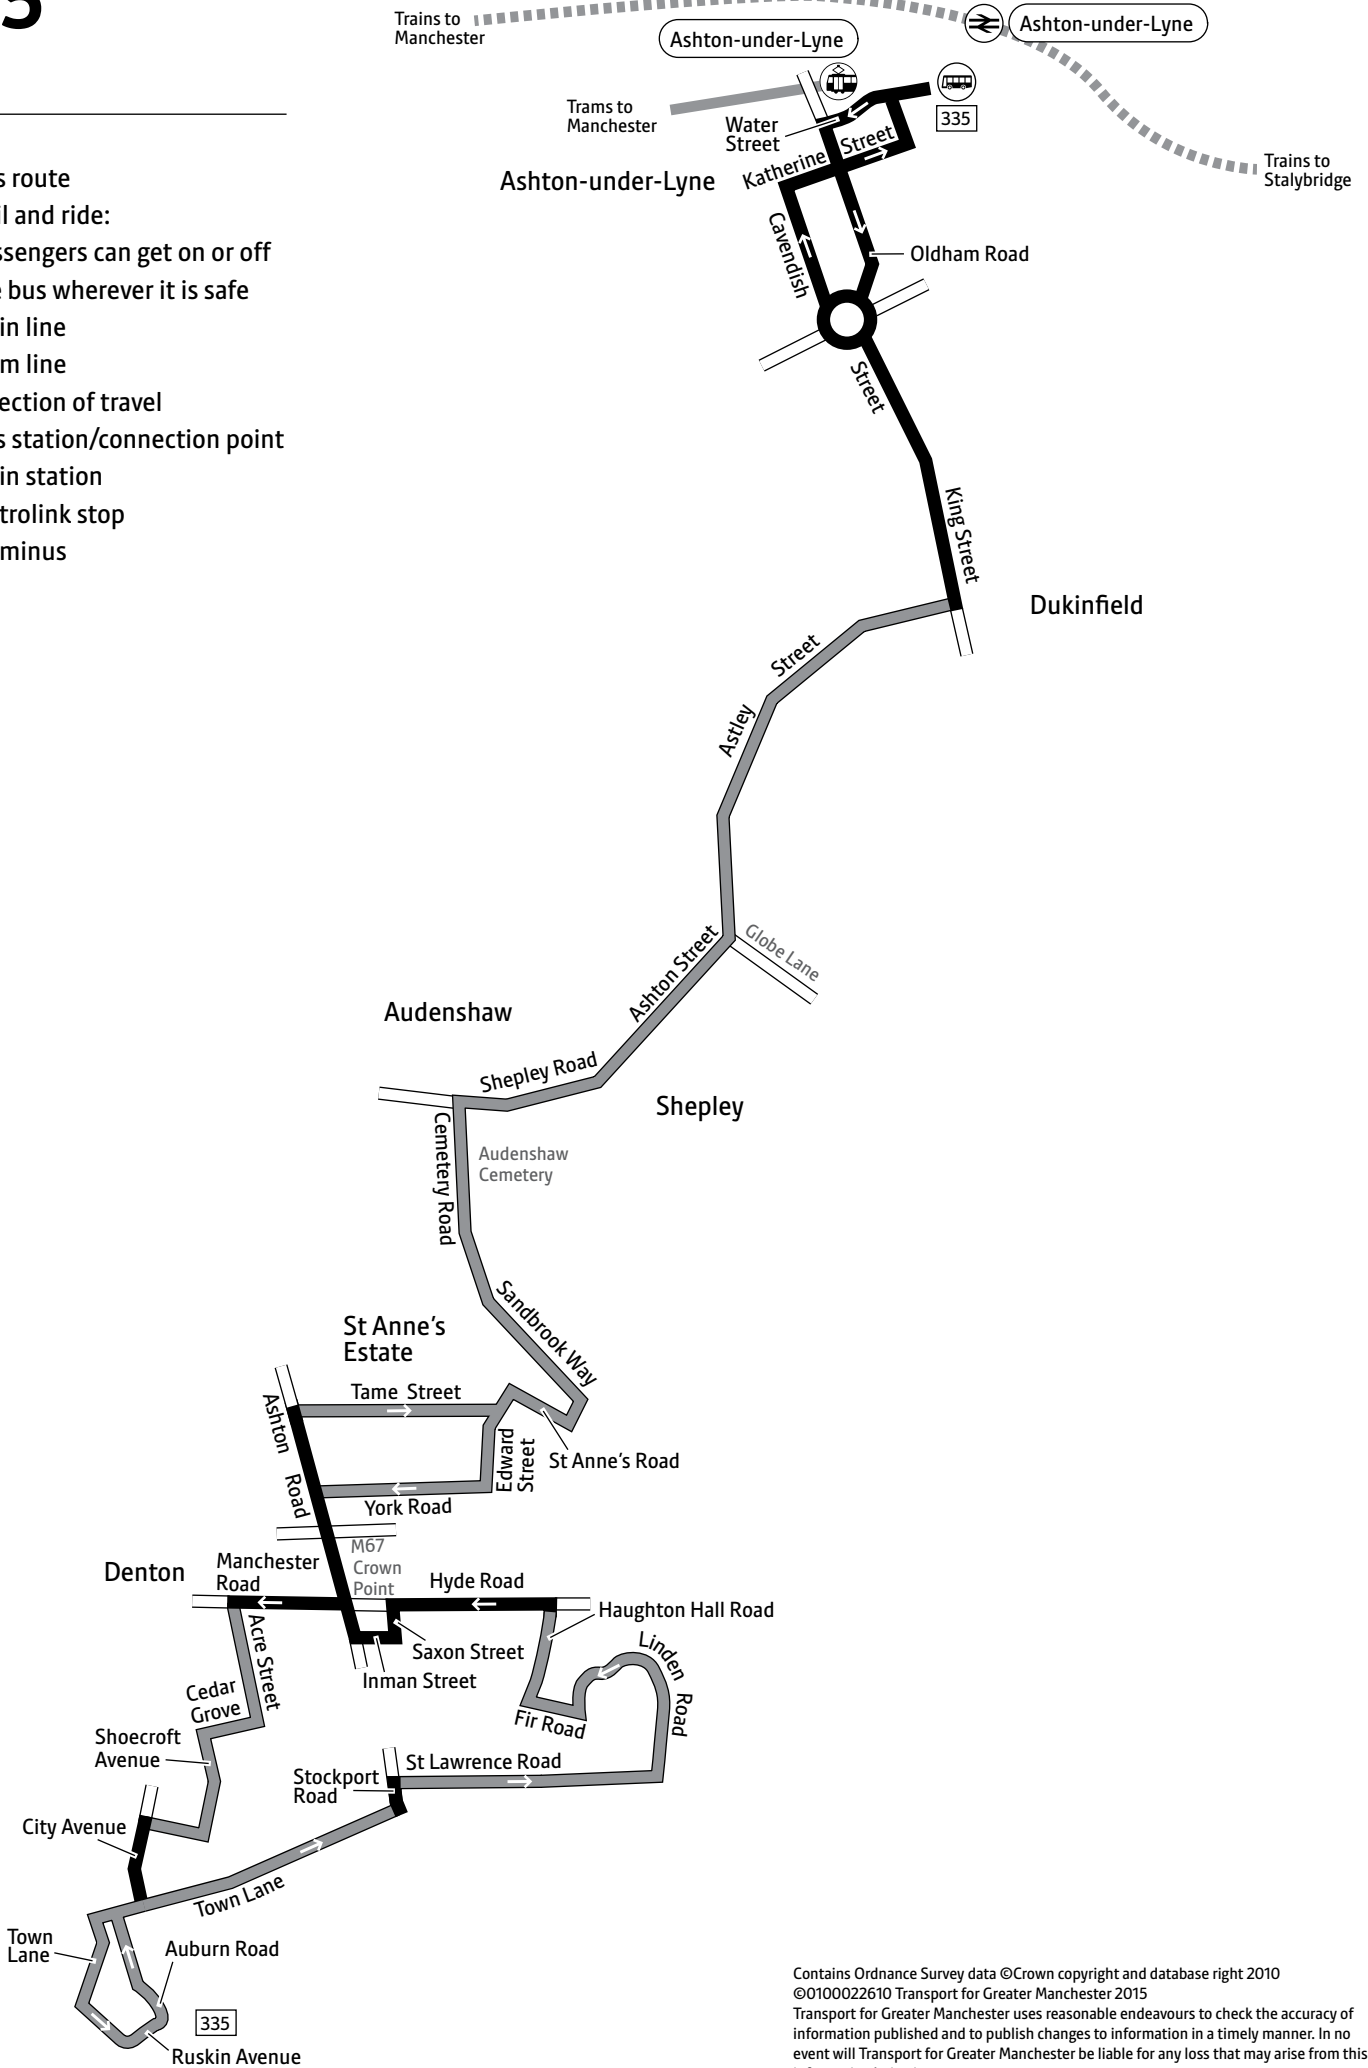

Using this timetable

Timetables show the direction of travel, bus numbers and the days of the week.

Main stops on the route are listed on the left. Where no time is shown against a particular stop, the bus does not stop there on that journey. Check any letters which are shown in the timetable against the key at the bottom of the page.

Using the 24 hour clock

Times are shown in four figures. The first two are the hour and the last two are the minutes.

0753 is 53 minutes past 7am

1953 is 53 minutes past 7pm

Operator details

Manchester Community Transport

Key

-  Bus route
-  Hail and ride:
passengers can get on or off
the bus wherever it is safe
-  Train line
-  Tram line
-  Direction of travel
-  Bus station/connection point
-  Train station
-  Metrolink stop
-  Terminus

Mondays to Fridays

	♿	♿	♿	♿	♿	♿	♿	♿	♿	♿	♿
Ashton, Bus Station		0819	0919	1019	1119	1219	1319	1419	1519	1619	1719
Dukinfield, Astley Street		0826	0926	1026	1126	1226	1326	1426	1528	1628	1728
Sandbrook Way/St Anne's Road		0832	0932	1032	1132	1232	1332	1432	1534	1634	1734
Denton, Crown Point	0737	0837	0937	1037	1137	1237	1337	1437	1539	1639	1739
Denton, Ruskin Avenue	0744	0844	0944	1044	1144	1244	1344	1444	1547	1647	1747
Denton, St Lawrence Road	0749	0849	0949	1049	1149	1249	1349	1449	1552	1652	1752
Denton, Linden Road	0753	0853	0953	1053	1153	1253	1353	1453	1556	1656	1756
Sandbrook Way/St Anne's Road	0803	0903	1003	1103	1203	1303	1403	1503	1606	1706	
Dukinfield, Astley Street	0808	0908	1008	1108	1208	1308	1408	1508	1611	1711	
Ashton, Bus Station	0819	0919	1017	1117	1217	1317	1417	1518	1621	1721	