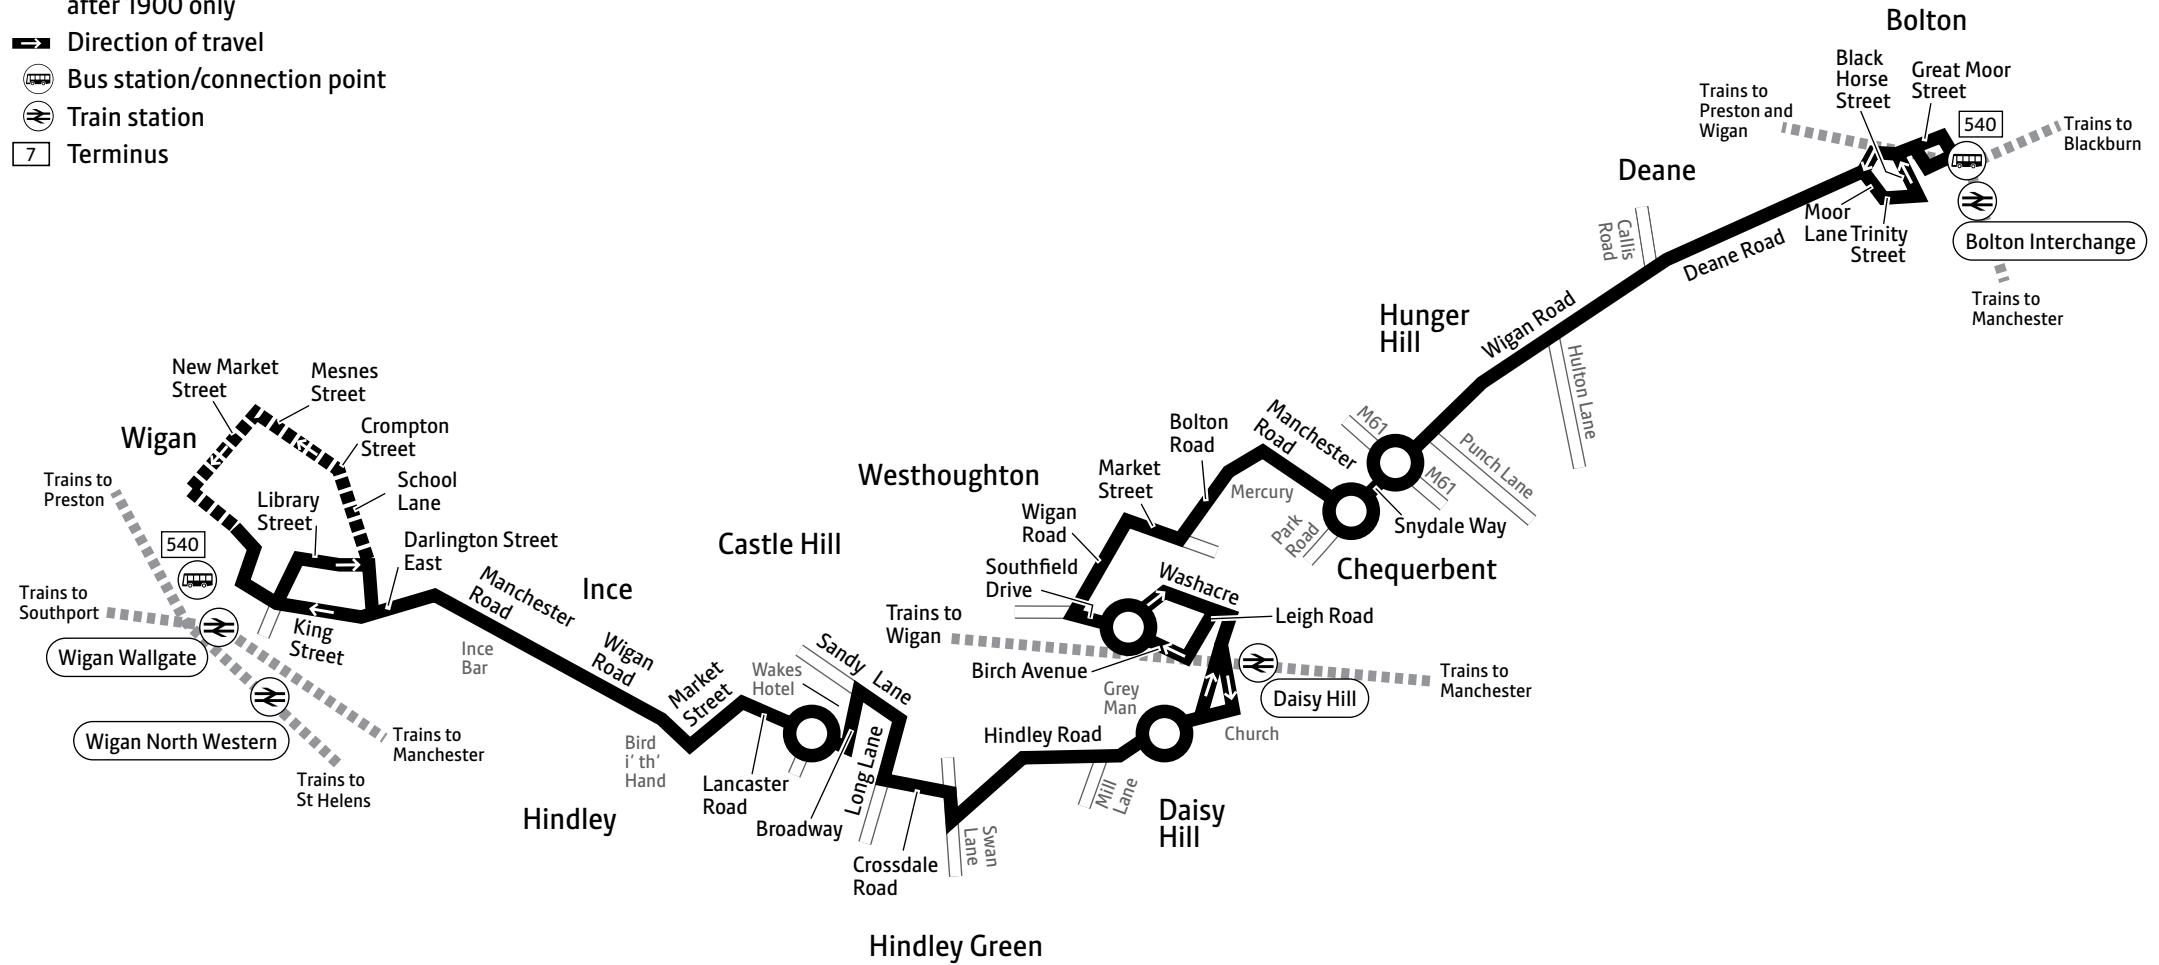

Key

- Bus route
- Train line
- Evening journeys to Wigan after 1900 only
- Direction of travel
- Bus station/connection point
- Train station
- Terminus