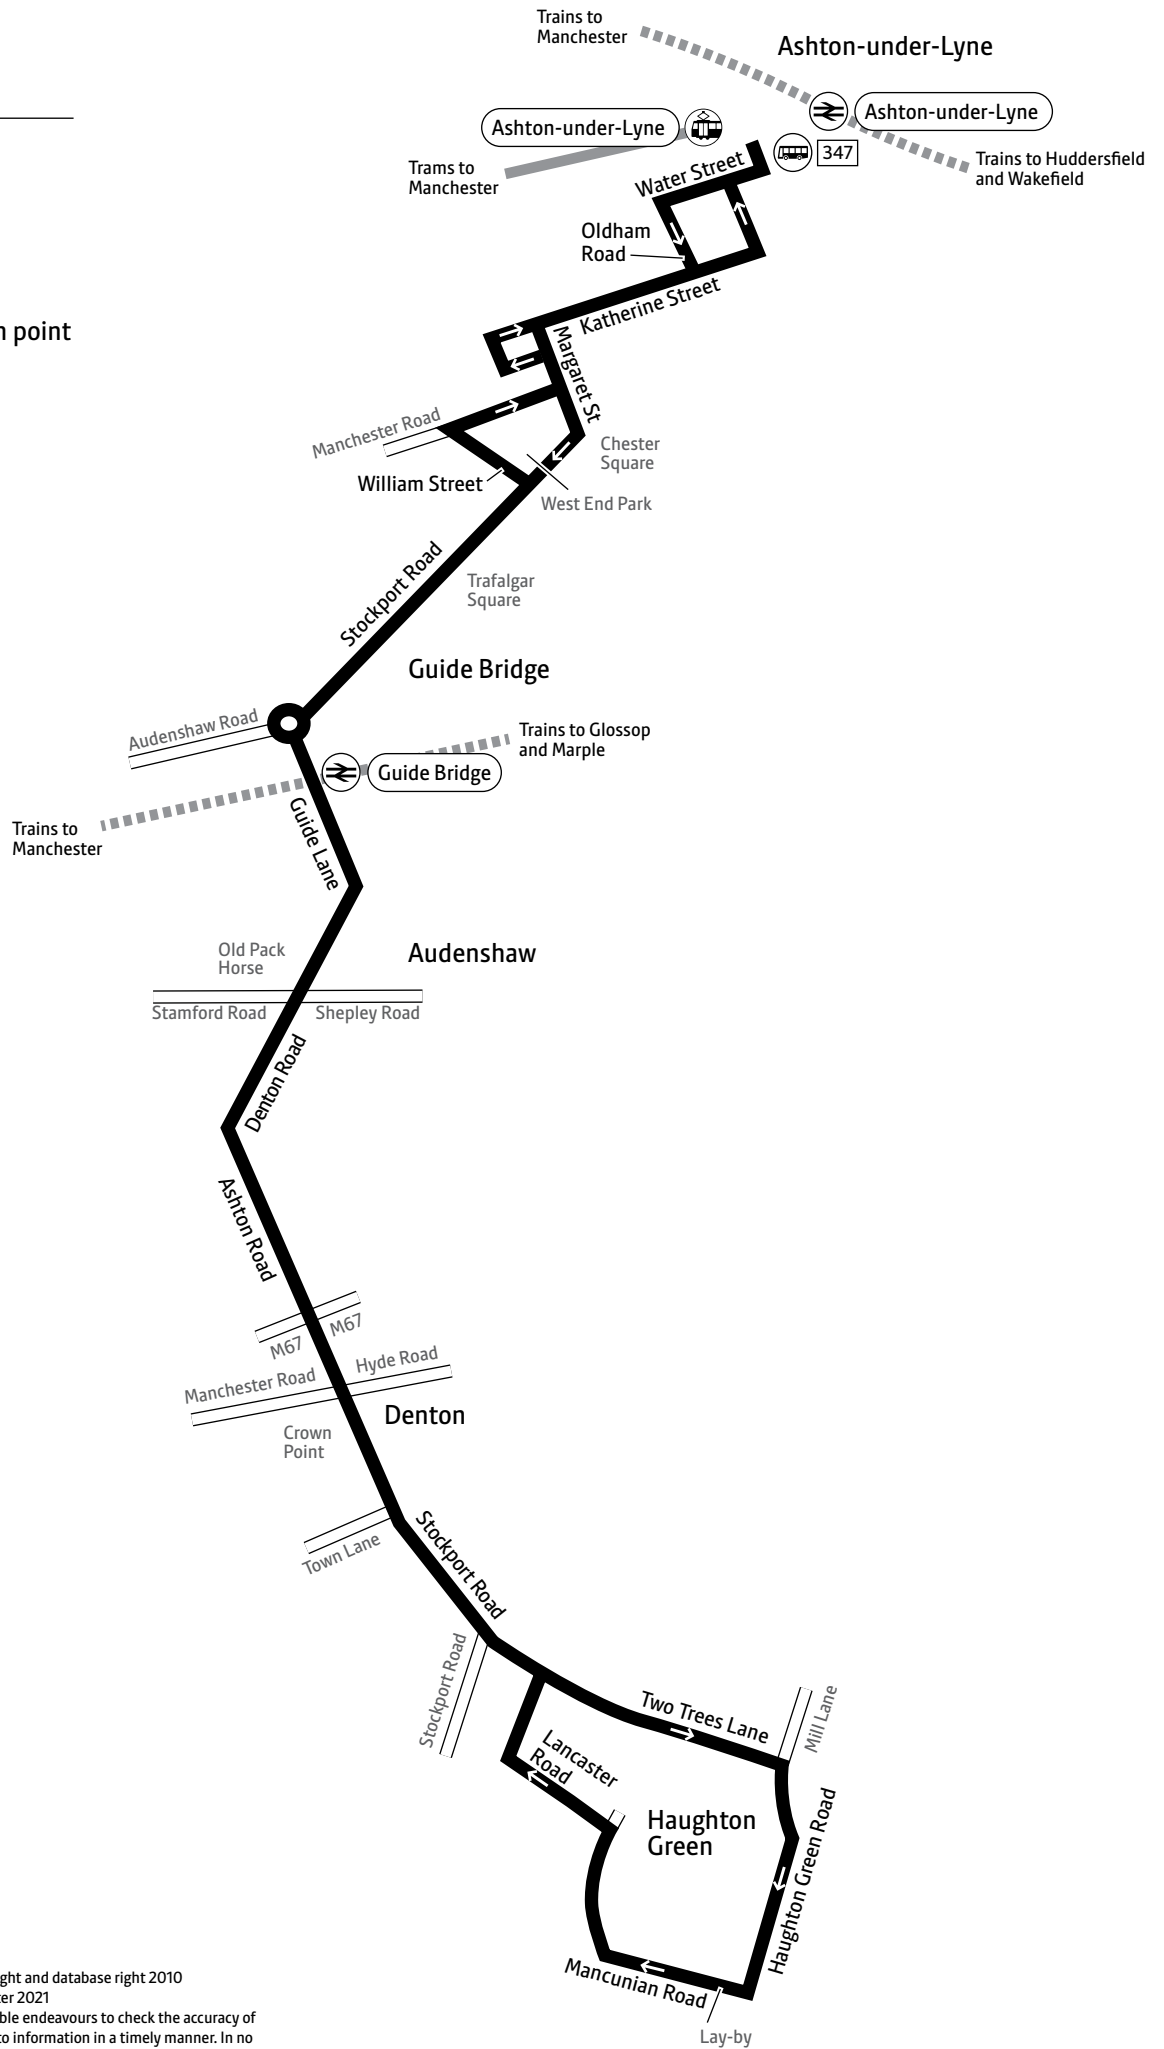

Key

- Bus route
- Train line
- Tram line
- Direction of travel
- Bus station/connection point
- Train station
- Metrolink stop
- Terminus