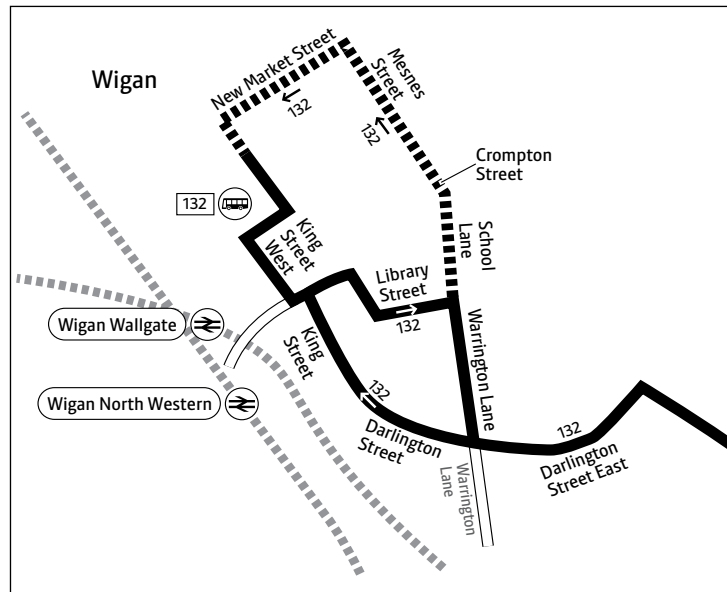

– Journey provided with the financial support of Transport for Greater Manchester
 – All bus 126 journeys are run using easy access buses. See inside front cover of this leaflet for details

126 132

- Key**
- Bus route
 - Train line
 - Tram line
 - Direction of travel
 - Bus station/connection point
 - Train station
 - Metrolink stop
 - Terminus
 - Evening journeys to Wigan after 1900 only

Route in Wigan town centre

Contains Ordnance Survey data ©Crown copyright and database right 2010
 ©0100022610 Transport for Greater Manchester 2022
 Transport for Greater Manchester uses reasonable endeavours to check the accuracy of information published and to publish changes to information in a timely manner. In no event will Transport for Greater Manchester be liable for any loss that may arise from this information being inaccurate.