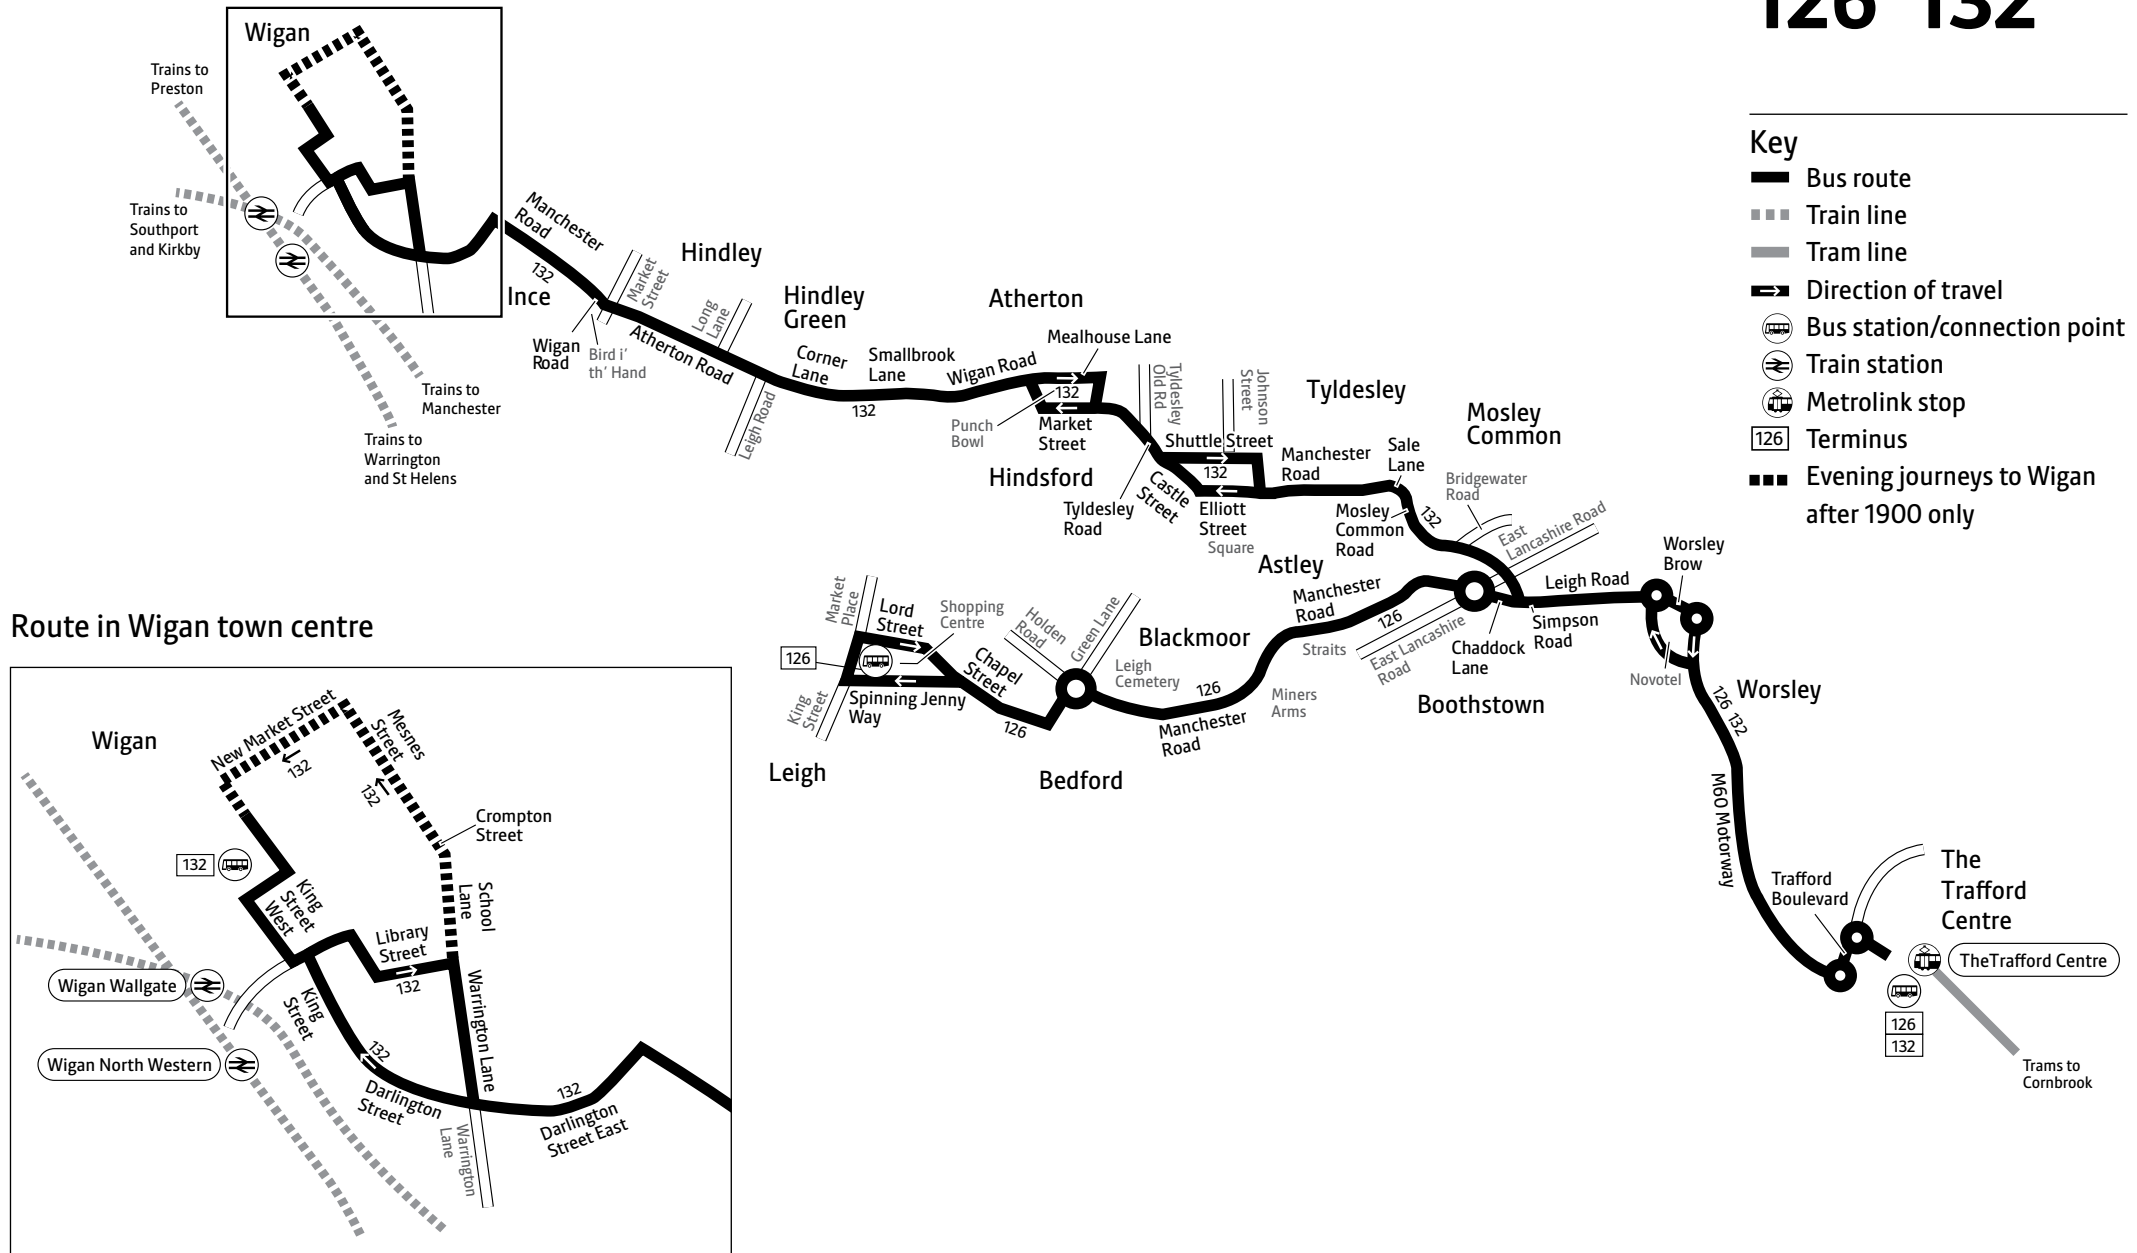

126 132

1. **Key**
2. Bus route
   - Train line
   - Tram line
   - Direction of travel
   - Bus station/connection point
   - Train station
   - Metrolink stop
   - Terminus
   - Evening journeys to Wigan after 1900 only

Route in Wigan town centre