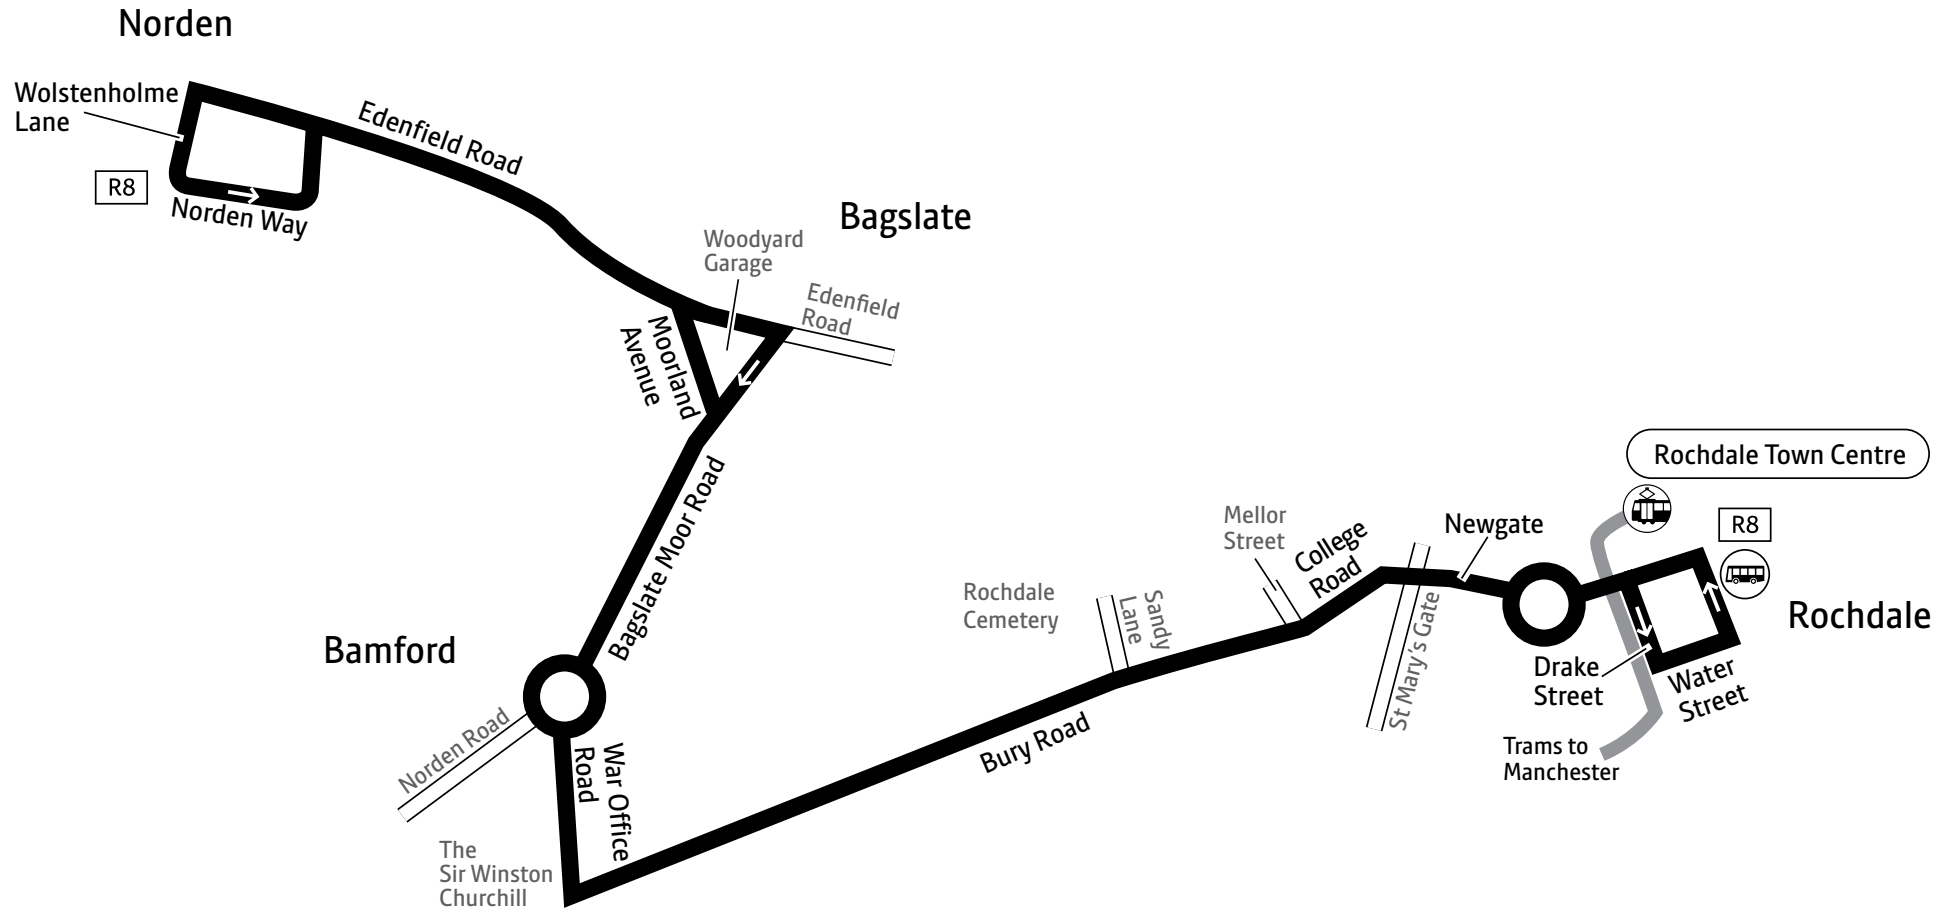

R8

Key

— Bus route

— Tram line

→ Direction of travel

⊙ Bus station/connection point

⊙ Metrolink stop

R8 Terminus