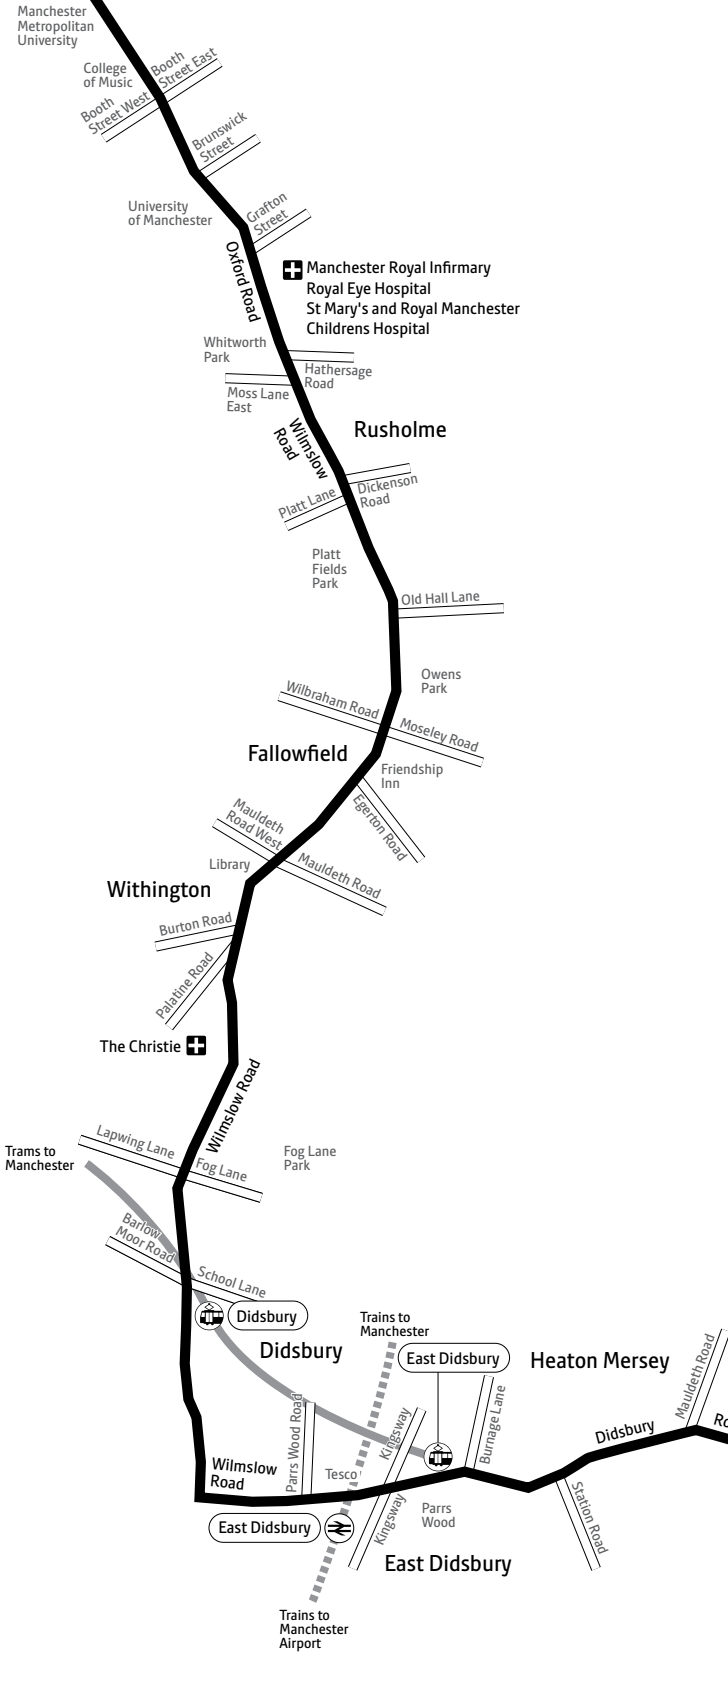

Manchester