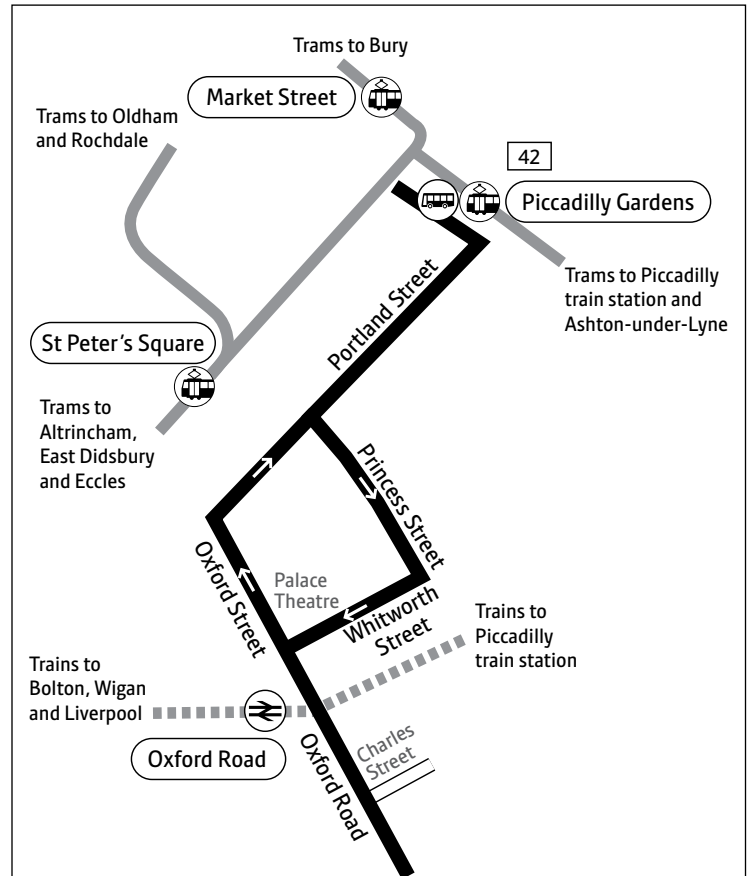

♿ – All bus 42 journeys are run using easy access buses. See inside front cover of this leaflet for details

Manchester

Key

- Bus route
- Train line
- Tram line
- Direction of travel
- Bus station/connection point
- Train station
- Metrolink stop
- Hospital
- Terminus

Route in Manchester city centre

Saturdays (continued)

Stockport, Heaton Lane Bus Station	1623	1659	1731	1801	1829	1903	1927	1947	2027	2057	and	2327
Didsbury Road/Mauldeth Road	1631	1707	1739	1809	1837	1909	1933	1953	2033	2103	every	2333
Didsbury, School Lane	1642	1718	1750	1820	1848	1919	1941	2001	2041	2111	30	2341
Rusholme, Platt Lane	1658	1734	1806	1836	1904	1935	1957	2017	2057	2127	mins	2357
Manchester Royal Infirmary	1703	1739	1811	1841	1909	1940	2002	2022	2102	2132	until	0002
Manchester, Piccadilly Gardens	1716	1752	1823	1852	1920	1951	2013	2033	2113	2143		0013