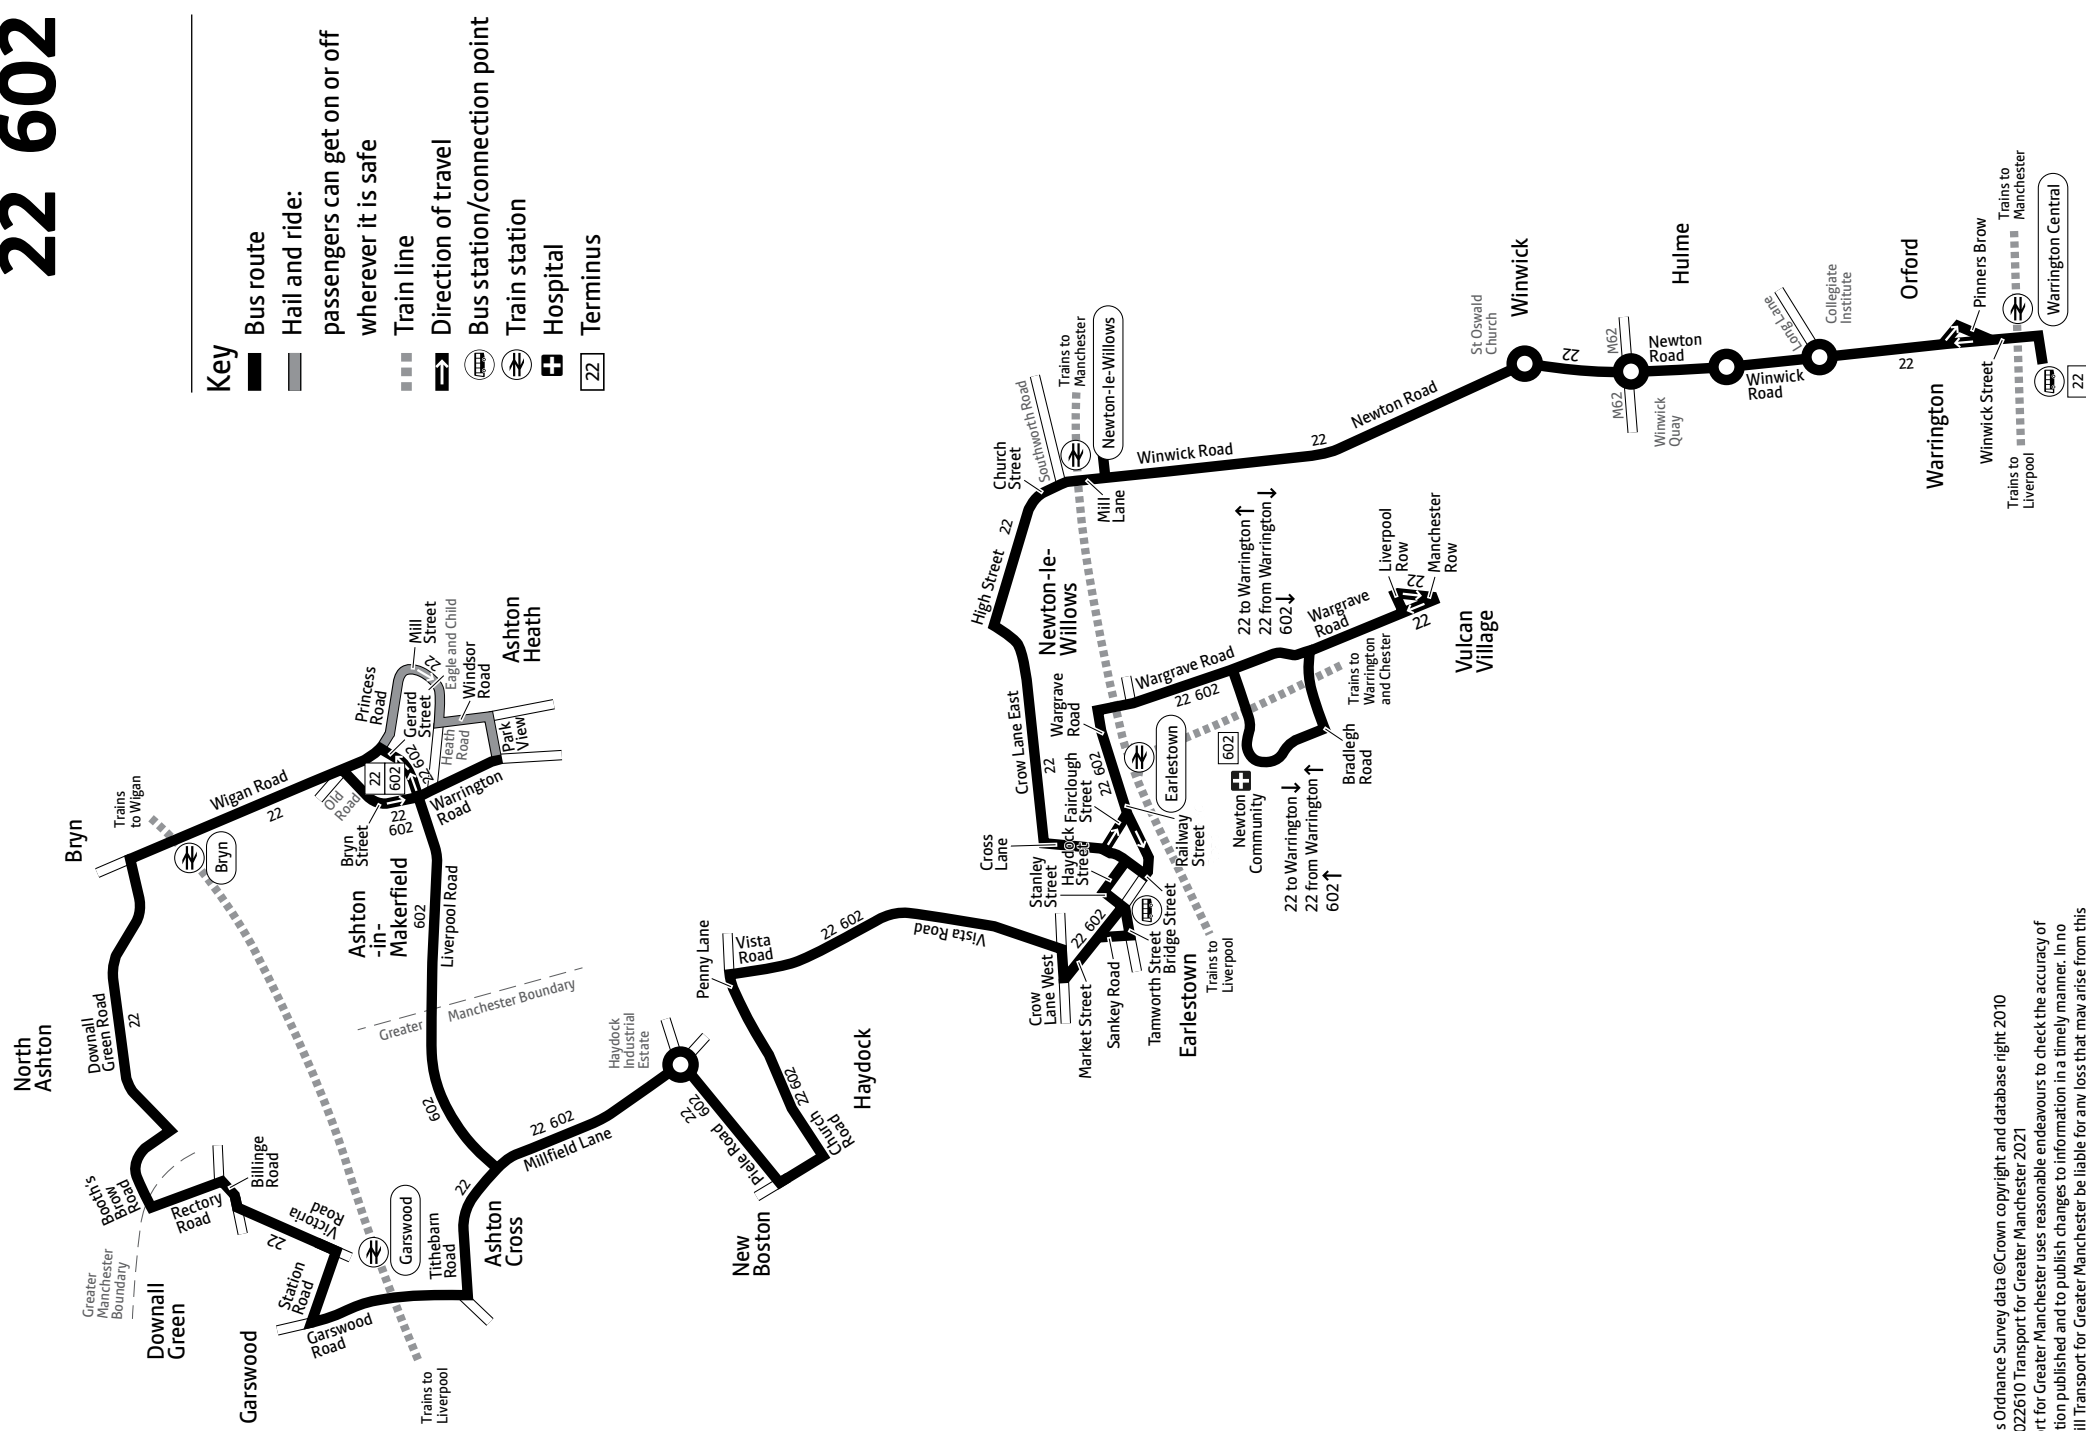

22 602

Key

- Bus route
- Hail and ride: passengers can get on or off wherever it is safe
- Train line
- Direction of travel
- Bus station/connection point
- Train station
- Hospital
- Terminus

Contains Ordnance Survey data © Crown copyright and database right 2010
© 0100022610 Transport for Greater Manchester 2021
Transport for Greater Manchester uses reasonable endeavours to check the accuracy of information published and to publish changes to information in a timely manner. In no event will Transport for Greater Manchester be liable for any loss that may arise from this information being inaccurate.