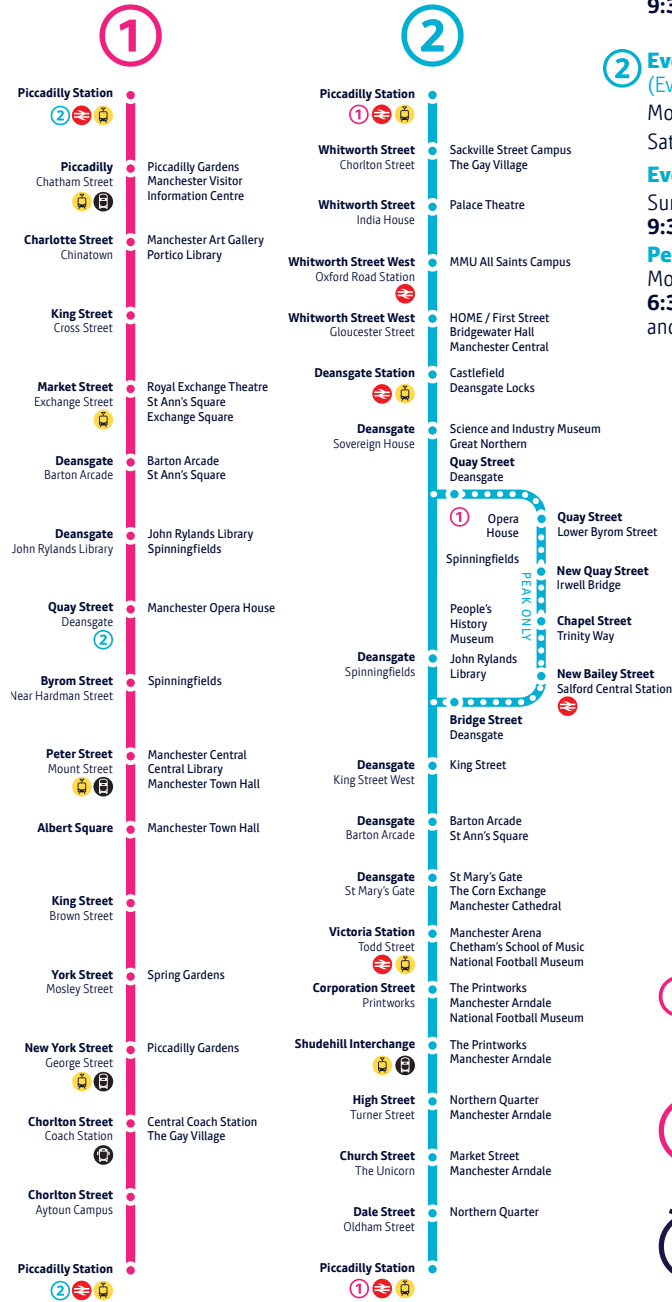

Enjoy free travel around Manchester city centre on a **free bus**

1 **Every 10 minutes**
(Every 15 minutes after 6:30pm)
Monday to Friday: **7am – 10pm**
Saturday: **8:30am – 10pm**
Every 12 minutes
Sunday and public holidays:
9:30am – 6pm

2 **Every 10 minutes**
(Every 15 minutes after 6:30pm)
Monday to Friday: **6:30am – 10pm**
Saturday: **8:30am – 10pm**
Every 12 minutes
Sunday and public holidays:
9:30am – 6pm
Peak only
Monday to Friday:
6:30 – 9:10am
and **4 – 6:30pm**

1 **2** Two routes around the city

Running until 10pm Mon to Sat

Every 10 minutes
(every 15 minutes after 6:30pm and every 12 minutes on Sundays and public holidays)

- Route 1**
direction of travel and stop
- Route 2**
direction of travel and stop
- Route 2 peak only Mon to Fri**
6:30–9:10am and 4–6:30pm
- Metrolink line and stop
- Bus interchange
- Rail line and station
- Central Coach Station