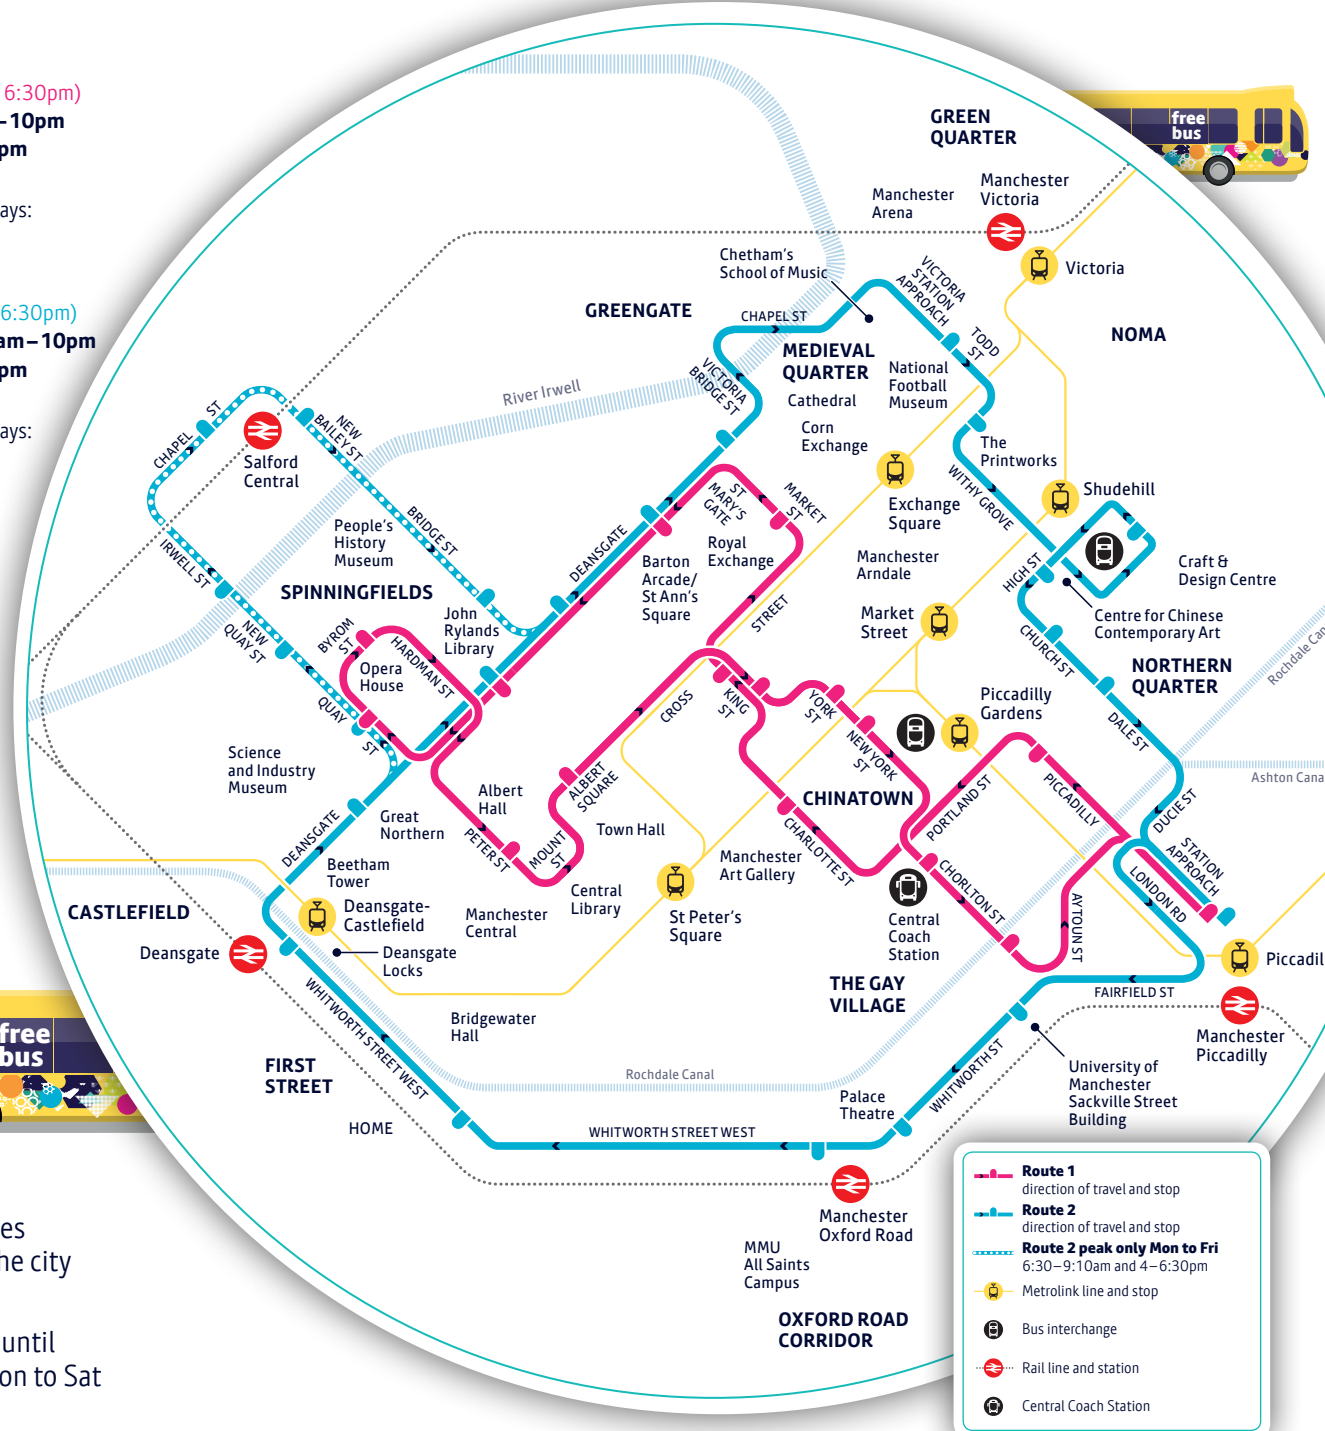

Enjoy free travel around Manchester city centre on a **free bus**

1 **Every 10 minutes**
(Every 15 minutes after 6:30pm)
Monday to Friday: **7am – 10pm**
Saturday: **8:30am – 10pm**
Every 12 minutes
Sunday and public holidays:
9:30am – 6pm

2 **Every 10 minutes**
(Every 15 minutes after 6:30pm)
Monday to Friday: **6:30am – 10pm**
Saturday: **8:30am – 10pm**
Every 12 minutes
Sunday and public holidays:
9:30am – 6pm
Peak only
Monday to Friday:
6:30 – 9:10am
and **4 – 6:30pm**

1 **2** Two routes around the city

Running until 10pm Mon to Sat

Every 10 minutes
(every 15 minutes after 6:30pm and every 12 minutes on Sundays and public holidays)

- Route 1**
direction of travel and stop
- Route 2**
direction of travel and stop
- Route 2 peak only Mon to Fri**
6:30–9:10am and 4–6:30pm
- Metrolink line and stop
- Bus interchange
- Rail line and station
- Central Coach Station