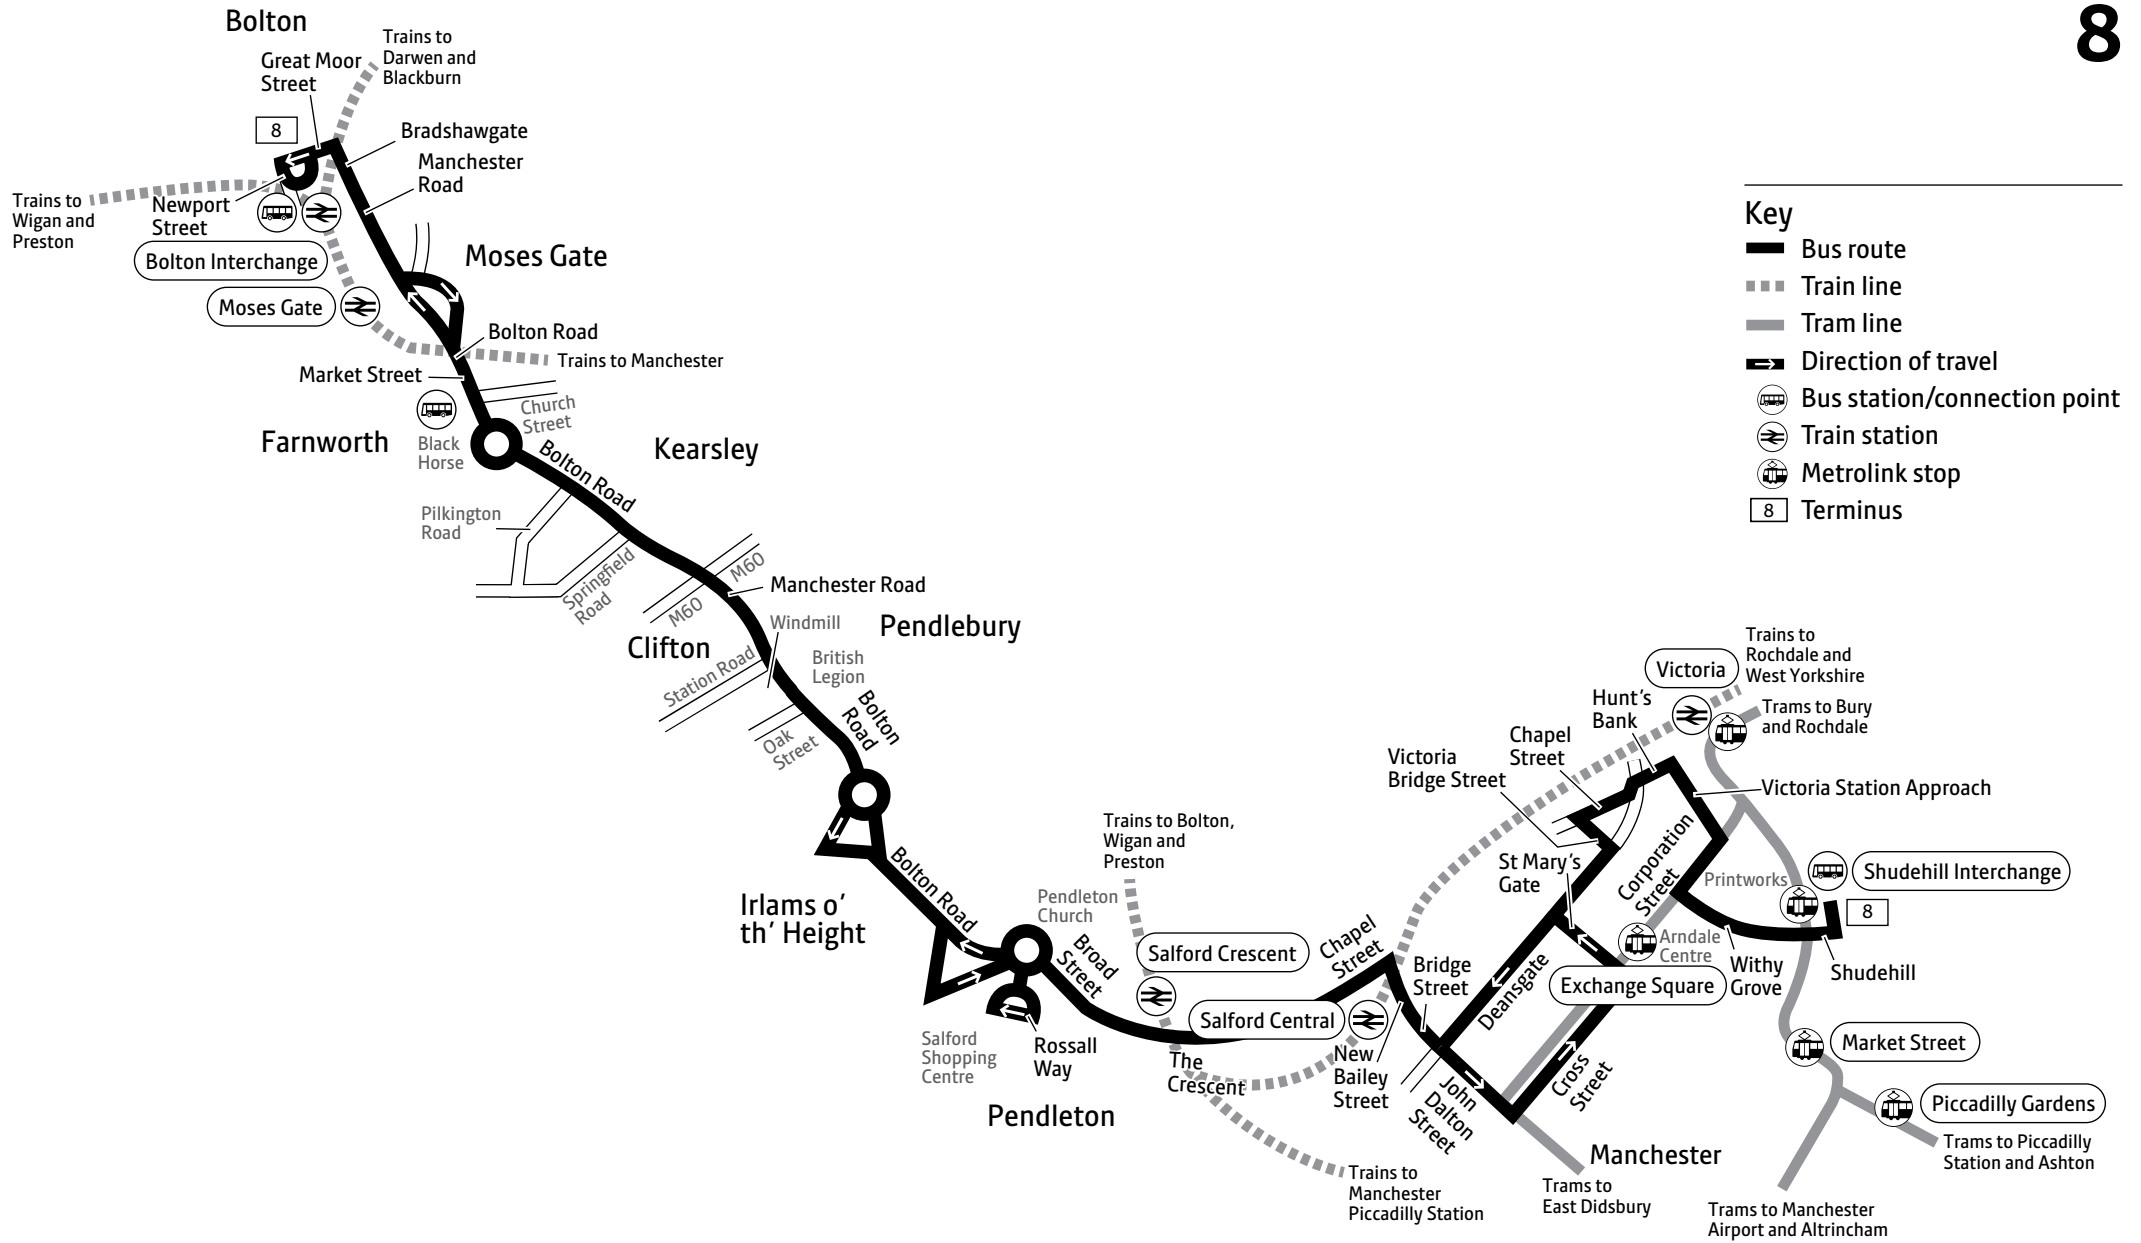

Contains Ordnance Survey data ©Crown copyright and database right 2010
©0100022610 Transport for Greater Manchester 2023
Transport for Greater Manchester uses reasonable endeavours to check the accuracy of information published and to publish changes to information in a timely manner. In no event will Transport for Greater Manchester be liable for any loss that may arise from this information being inaccurate.