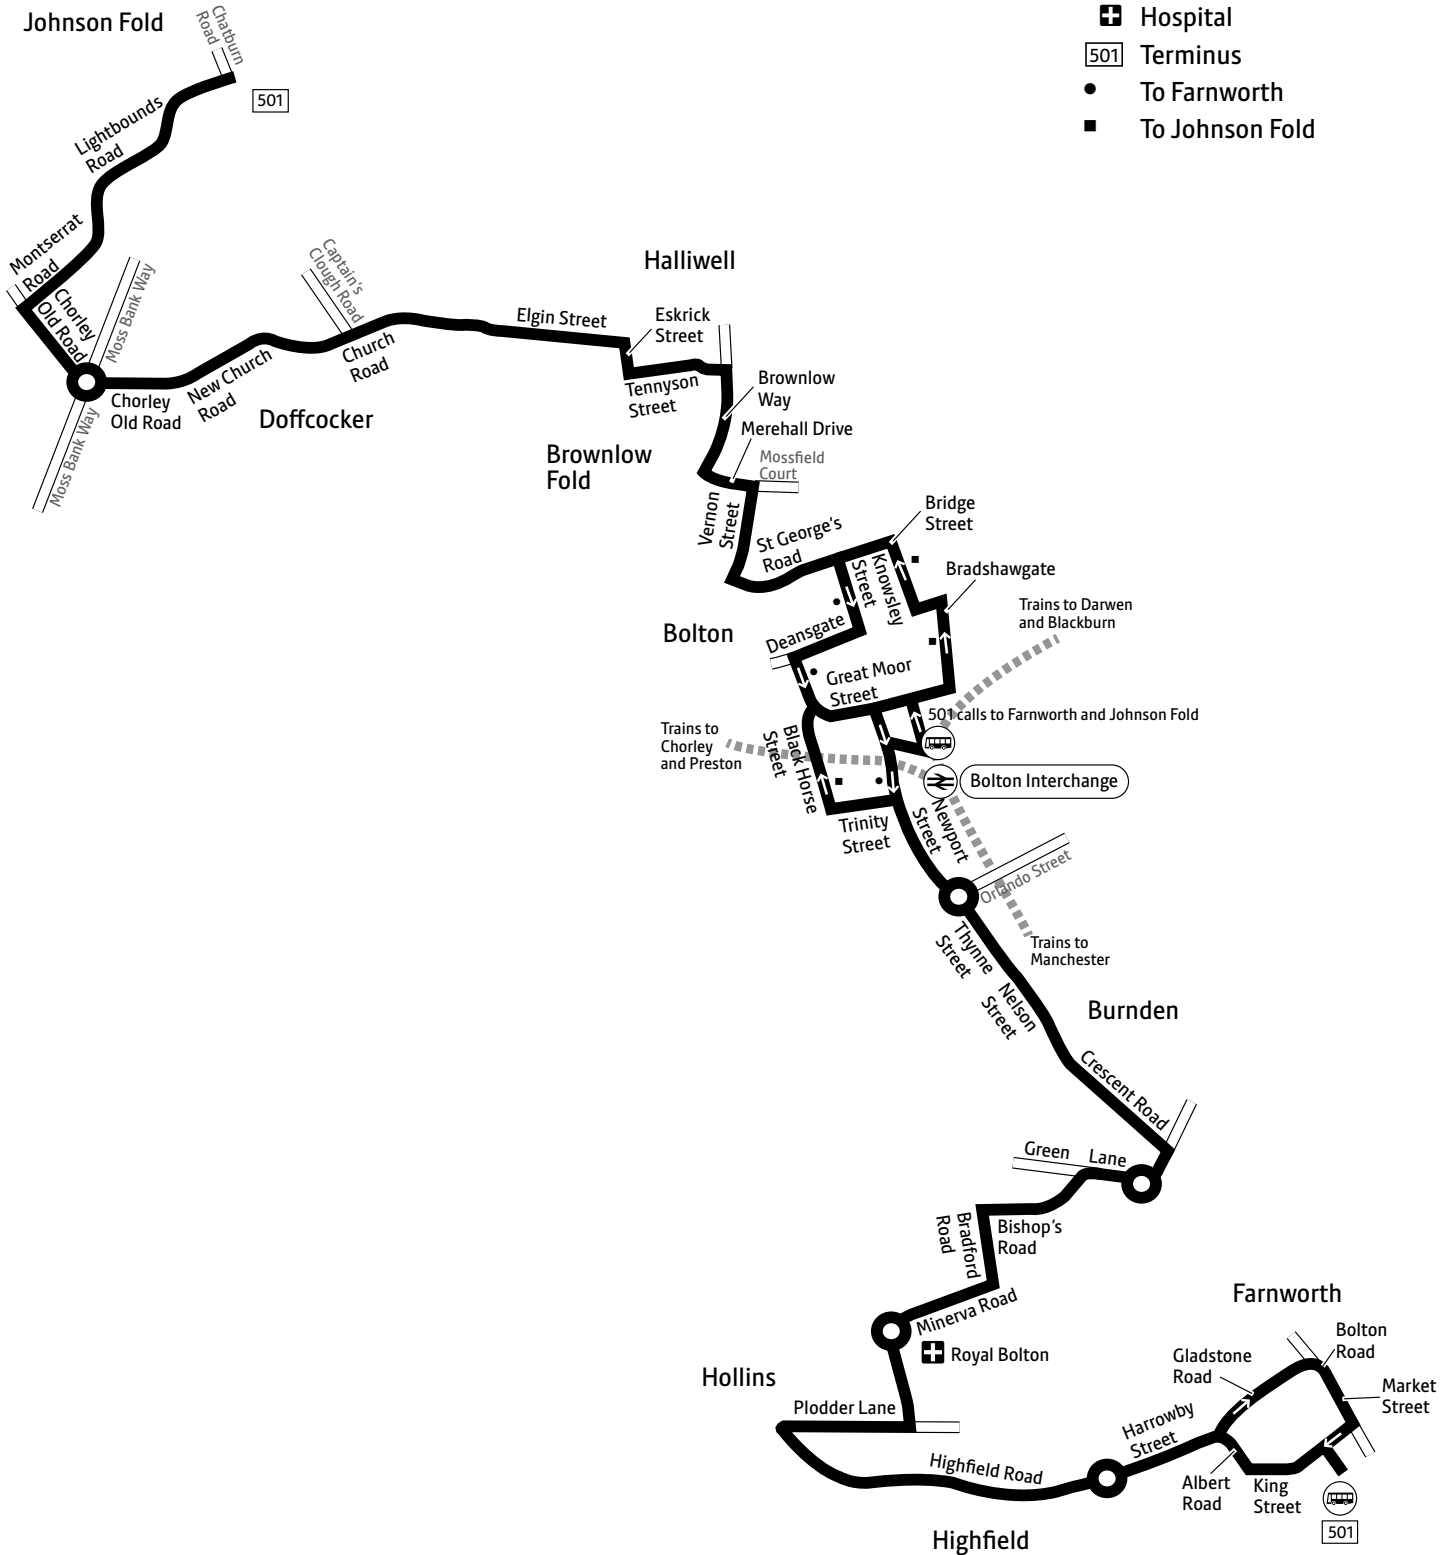

Summer times: between mid July and early September, some timetables will be different. Check www.tfgm.com for details

501

Key

-  Bus route
-  Train line
-  Direction of travel
-  Bus station/connection point
-  Train station
-  Hospital
-  Terminus
-  To Farnworth
-  To Johnson Fold