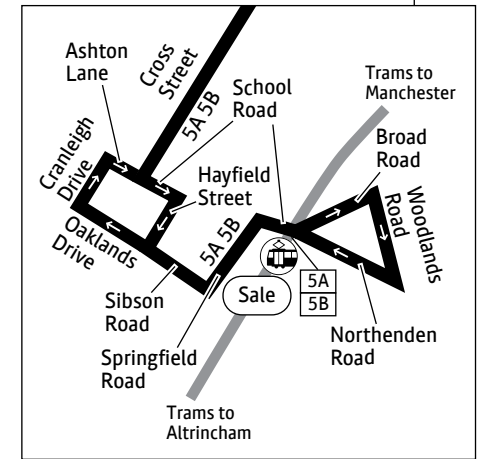

Continues after route plan

5A 5B

Key

-  Bus route
-  Train line
-  Tram line
-  Direction of travel
-  Bus station/connection point
-  Train station
-  Metrolink stop
-  Terminus

Route in Warrington town centre

Route in Sale town centre

Contains Ordnance Survey data ©Crown copyright and database right 2010
 ©0100022610 Transport for Greater Manchester 2026
 Transport for Greater Manchester uses reasonable endeavours to check the accuracy of information published and to publish changes to information in a timely manner. In no event will Transport for Greater Manchester be liable for any loss that may arise from this information being inaccurate.