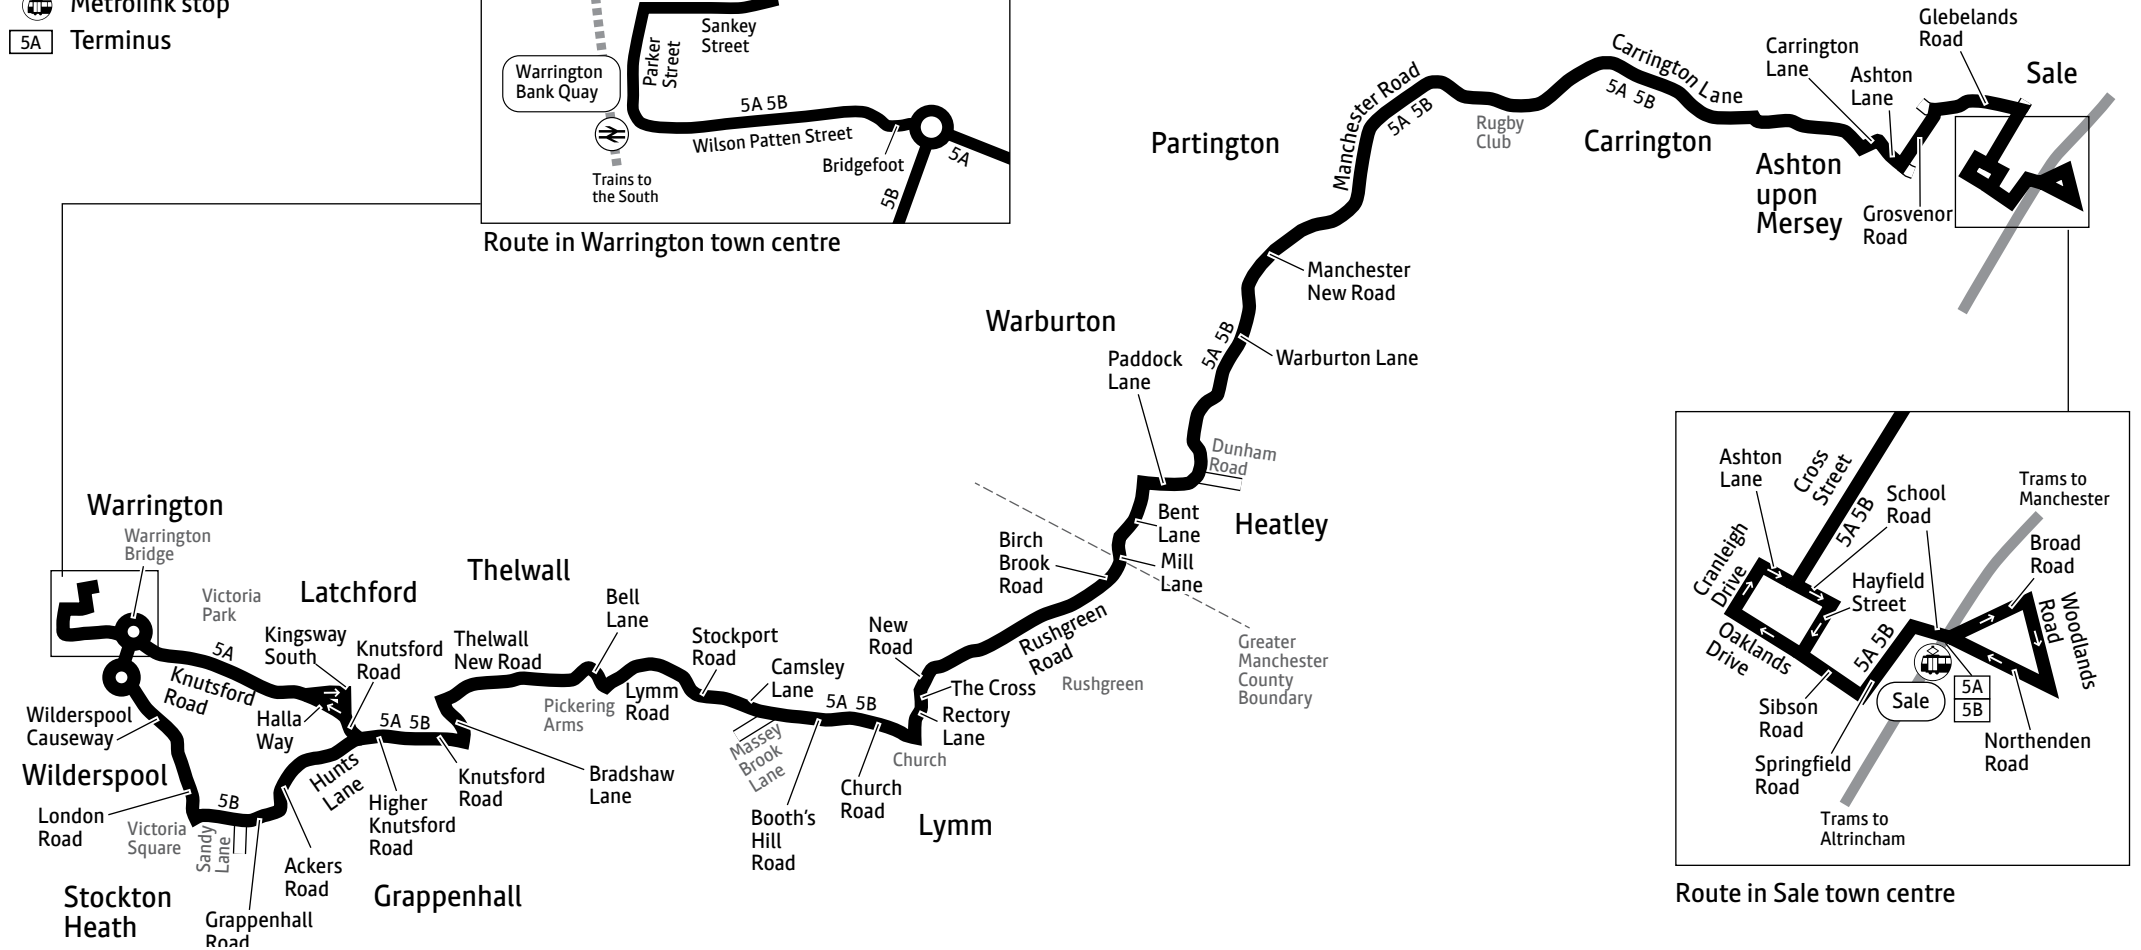

Continues after route plan

5A 5B

Key

-  Bus route
-  Train line
-  Tram line
-  Direction of travel
-  Bus station/connection point
-  Train station
-  Metrolink stop
-  Terminus

Route in Warrington town centre

Saturdays

Sale, Metrolink Stop	0909		1609	1709	1809	1903										
Ashton, Manor Avenue	0919		1619	1719	1818	1912										
Carrington, Rugby Club	0927		1627	1727	1825	1919										
Partington, Manchester New Road	0933		1633	1733	1830	1924										
Lymm Cross	0946	and	1646	1746	1841	1935										
Lymm Church	0947	every	1647	1747	1842	1936										
Statham, Massey Brook Lane	0951	hour	1651	1751	1846	1939										
Thelwall, Pickering Arms	0955	until	1655	1755	1850	1943										
Knutsford Road/Bradshaw Lane	1001		1701	1801	1855	1948										
Latchford, Shopping Centre	1005		1705	1805	1859	1952										
Knutsford Road, Victoria Park	1008		1708	1808	1901	1954										
Warrington Bank Quay Station	1015		1715	1815	1907	2000										
Warrington Interchange	1019		1719	1818	1910	2003										