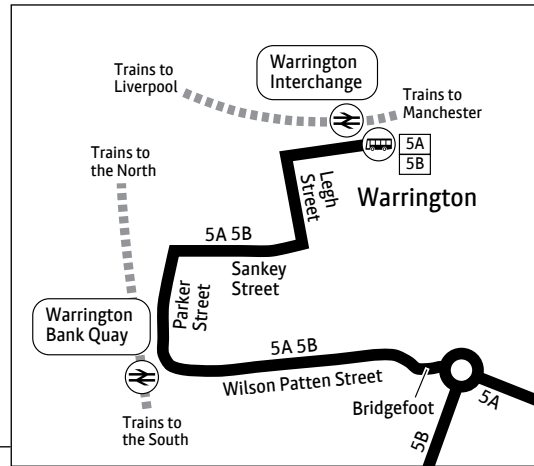

Saturdays

Warrington Interchange	0754	0854		1654	1754										
Warrington Bank Quay Station	0757	0858		1658	1758										
Knutsford Road, Victoria Park	0802	0903		1703	1803										
Latchford, Kingsway South	0805	0906		1706	1805										
Knutsford Road/Bradshaw Lane	0809	0911	and	1711	1809										
Thelwall, Pickering Arms	0813	0916	every	1716	1813										
Satham, Massey Brook Lane	0817	0920	hour	1720	1817										
Lymm Church	0820	0924	until	1724	1820										
Lymm Cross	0822	0926		1726	1822										
Partington, Manchester New Road	0835	0939		1739	1835										
Carrington, Rugby Club	0840	0944		1744	1840										
Ashton, Manor Avenue	0847	0951		1751	1846										
Sale, Metrolink Stop	0900	1004		1804	1858										

Bus 5B does not run on Mondays to Saturdays

SD – Schooldays only

SH – School holidays only

a – Runs via Lymm High School at 1519. Also calls at Partington, Broadoak School at 1538

♿ – All bus 5A journeys are run using easy access buses. See inside front cover of this leaflet for details

Continues after route plan

5A 5B

Key

-  Bus route
-  Train line
-  Tram line
-  Direction of travel
-  Bus station/connection point
-  Train station
-  Metrolink stop
-  Terminus

Route in Warrington town centre