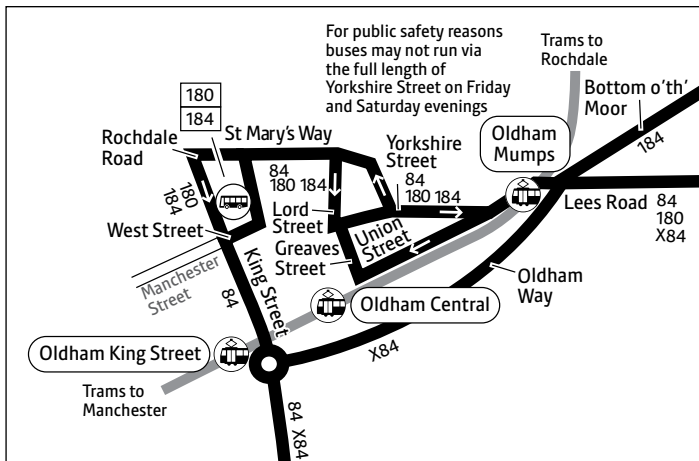

Key

- Bus route
- Train line
- Tram line
- Direction of travel
- Bus station/connection point
- Train station
- Metrolink stop
- Terminus

Routes in Oldham town centre

Stopping places

- X84**
 All stops between Carrcote and Clarksfield then at:
- Ashton Road/Primrose Bank
 - Copster Hill Road/Ashton Road
 - Copster Hill Road/Hollins Road
 - Garden Suburb
 - Chapel Road
 - Hollinwood, Mersey Road North
 - Failsworth, Pole
 - Dean Lane
 - Oldham Road, New Cross
 - Oldham Street (to Manchester)
 - Manchester, Piccadilly Gardens
- Buses 84, 180 and 184 stop at all bus stops along the route**