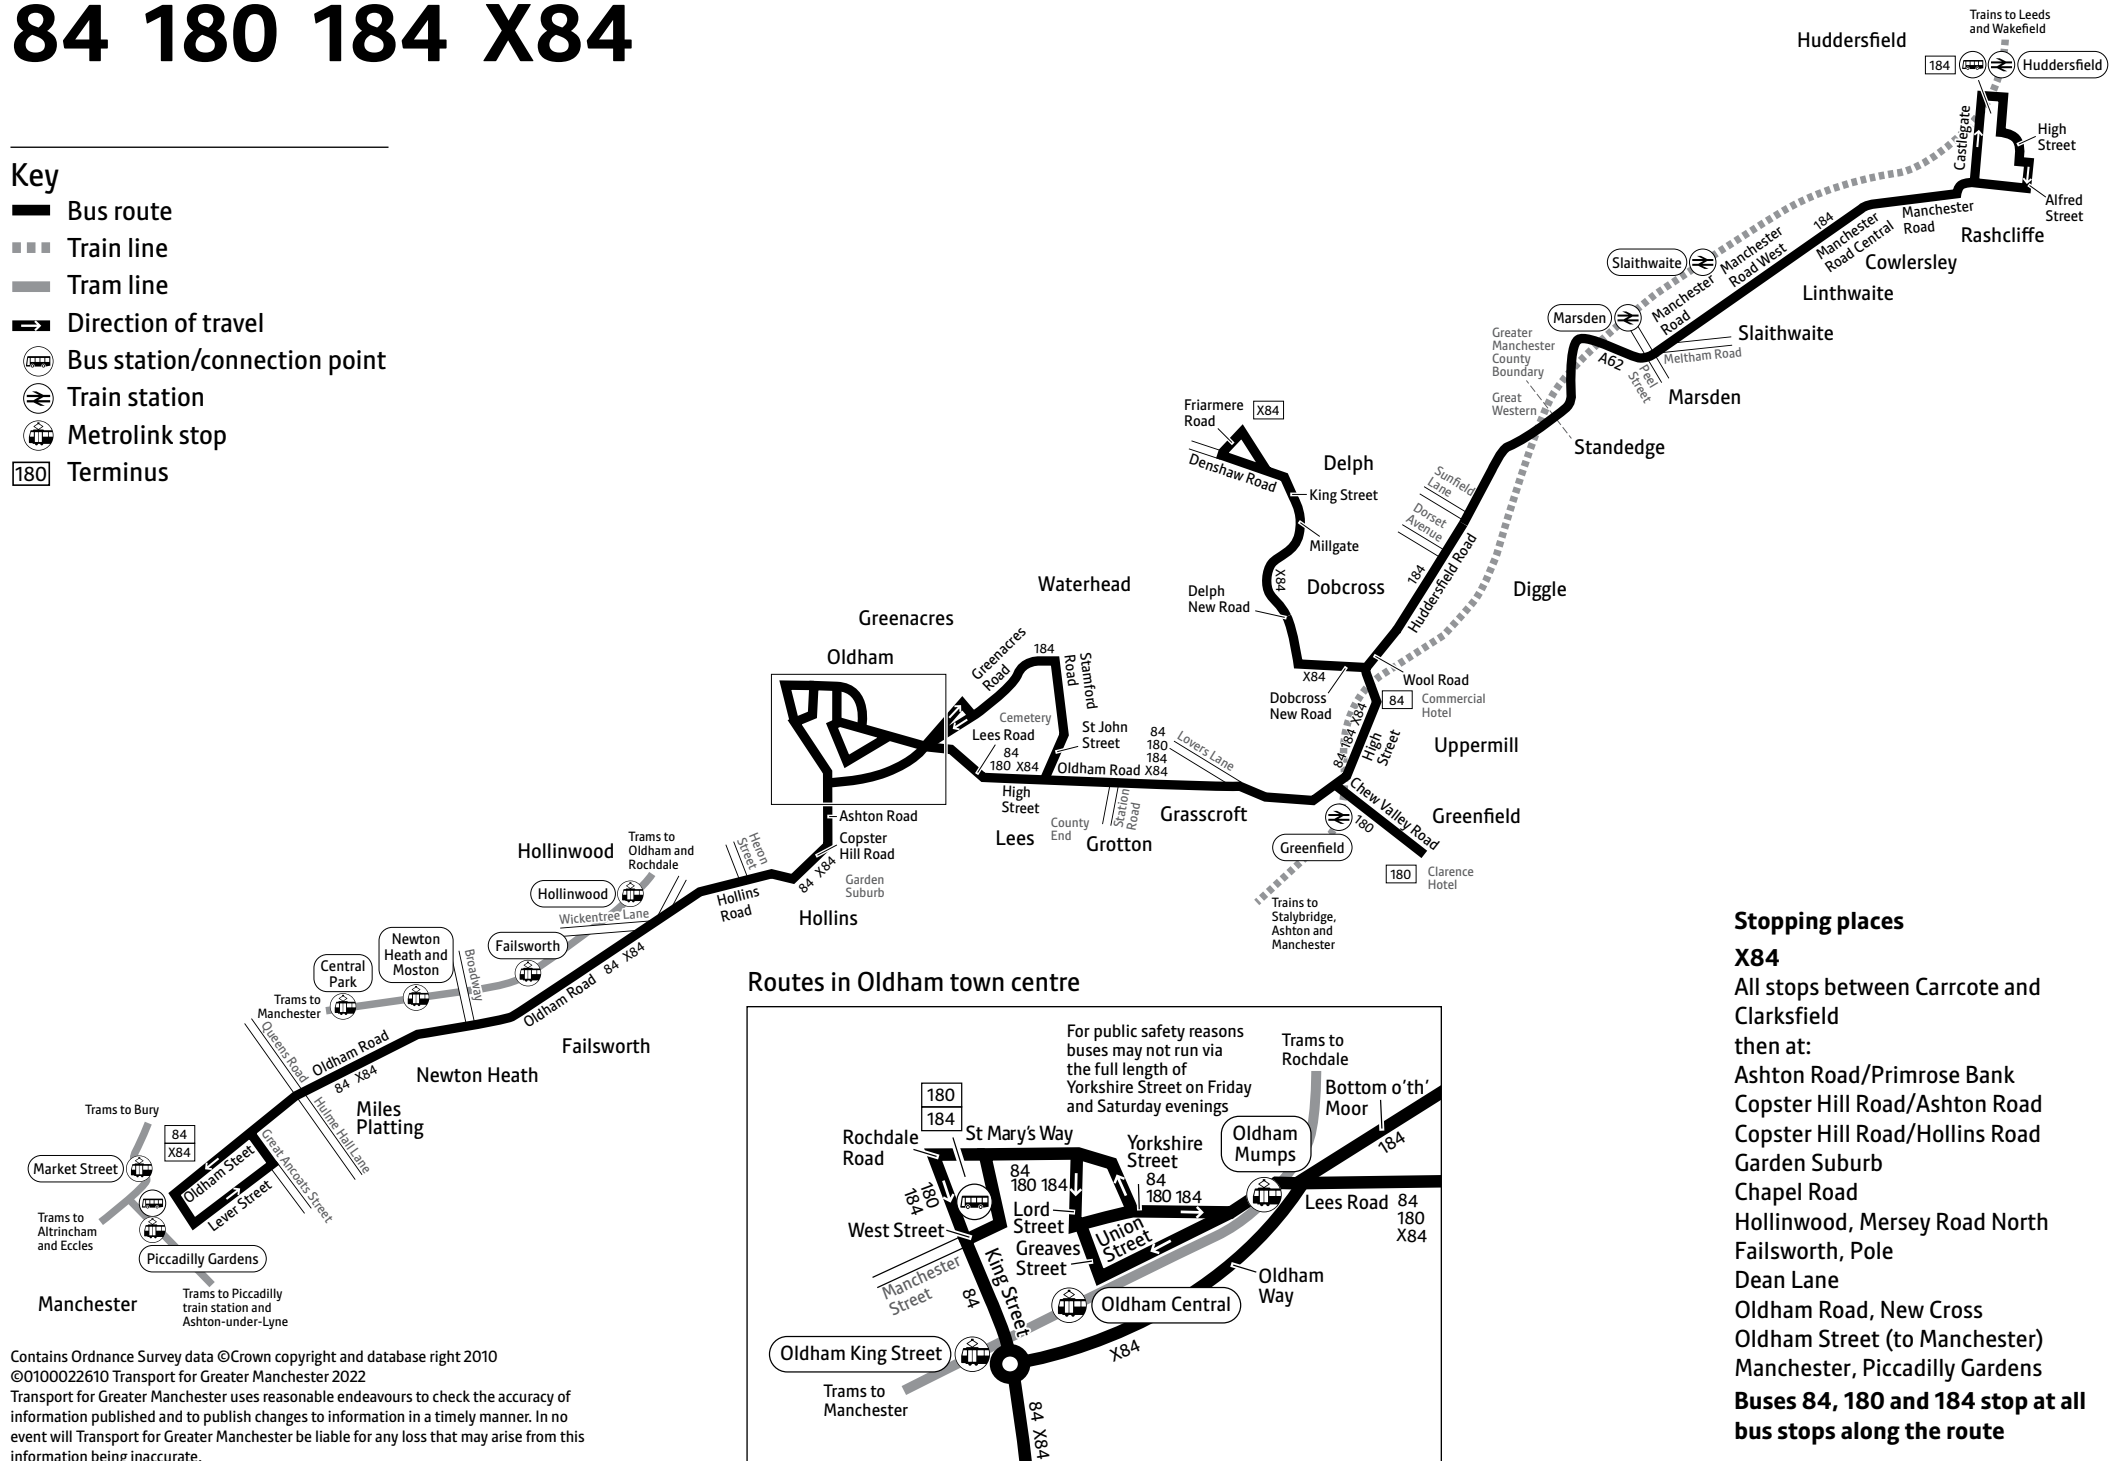

84 180 184 X84

Key

- Bus route
- Train line
- Tram line
- Direction of travel
- Bus station/connection point
- Train station
- Metrolink stop
- Terminus

Routes in Oldham town centre