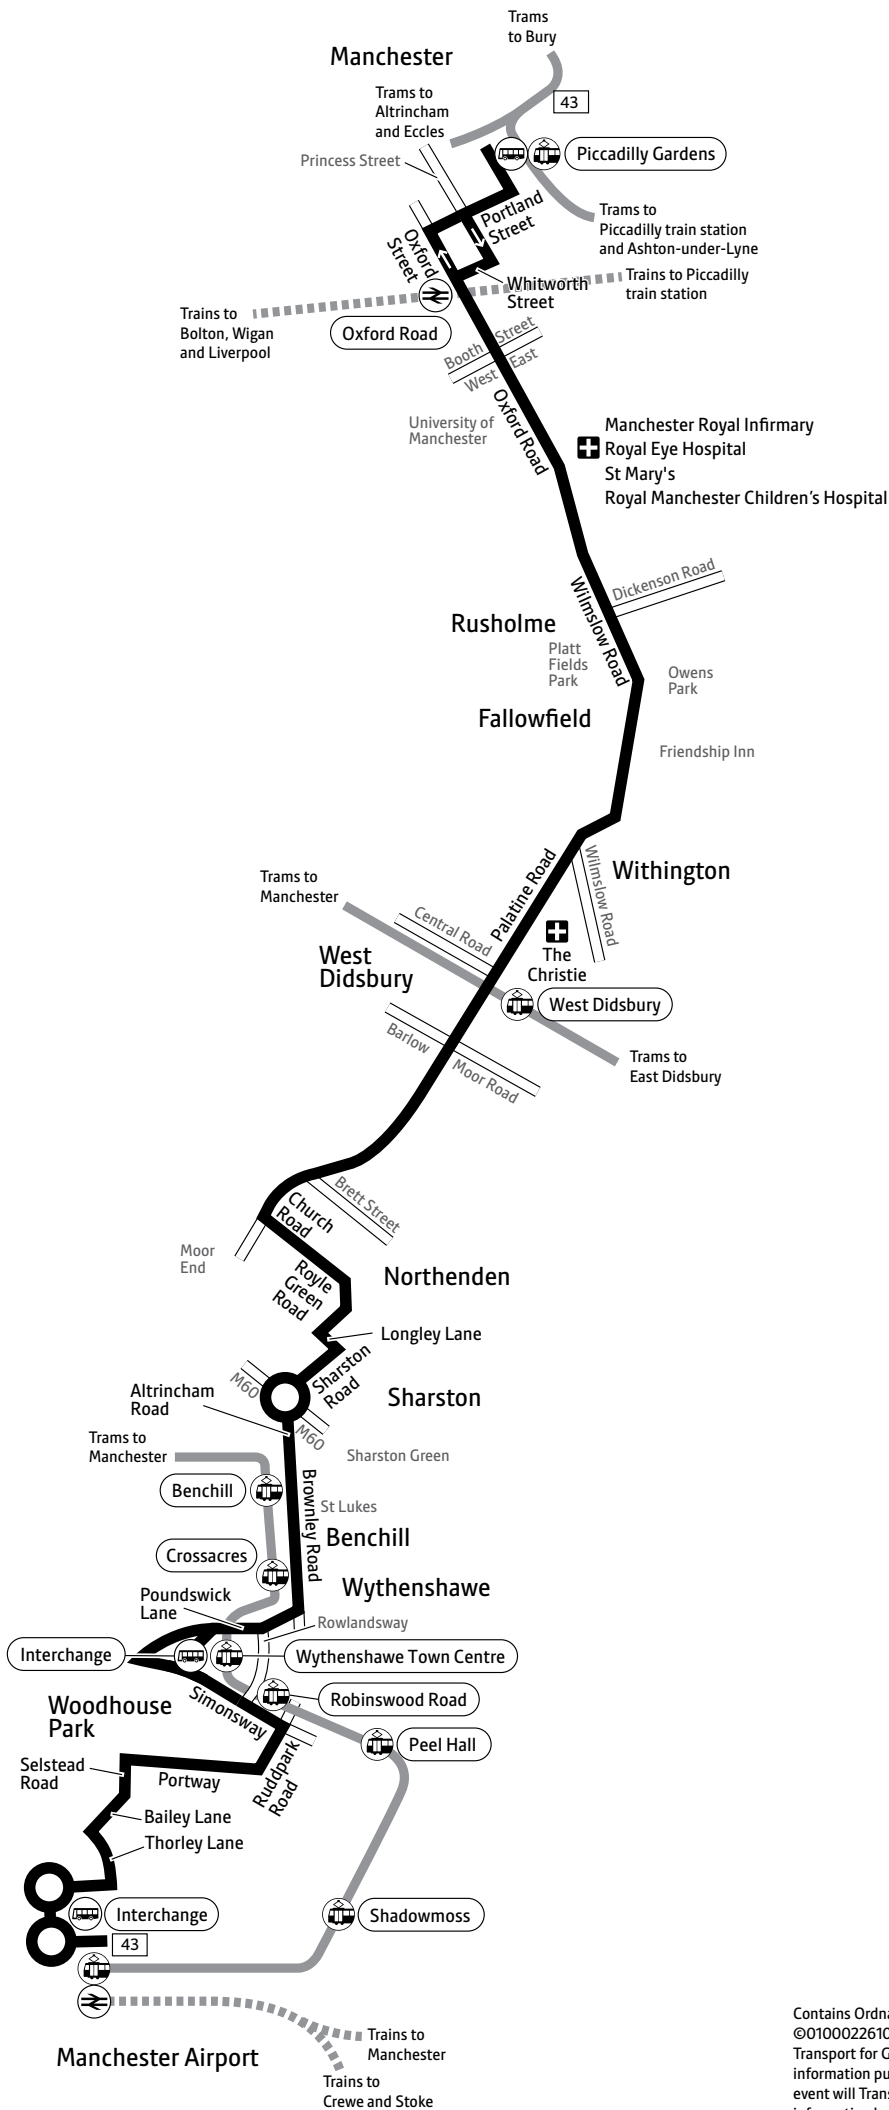

Key

- Bus route
- Train line
- Tram line
- Direction of travel
- Bus station/connection point
- Train station
- Metrolink stop
- Hospital
- Terminus