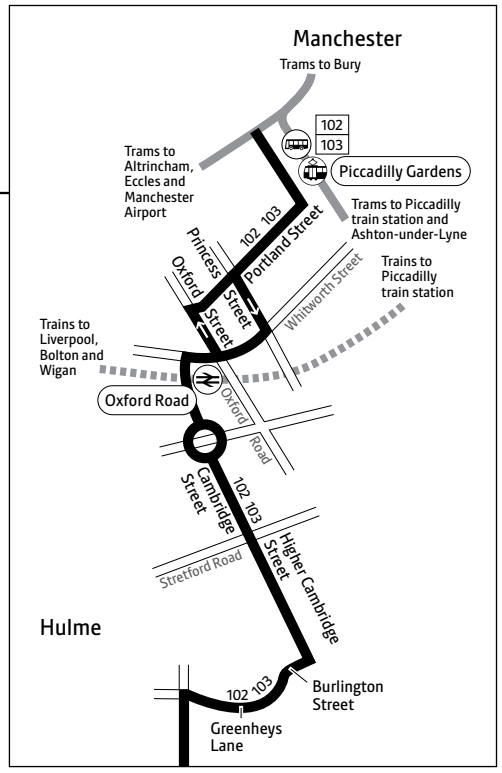

Summer times: between mid July and early September, some timetables will be different. Check www.tfgm.com for details

102 103

- Key**
- Bus route
 - Train line
 - Tram line
 - Direction of travel
 - Bus station/connection point
 - Train station
 - Metrolink stop
 - Hospital
 - Terminus