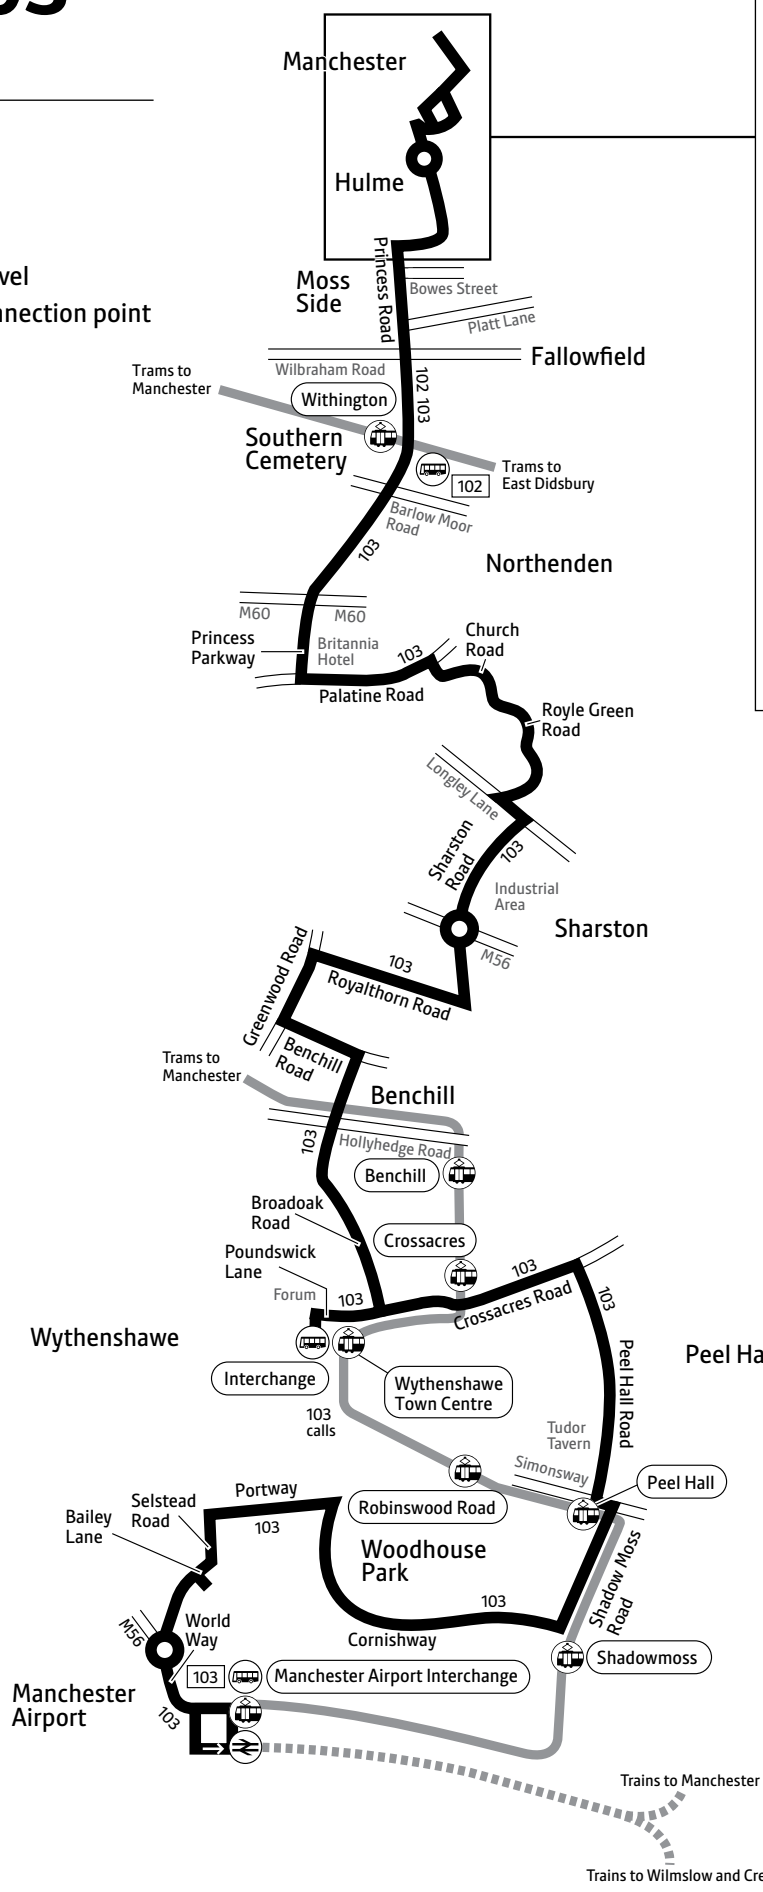

102 103

1. **Key**
2. Bus route
   - Train line
   - Tram line
   - Direction of travel
   - Bus station/connection point
   - Train station
   - Metrolink stop
   - Hospital
   - Terminus

Contains Ordnance Survey data ©Crown copyright and database right 2010
©0100022610 Transport for Greater Manchester 2020
Transport for Greater Manchester uses reasonable endeavours to check the accuracy of information published and to publish changes to information in a timely manner. In no event will Transport for Greater Manchester be liable for any loss that may arise from this information being inaccurate.