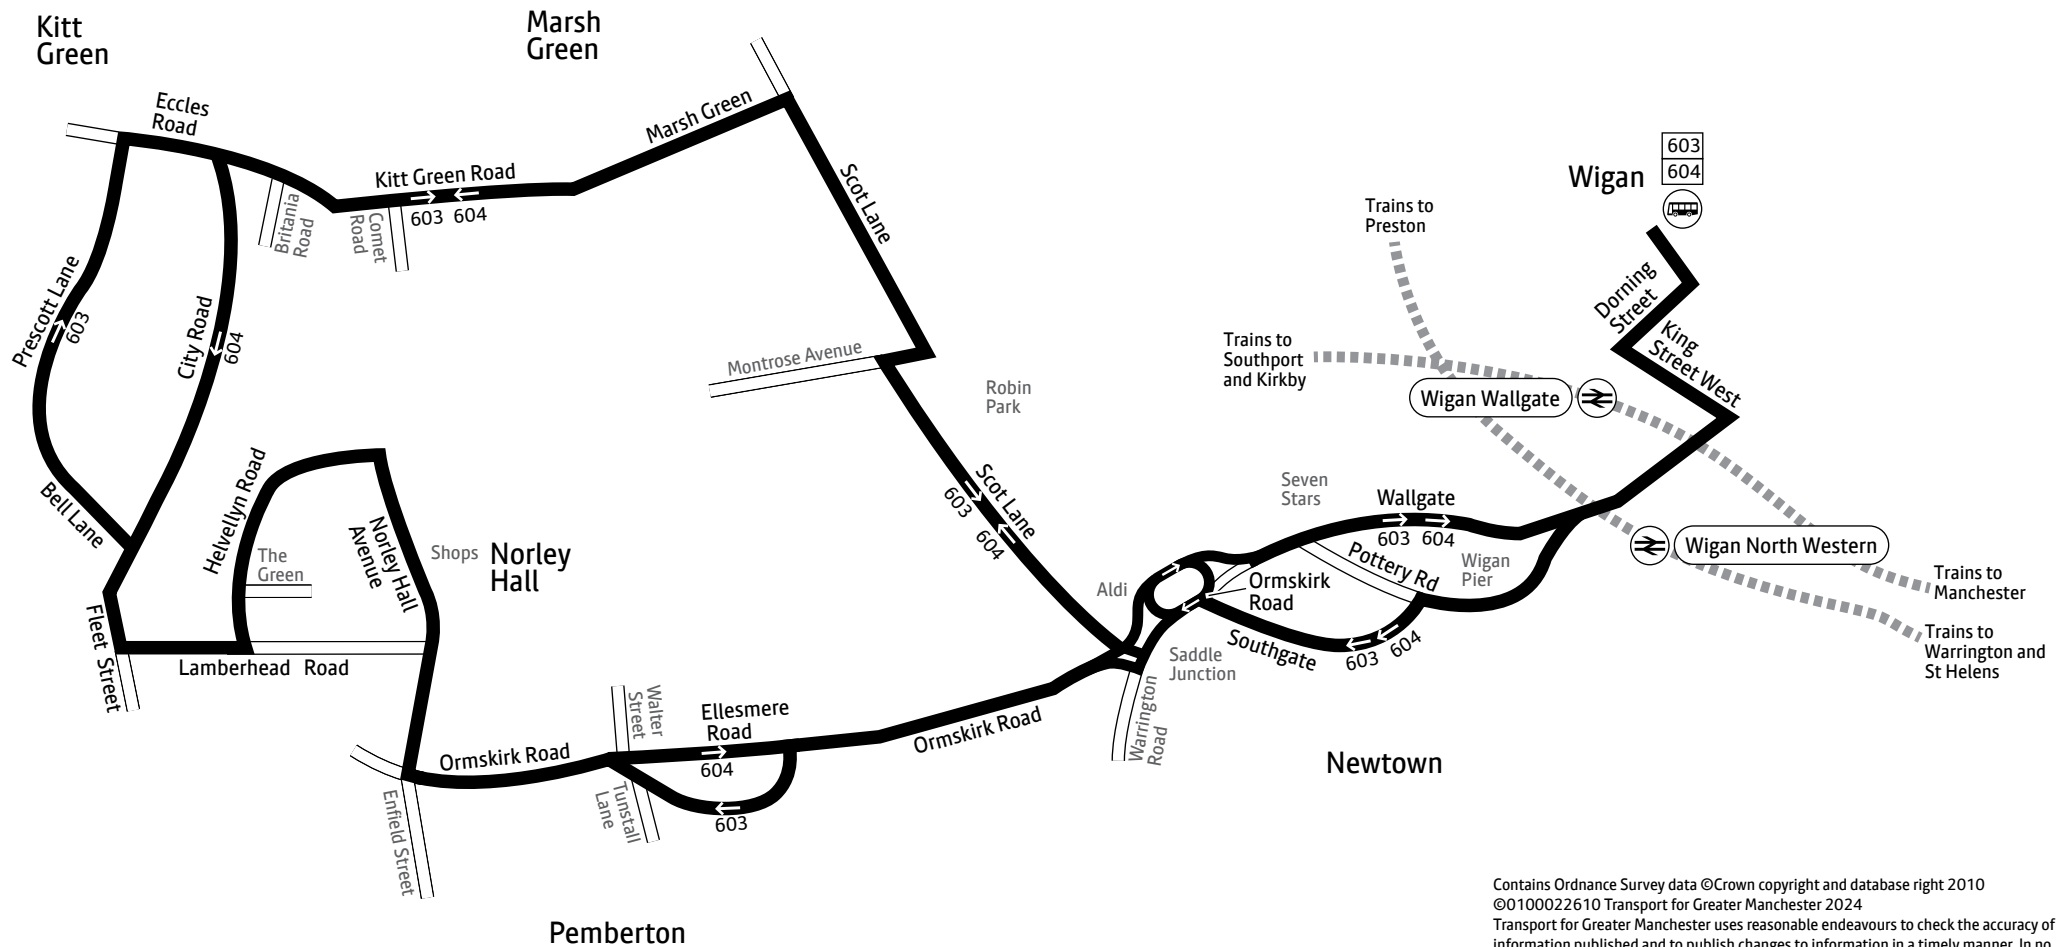

603 604

1. **Key**
2. Bus route
   - Train line
   - Direction of travel
   - Bus station/connection point
   - Train station
   - Terminus

Contains Ordnance Survey data ©Crown copyright and database right 2010
©0100022610 Transport for Greater Manchester 2024
Transport for Greater Manchester uses reasonable endeavours to check the accuracy of information published and to publish changes to information in a timely manner. In no event will Transport for Greater Manchester be liable for any loss that may arise from this information being inaccurate.