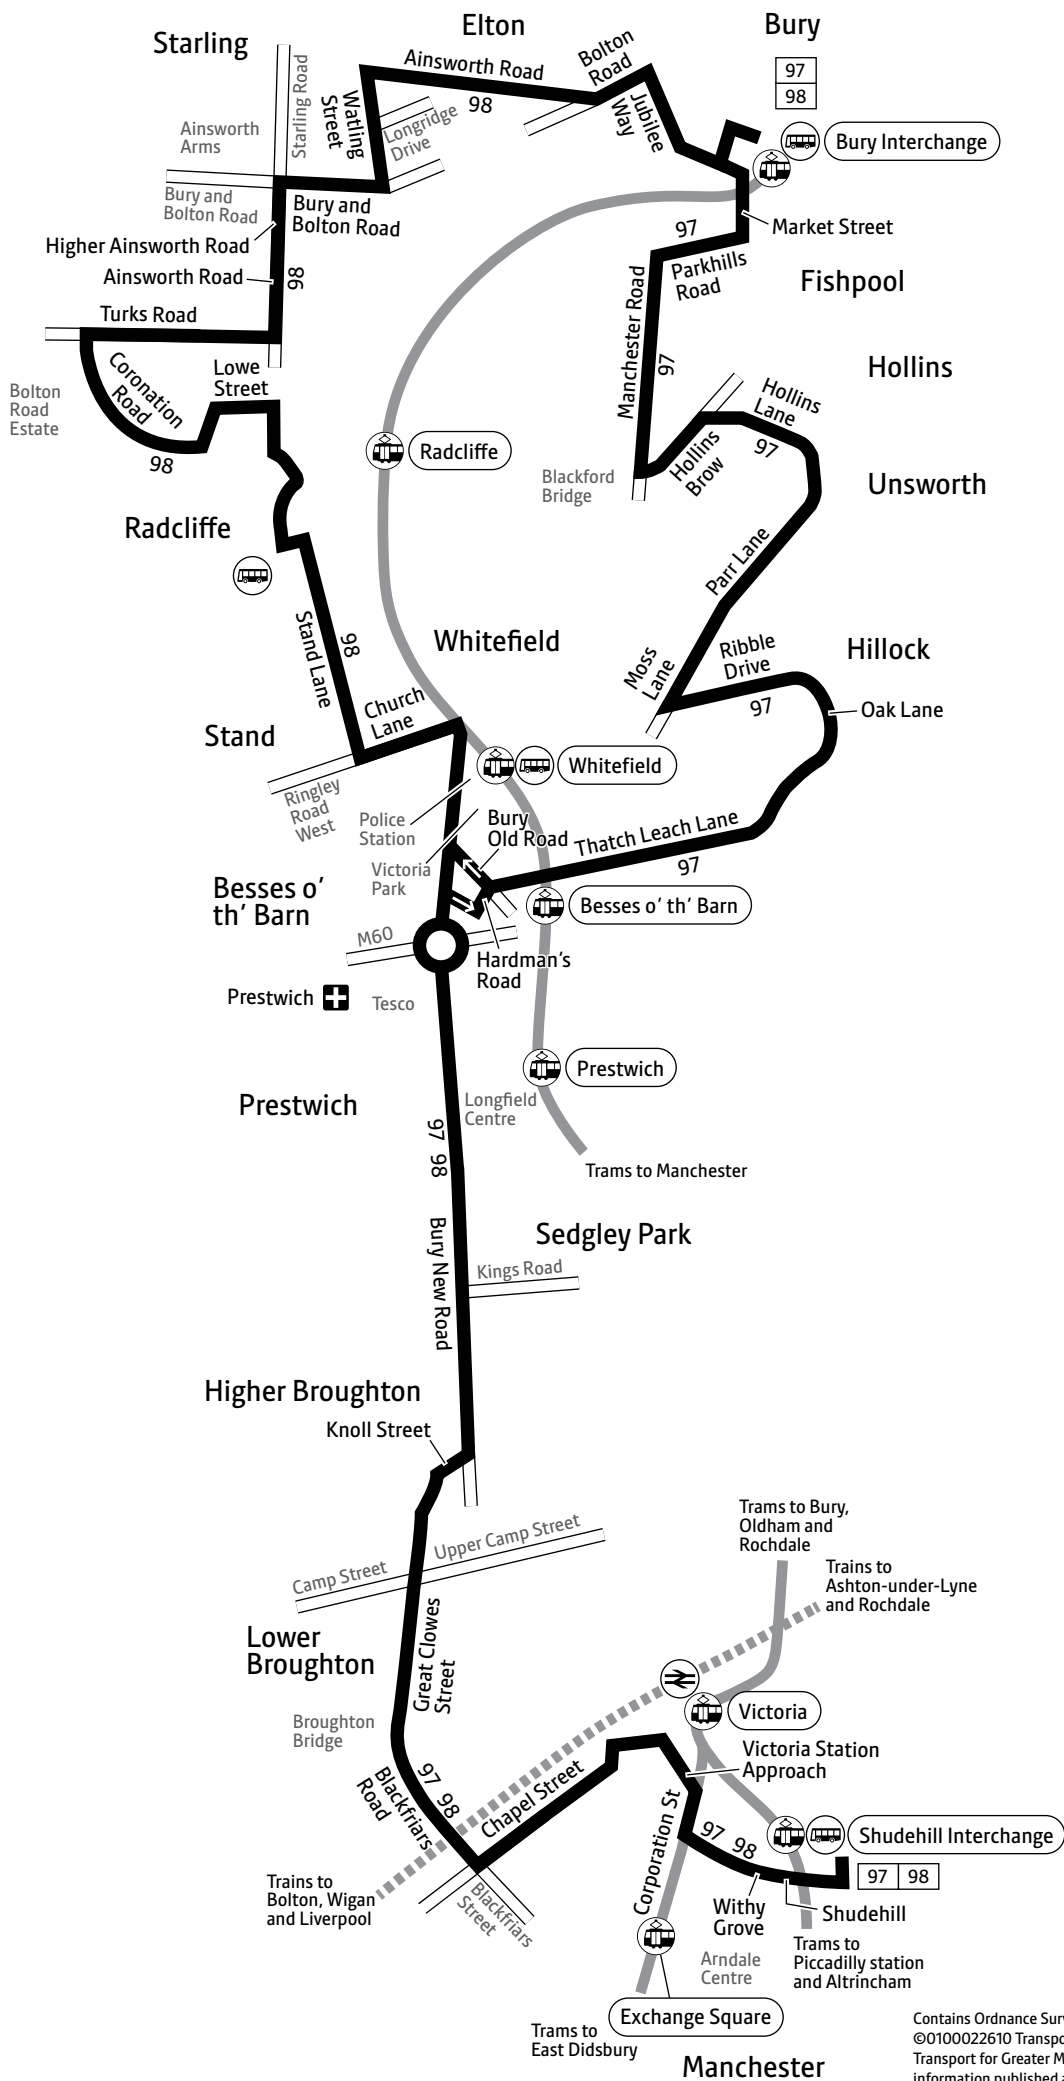

1. **Key**
2. Bus route
   - Train line
   - Tram line
   - Direction of travel
   - Bus station/connection point
   - Train station
   - Metrolink stop
   - Hospital
   - 97 | 98 Terminus