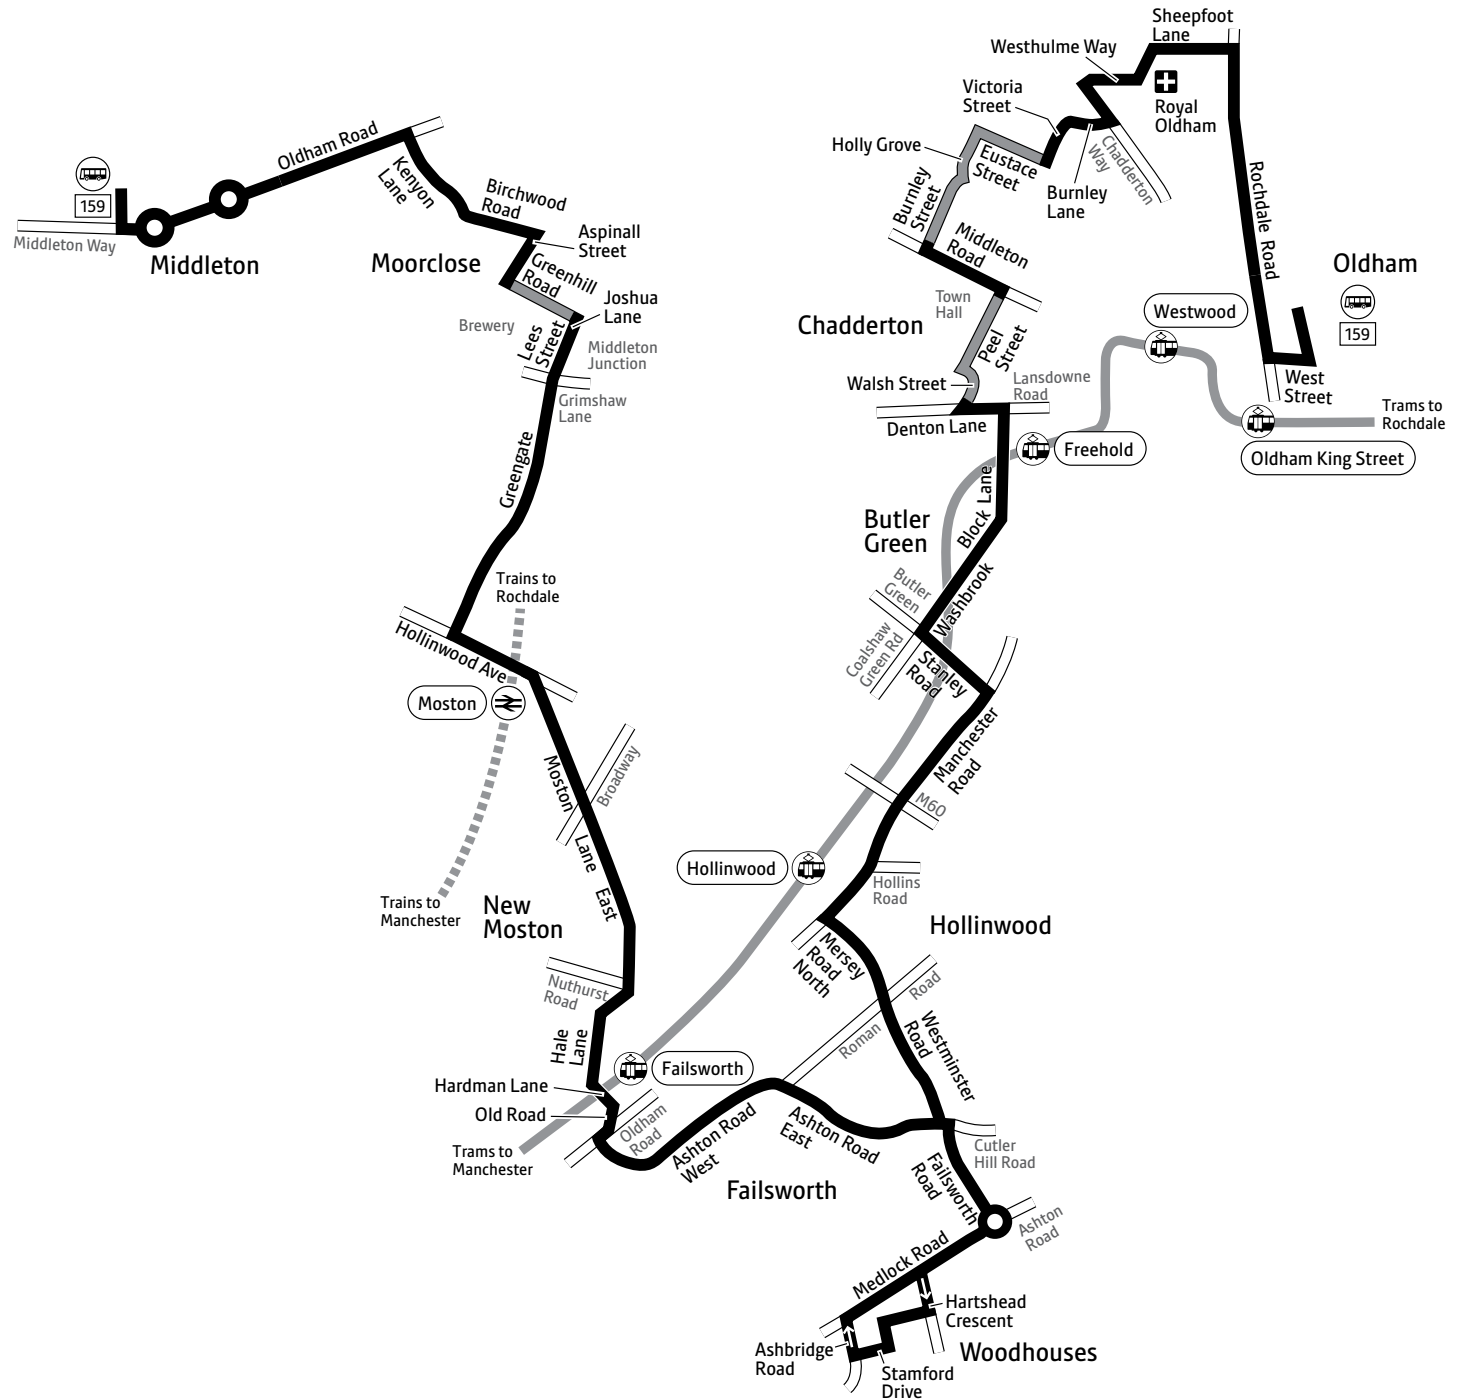

Saturday 8am to 5.30pm

Sunday* Closed

*Including public holidays

159

Key

-  Bus route
-  Hail and ride:
passengers can get on or off
the bus wherever it is safe
-  Train line
-  Tram line
-  Direction of travel
-  Bus station/connection point
-  Train station
-  Metrolink stop
-  Hospital
-  Terminus