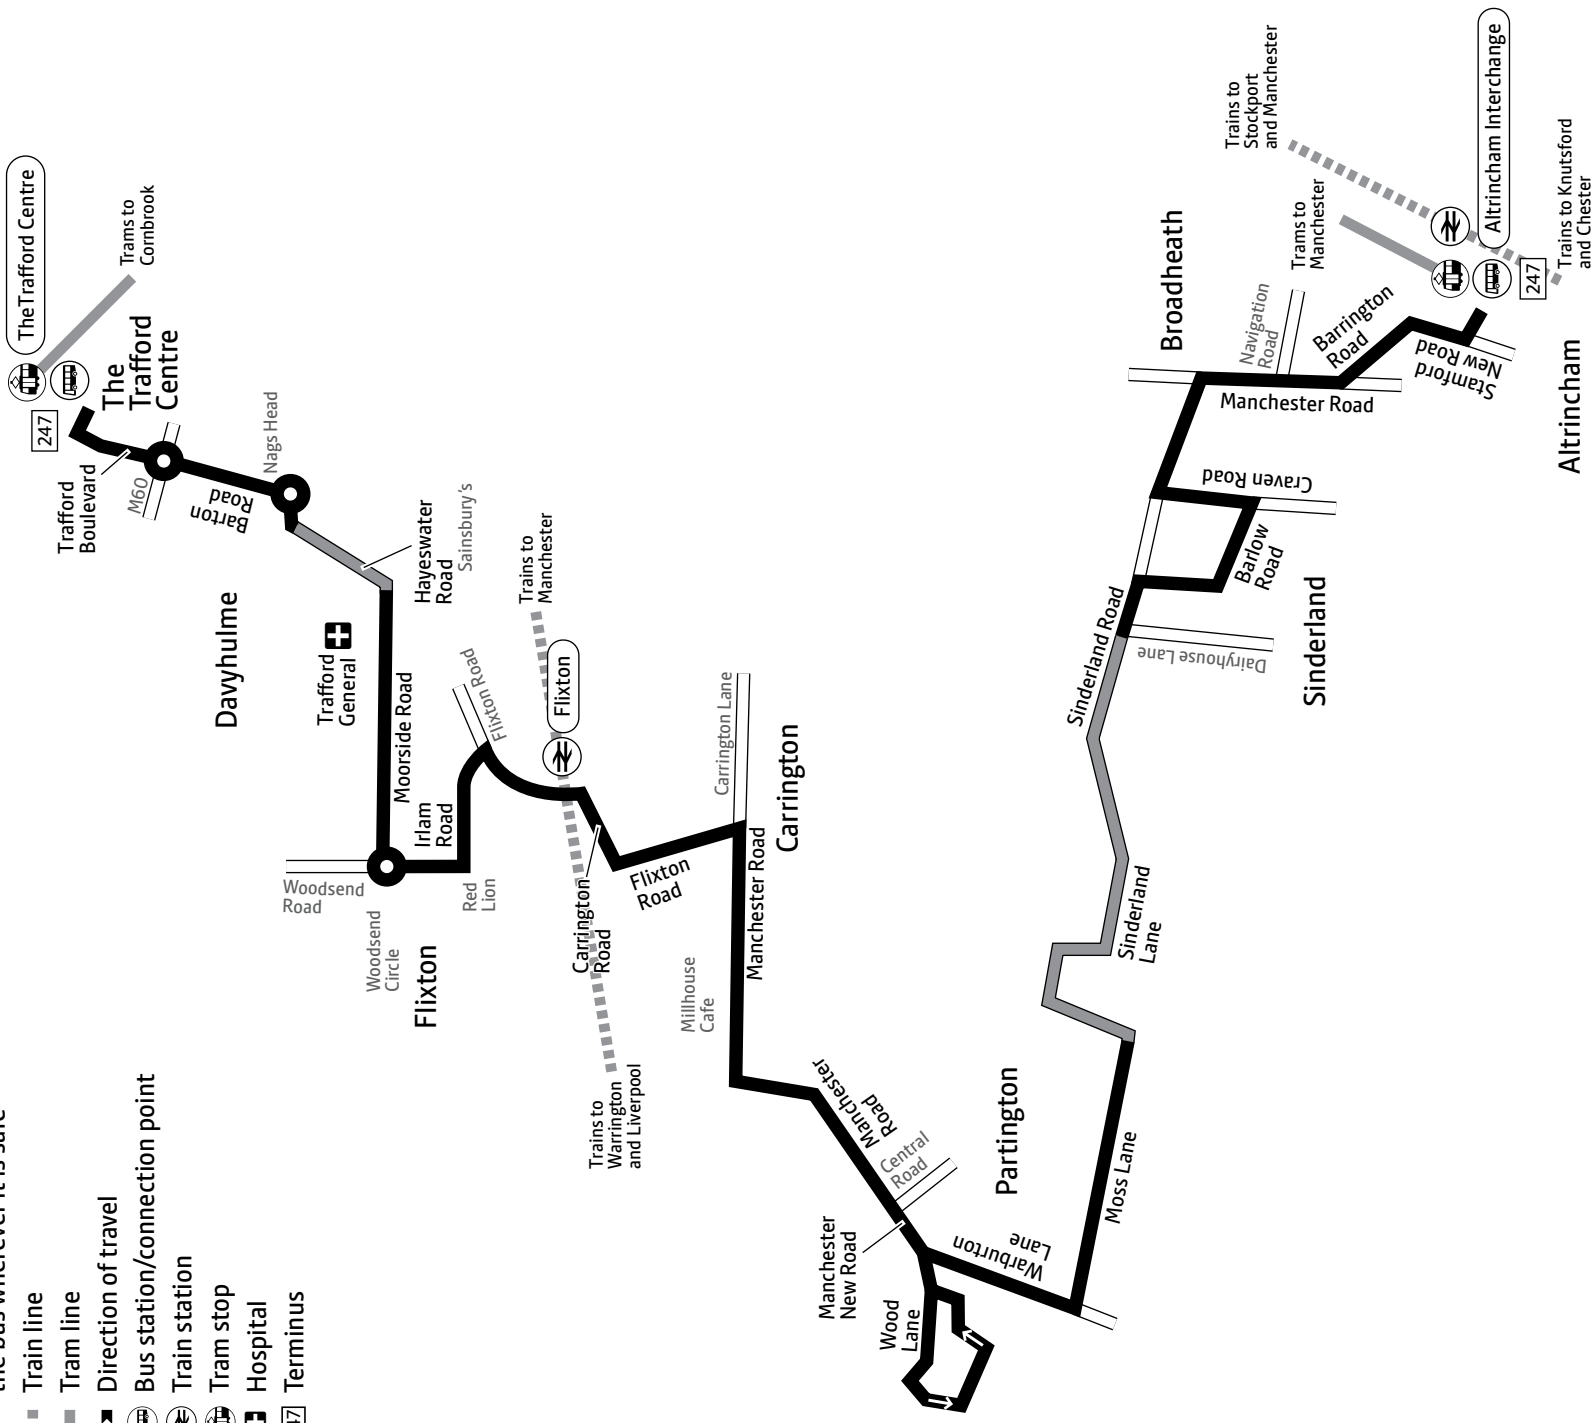

Using this timetable

Timetables show the direction of travel, bus numbers and the days of the week.

Main stops on the route are listed on the left. Where no time is shown against a particular stop, the bus does not stop there on that journey. Check any letters which are shown in the timetable against the key at the bottom of the page.

Using the 24 hour clock

Times are shown in four figures. The first two are the hour and the last two are the minutes.

0753 is 53 minutes past 7am

1953 is 53 minutes past 7pm

Operator details

Arriva North West

Key

-  Bus route
-  Hail and ride: passengers can get on or off the bus wherever it is safe
-  Train line
-  Tram line
-  Direction of travel
-  Bus station/connection point
-  Train station
-  Tram stop
-  Hospital
-  Terminus