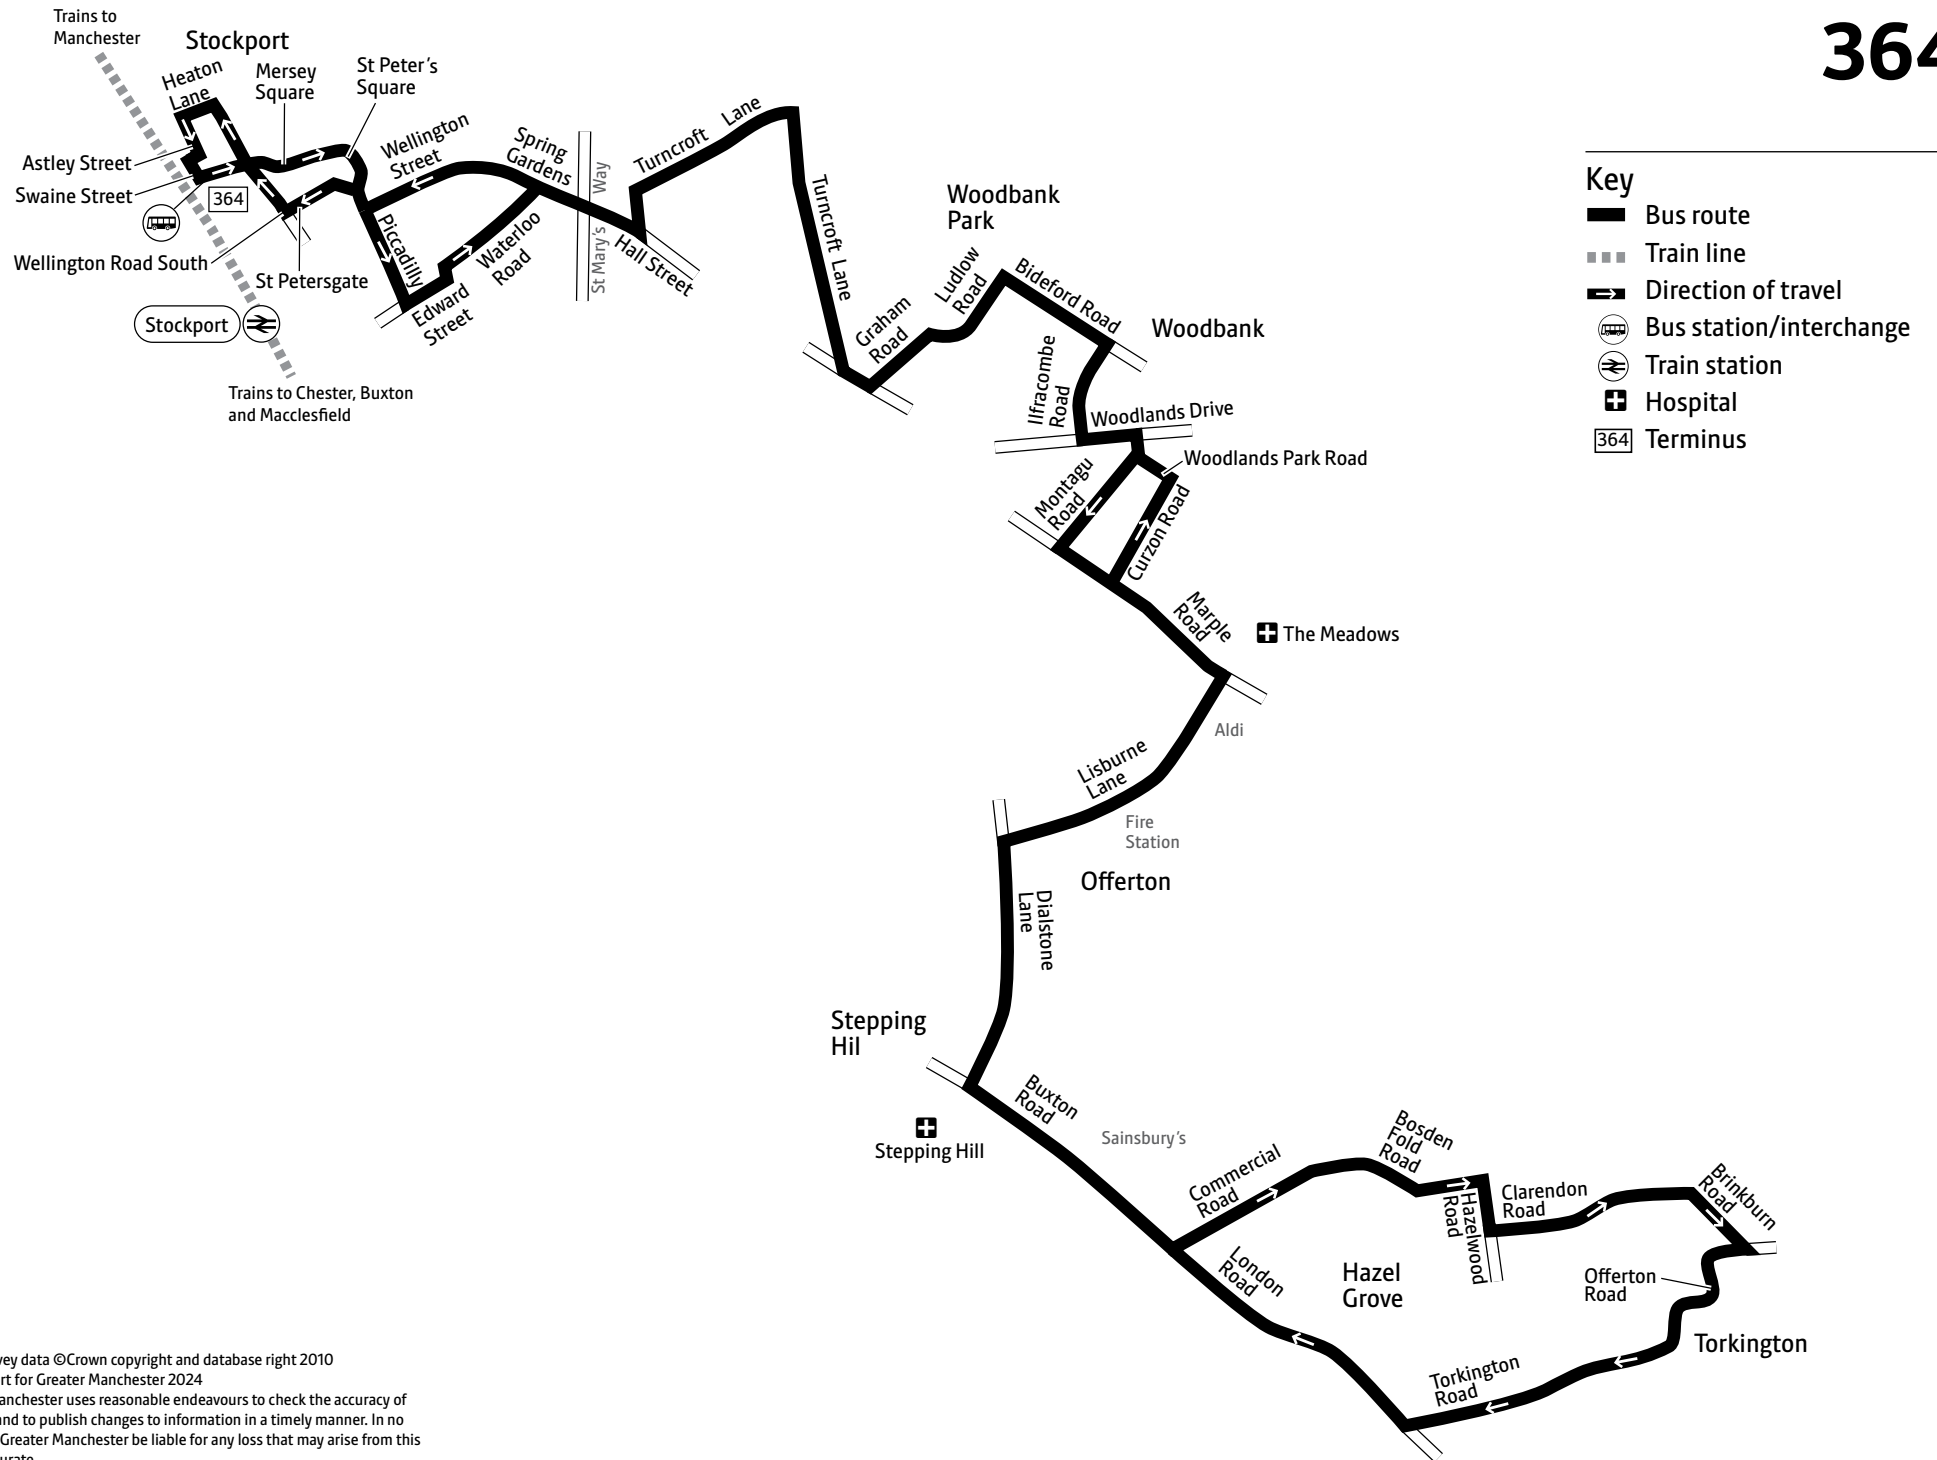

Using this timetable

Timetables show the direction of travel, bus numbers and the days of the week.

Main stops on the route are listed on the left.

Where no time is shown against a particular stop, the bus does not stop there on that journey.

Using the 24 hour clock

Times are shown in four figures.

The first two are the hour and the last two are the minutes.

0753 is 53 minutes past 7am

1953 is 53 minutes past 7pm

Operator details

Stotts

142-144 Lees Road

*Including public holidays

Mondays to Saturdays

	SD	SSH						SD	SSH	SSH	
Stockport Interchange		0850	0950	1050	1150	1250	1350	1450	1450	1550	1650
Woodbank Park		0855	0955	1055	1155	1255	1355	1455	1455	1555	1655
Woodbank Estate		0901	1001	1101	1201	1301	1401	1501	1501	1601	1701
Offerton, Aldi		0906	1006	1106	1206	1306	1406	1506	1506	1606	1706
Offerton, Fire Station	0910	0910	1010	1110	1210	1310	1410	1510	1510	1610	1710
Hazel Grove, Sainsbury's	0915	0915	1015	1115	1215	1315	1415	1515	1515	1615	1715
Hazel Grove, Brinkburn Road	0922	0922	1022	1122	1222	1322	1422		1522	1622	1722
Hazel Grove, Sainsbury's	0925	0925	1025	1125	1225	1325	1425		1525	1625	1725
Woodbank Estate	0931	0931	1031	1131	1231	1331	1431		1531	1631	1731
Woodbank Park	0936	0936	1036	1136	1236	1336	1436		1536	1636	1736
Stockport Interchange	0945	0945	1045	1145	1245	1345	1445		1545	1645	