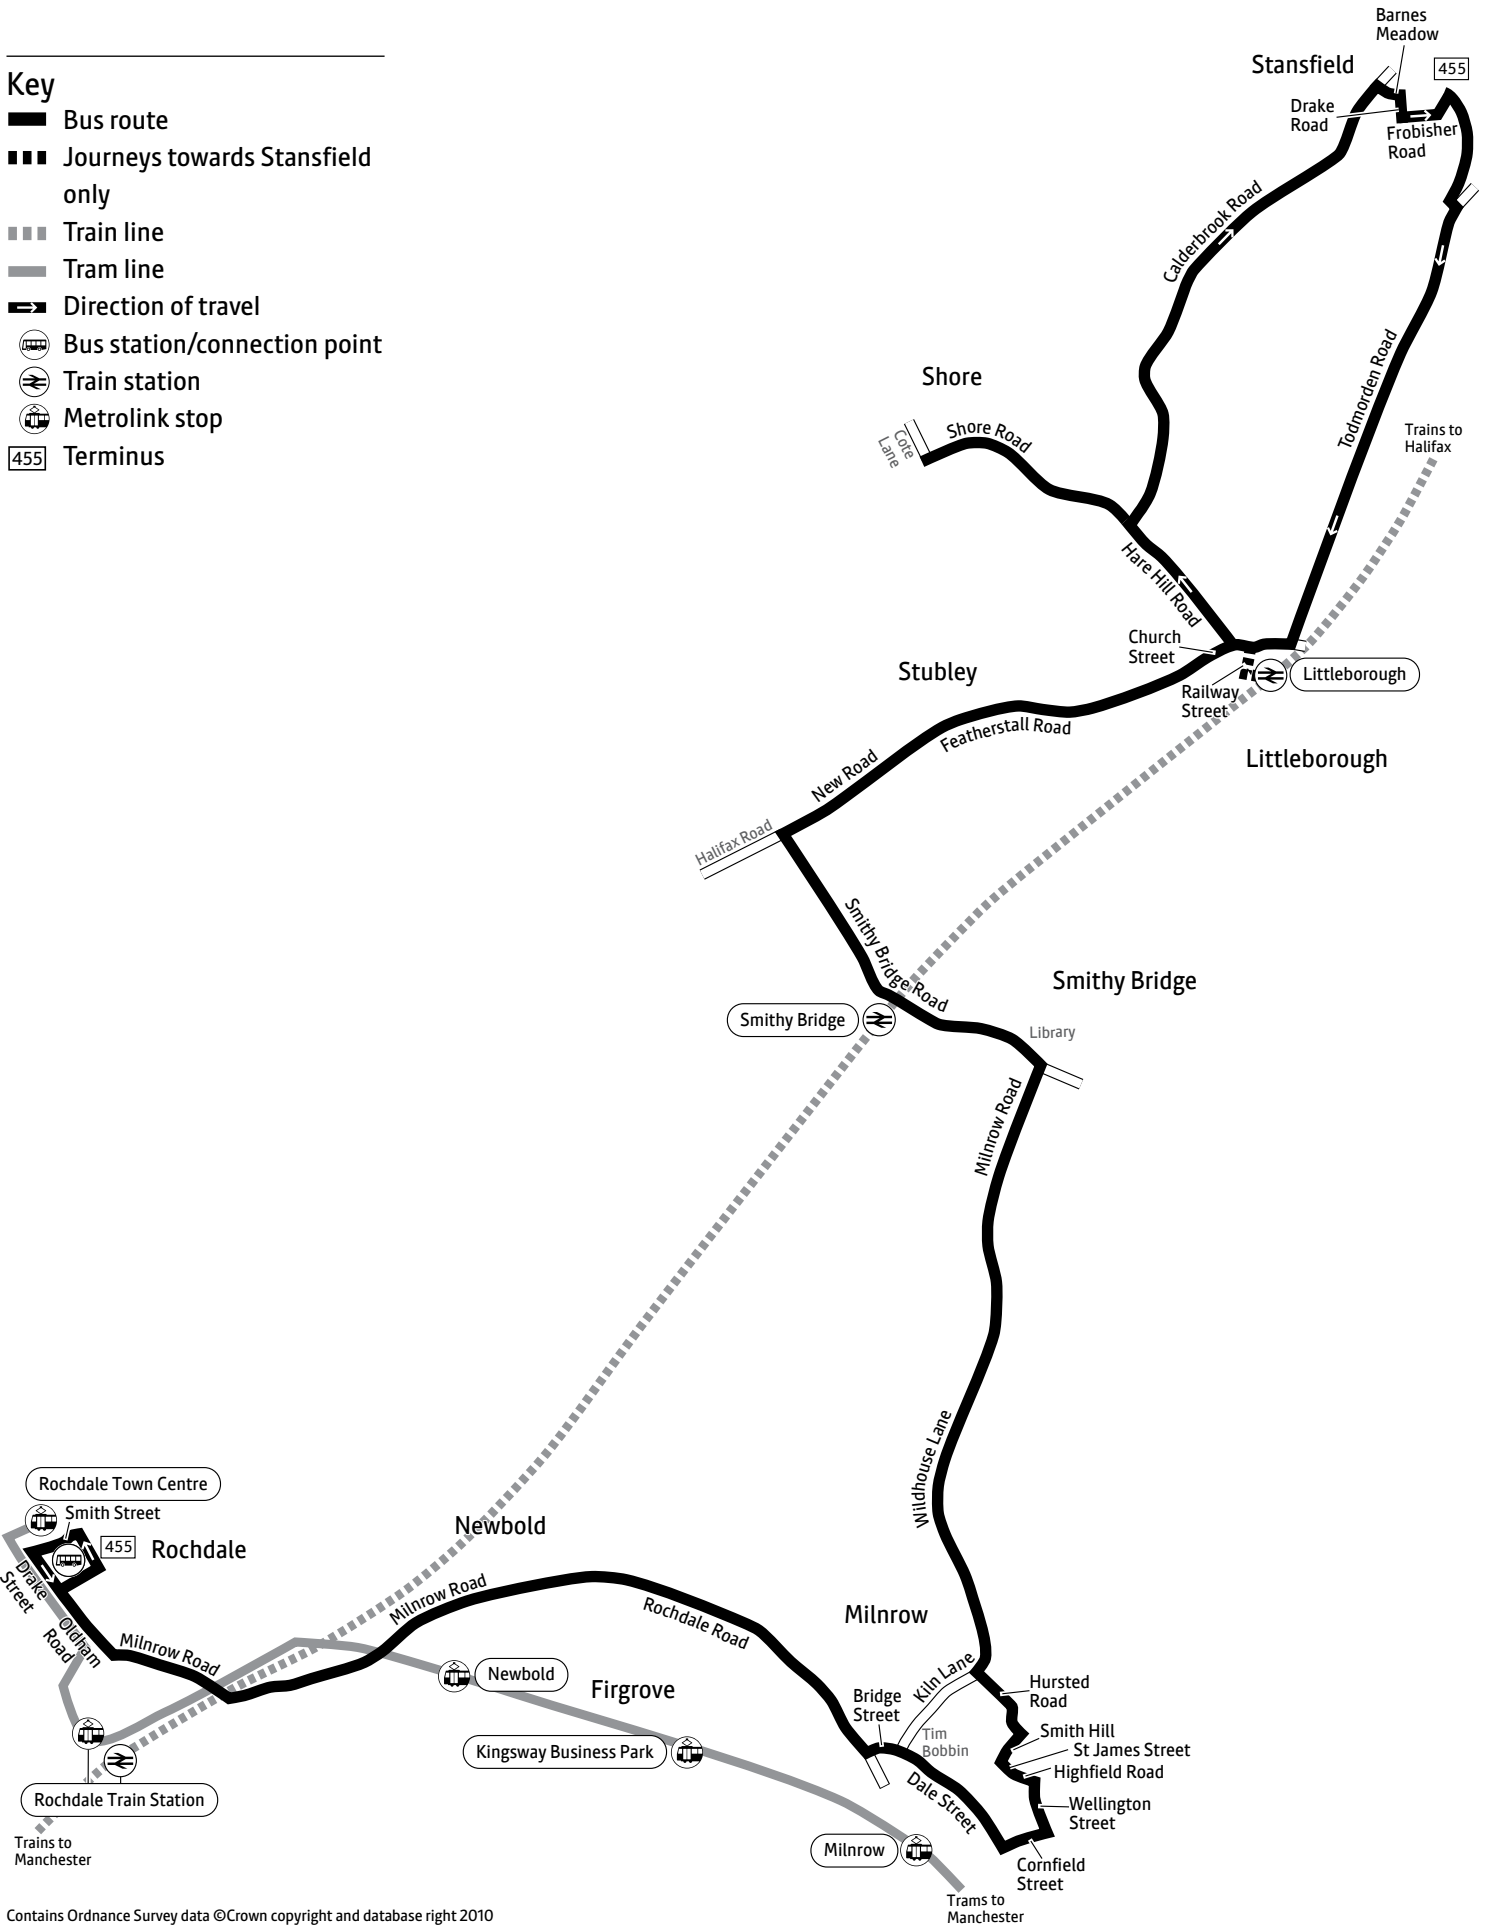

Using this timetable

Timetables show the direction of travel, bus numbers and the days of the week.
Main stops on the route are listed on the left. Where no time is shown against a particular stop, the bus does not stop there on that journey. Check any letters which are shown in the timetable against the key at the bottom of the page.

Using the 24 hour clock

Times are shown in four figures. The first two are the hour and the last two are the minutes.

0753 is 53 minutes past 7am
1953 is 53 minutes past 7pm

Operator details

Rosso
Queensgate Depot
Colne Road
Burnley
BB10 1HH
Telephone 01706 390 520
email getintouch@rossobus.com

Travelshops

Rochdale Interchange
Mon to Fri 7am to to 5.30pm
Saturday 8.30am to 1.15pm and 2pm to 4pm
Sunday* Closed

*Including public holidays

455

Key

-  Bus route
-  Journeys towards Stansfield only
-  Train line
-  Tram line
-  Direction of travel
-  Bus station/connection point
-  Train station
-  Metrolink stop
-  Terminus

Saturdays

Littleborough, Train Station	0811		1811
Shore, Cote Lane	0816	and	1816
Stansfield, Frobisher Road	0825	every	1825
Littleborough, Church Street	0831	hour	1831
Smithy Bridge, Library	0838	until	1838
Milnrow, Tim Bobbin	0846		1846
Rochdale, Interchange	0858		1858