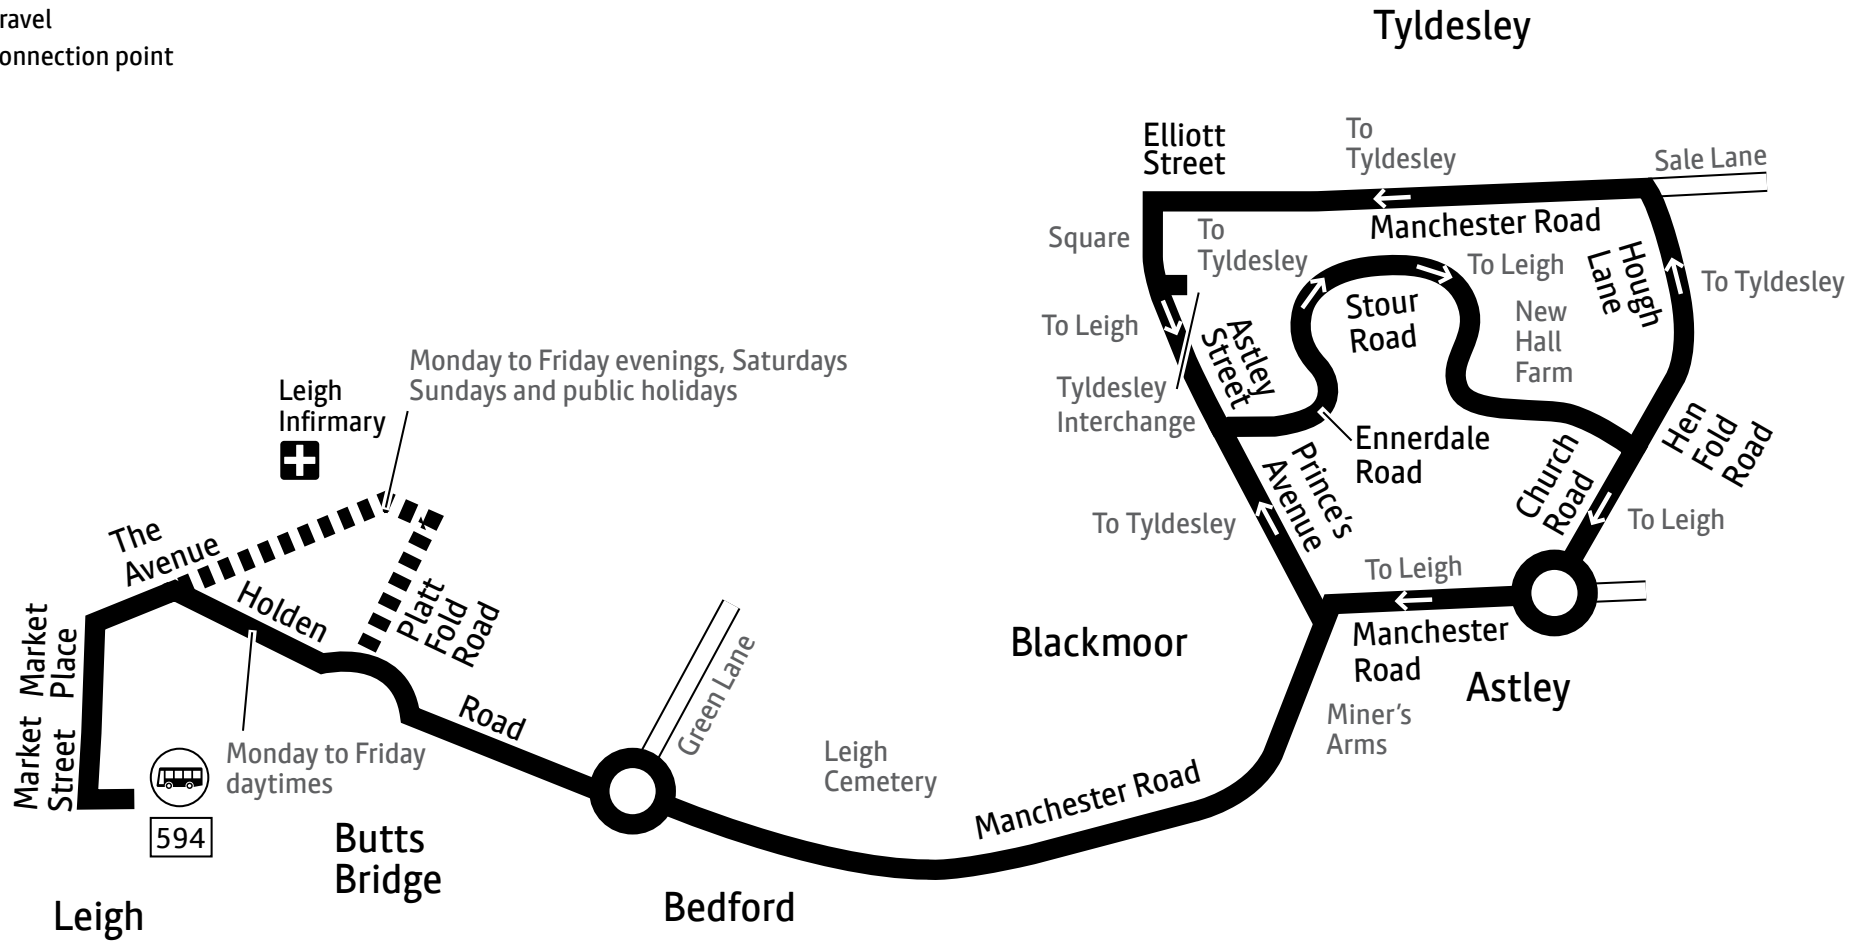

## Using the 24 hour clock

Times are shown in four figures. The first two are the hour and the last two are the minutes.

0753 is 53 minutes past 7am morning.

1953 is 53 minutes past 7pm evening.

## Key

-  Bus route
-  Direction of travel
-  Bus station/connection point
-  Hospital
-  Terminus

Mondays to Fridays

	SH	SD						SD	SH							
Leigh, Bus Station	0806		0920	1020	1120	1220	1320	1420	1420	1520	1620	1720	1820	2015	2215	
Platt Fold Road/Greenways														2018	2218	
Astley, St Mary's High School	0815	0815	0929	1029	1129	1229	1329	1429	1429	1529	1629	1729	1829	2024	2224	
New Hall Farm, Canal Duke	0820	0820	0934	1034	1134	1234	1334	1434	1434	1534	1634	1734	1834	2029	2229	
Tyldesley, Interchange	0733	0828	0828	0942	1042	1142	1242	1342	1442	1442	1542	1642	1742	1842	2036	2236
New Hall Farm, Canal Duke	0739	0834	0834	0948	1048	1148	1248	1348	1448	1448	1548	1648	1748	1848	2043	2243
Astley, St Mary's High School	0745	0840	0840	0954	1054	1154	1254	1354	1454	1454	1554	1654	1754	1853	2045	2245
Platt Fold Road/Greenways														1858	2050	2250
Leigh, Bus Station	0756	0850	0850	1004	1104	1204	1304	1404		1504	1604	1704	1804	1905	2057	2257