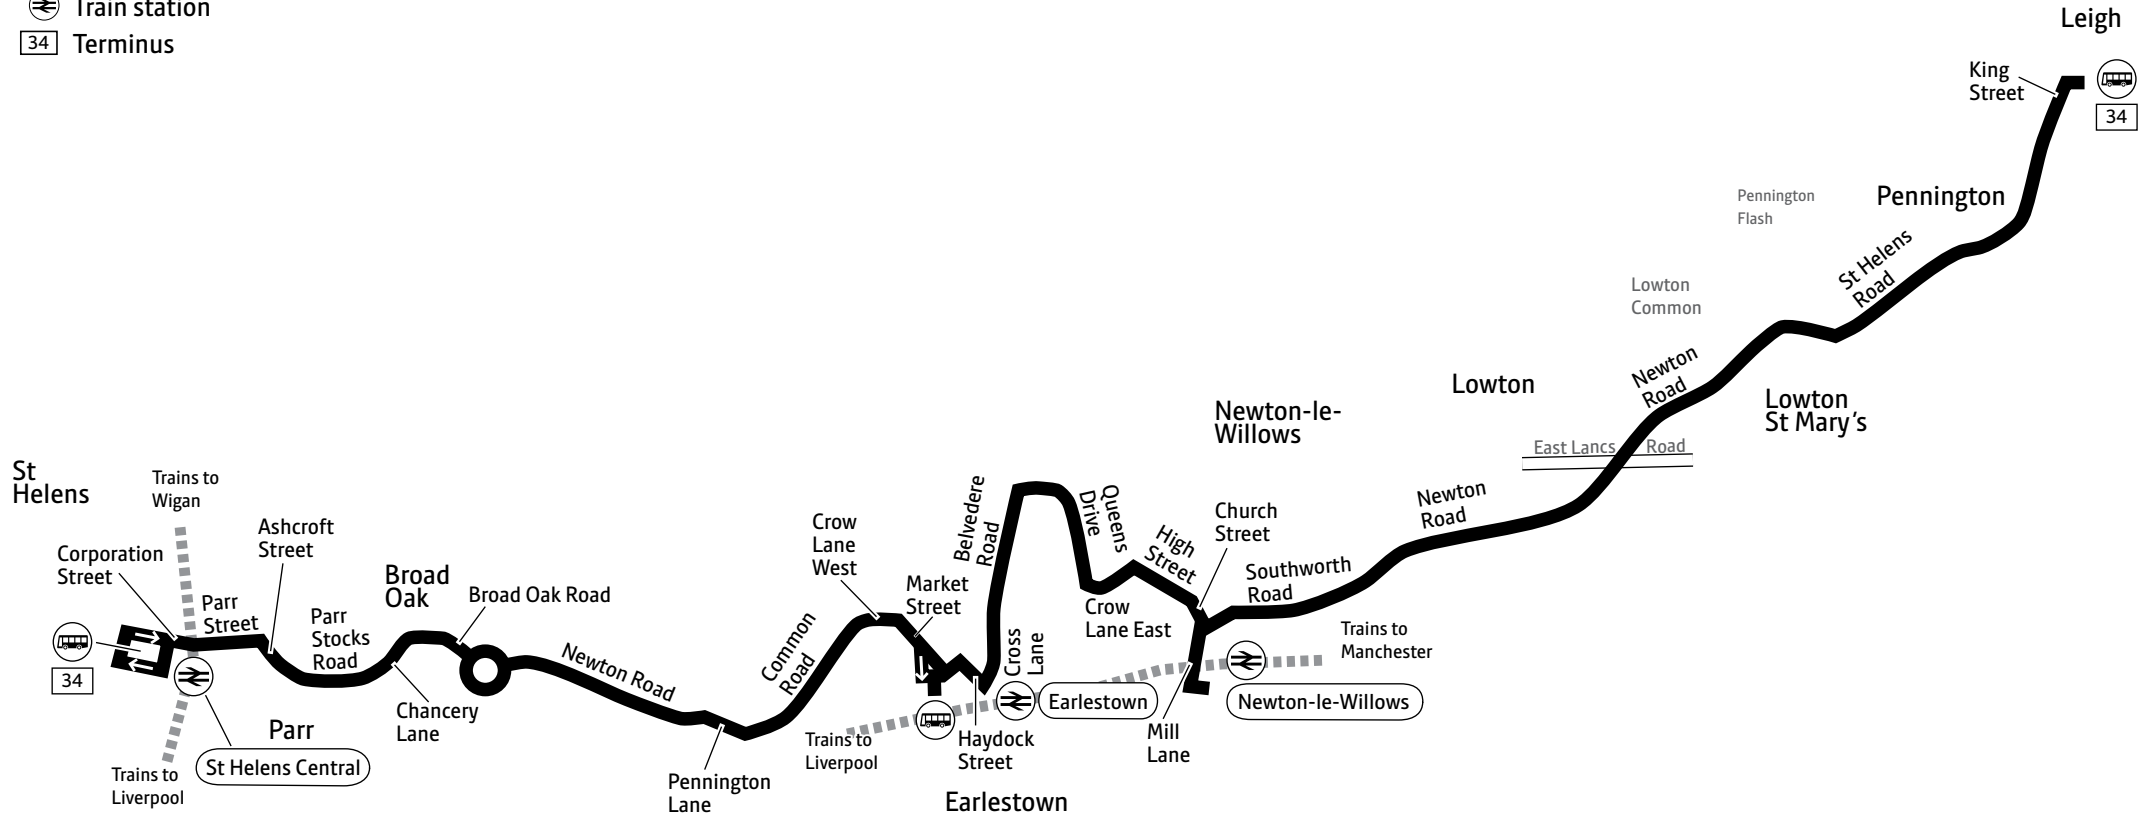

34

Key

— Bus route

--- Train line

➔ Direction of travel

🚌 Bus station/connection point

🚉 Train station

34 Terminus