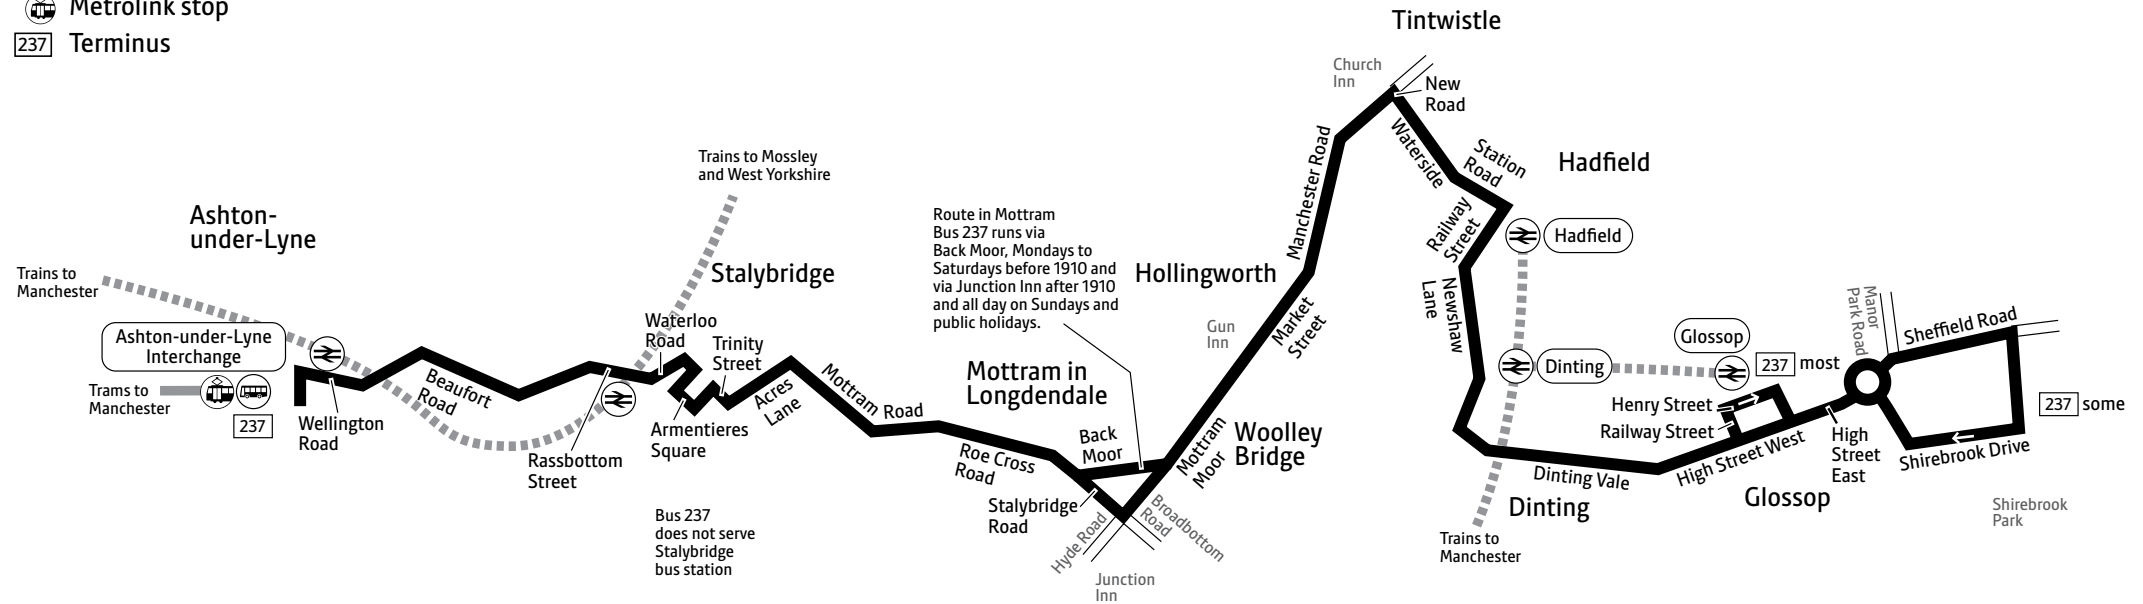

Saturdays

Glossop, Henry Street	0648	0748	0848	0948	and	1718	1748	1818	1848	1935	and	2335			
Hadfield, Train Station	0657	0757	0857	1000	every	1730	1800	1830	1900	1944	every	2344			
Mottram, Stalybridge Rd/Old Road	0710	0810	0910	1020	30	1750	1818	1848	1918	1957	hour	2357			
Stalybridge, Armentieres Square	0720	0820	0920	1030	mins	1800	1828	1858	1928	2005	until	0005			
Ashton Interchange	0729	0829	0929	1042	until	1812	1839	1909	1939	2015		0015			

Bus 237 is provided with the financial support of Transport for Greater Manchester

a – Departs from Hollingworth, Gun Inn at 1454

♿ – All bus 237 journeys are run using easy access buses. See inside front cover of this leaflet for details

Key

-  Bus route
-  Train line
-  Tram line
-  Direction of travel
-  Bus station/connection point
-  Train station
-  Metrolink stop
-  Terminus

Sundays and public holidays

Glossop, Shirebrook Park	0730	0830		1630	1730						
Glossop, Henry Street			and			1823	1933	2033	2133	2233	2333
Glossop, Market Hall	0737	0837	every	1637	1737						
Hadfield, Train Station	0746	0846	hour	1646	1746	1832	1942	2042	2142	2242	2342
Mottram, Stalybridge Rd/Old Road	0759	0859	until	1659	1759	1845	1956	2055	2155	2255	2355
Stalybridge, Armentieres Square	0810	0910		1710	1810	1856	2007	2103	2203	2303	0003
Ashton Interchange	0820	0922		1722	1820	1904	2015	2111	2211	2311	0011