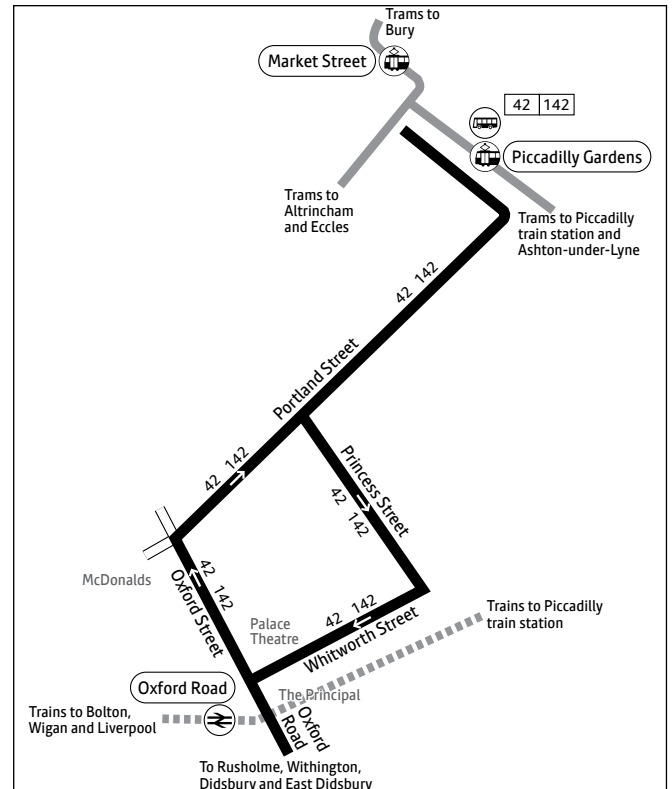

Routes in Manchester city centre