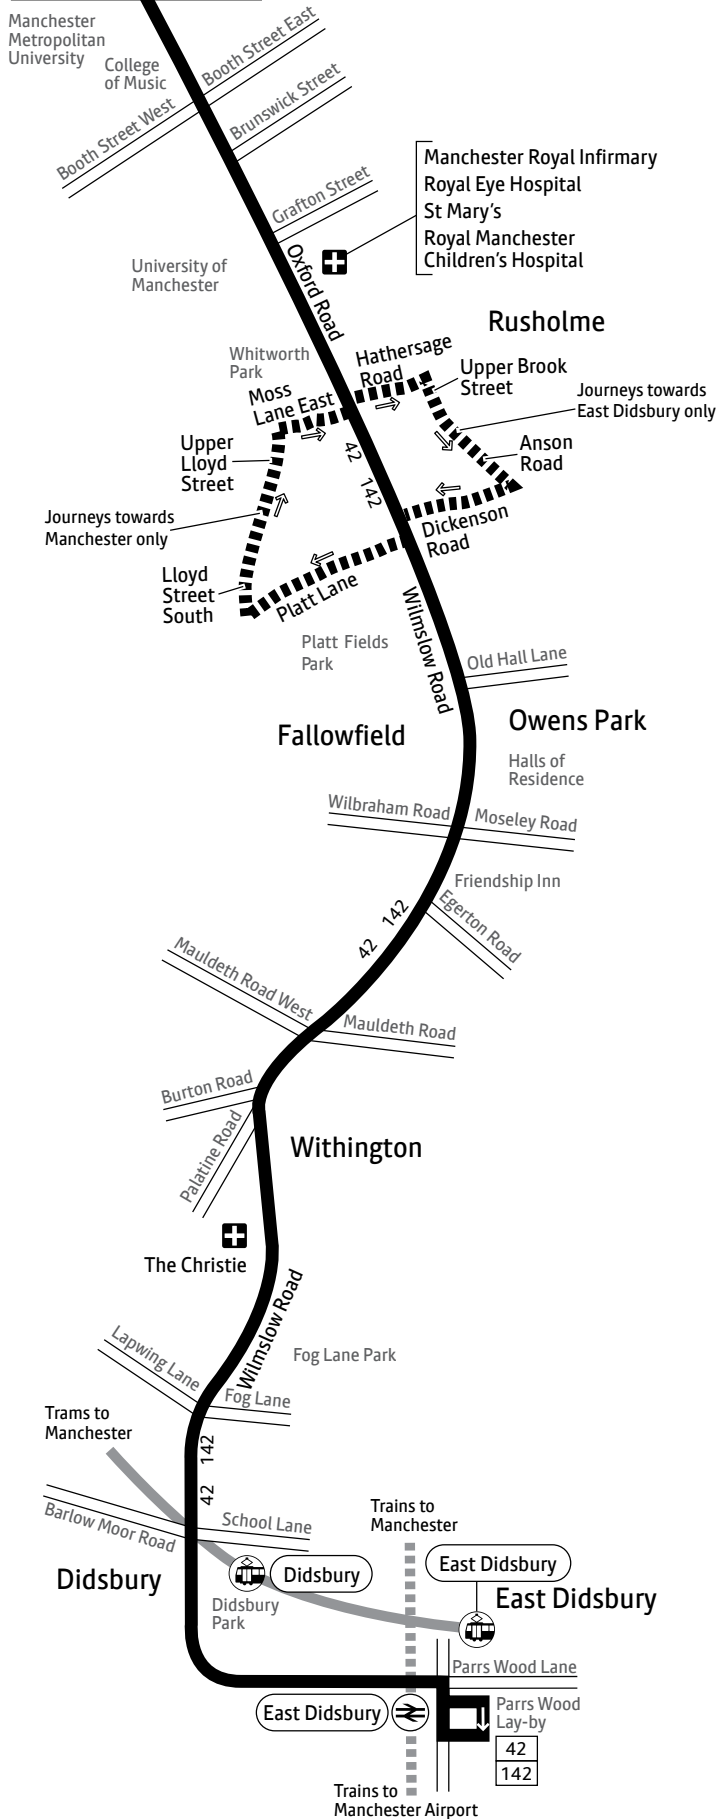

Manchester city centre

Please see enlarged map below for details of routes in this area

42 142

Key

- Bus route
- Friday and Saturday nights from 2000 until 0100
- Train line
- Tram line
- Direction of travel
- Bus station/connection point
- Train station
- Metrolink stop
- Hospital
- Terminus

Routes in Manchester city centre