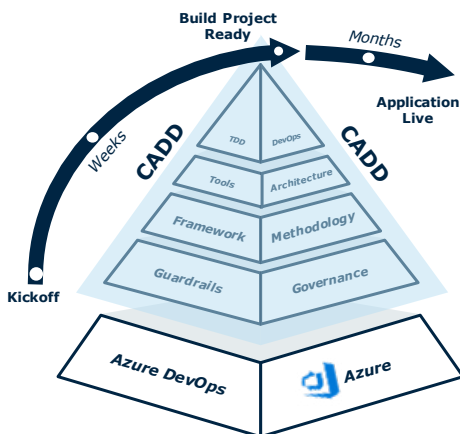

Make the most of Azure & Azure DevOps

CADD is an open platform on top of AZURE.Reduces Time-To-Value with Cloud Computing, DevOps & Test Driven Development (TDD).

- Helps developers employ standardized DevOps development methods.
- Implements all necessary guardrails and governance processes.
- Supplies off-the-shelf, reusable architecture components
- Tools for automating tests, deployments, and setups
- Builds an efficient Microservices Architecture
- Assures high-quality delivery

Bring New Digital Concepts to market with lightning speed.

Turn your IT organization around to work "The DevOps way".

Realize unprecedented software quality.

Cloud Center of Excellence Enabler

- The cornerstone toolbox in any Cloud Center of Excellence initiative.
- Fully compliant with the Microsoft Cloud Adoption Framework
- Leverages years of expertise building on top of the Azure Cloud

IoT Case Story: CADD in airports

SITA, the world's leading specialist in air transport communication and information technology, has selected cVation's CADD platform as the strategic partner for their global Cloud initiatives for Airport Self Service Kiosks.

CADD will help accelerate SITA's cloud application development and the management of IoT devices in airports around the world, and help SITA deploy and manage their cloud services in data centers worldwide.