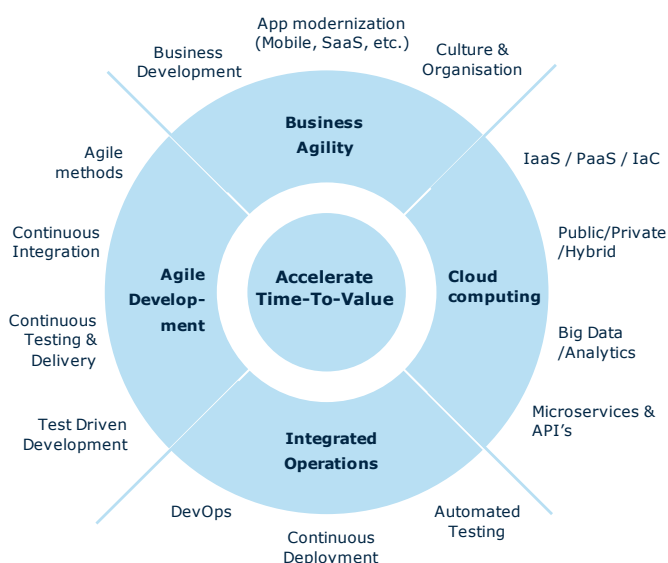

- Accelerate Cloud development, migration and operations
- Facilitate building DevOps enabled software organizations
- Establish Modern Data Platform and Analytics capabilities
- Boosting new tech with IoT, AI and Blockchain capabilities
- Test Driven Development and Automation done right
- Establish Cloud Center of Excellence capabilities

**We are dedicated Microsoft Azure experts  
– with a track record and a toolbox to prove it.**

We bring innovative solutions to the cloud when time to market is of the essence. We're best at what we do, and in the process, cut development time from months to weeks. As a result, customers can successfully adapt and innovate faster.

**Efficiently bring new digital concepts to market faster.**

**Build & deploy with quality, precision and accuracy.**

**Cut down TCO for your development.**

## Successful Cloud adaptation requires the orchestration of many new competencies