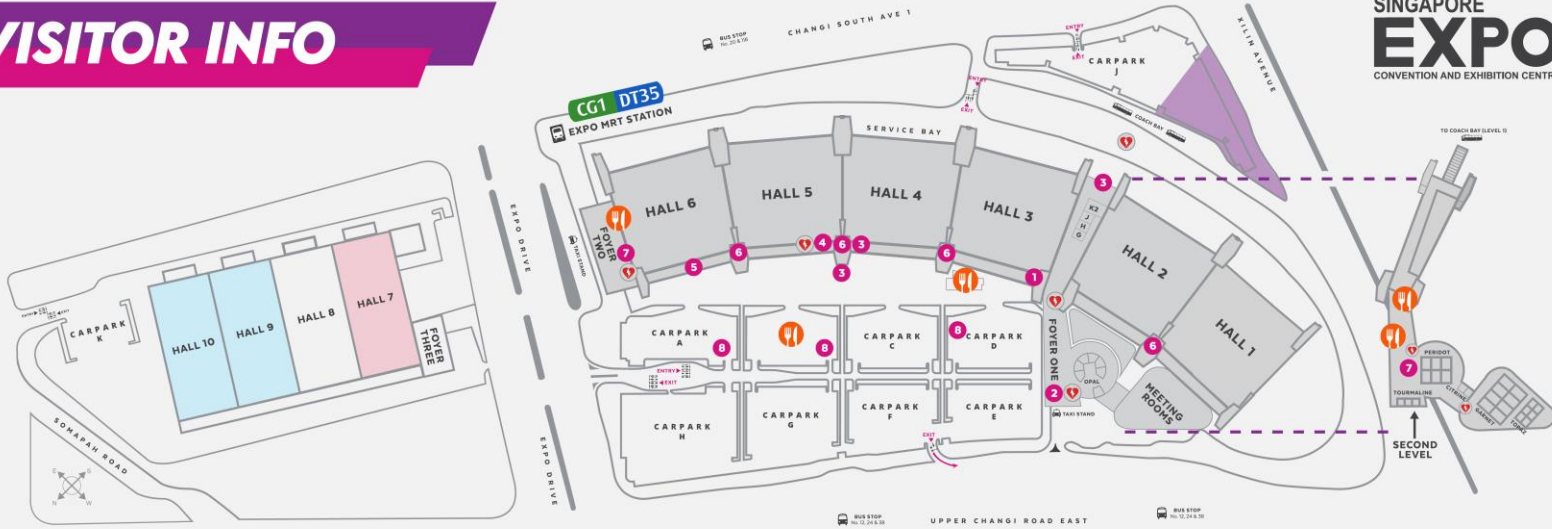

SINGAPORE EXPO VISITOR MAP

VISITOR INFO

SINGAPORE
EXPO
CONVENTION AND EXHIBITION CENTRE

ACCOMMODATION & MEDICAL ZONE

ARENA @ HALL 7

BADMINTON HALL

- | | |
|-------------------------------|--------------------------|
| 1 Constellar Office | 5 Prayer Room (Level 2) |
| 2 Concierge & Business Centre | 6 Nursing Rooms |
| 3 Cashcard Top-up | 7 Powerbank Rental Kiosk |
| 4 Carpark Station | 8 EV Charging Stations |

DINING & RETAIL OUTLETS

FOYER ONE (LEVEL 2)

FOYER ONE (LEVEL 2)

SUBWAY

FOYER TWO

FOYER TWO

HALL 3 ATRIUM (FACING CARPARK D)

MarketPlace @EXPO

OUTSIDE HALL 5

SINGAPORE EXPO CARPARK LAYOUT

*Handicap Lots

*EV Charging Lots

MEETING ROOMS LEVEL 2 OVERVIEW

LEGEND:

●	Point Load on 2nd Sky Beam - Location of pt load 150mm from column - Load per point = 90 Kg
▲	Point Load = 500kg/pt - off set 1500mm from edge of operatio-wall (Mtg Rim 1-3)
●	Point Load = 250kg/pt offset from 300mm grid 7

LEGEND:

▲	Point Load 90 kg/pt - offset 300mm from edge of wall (Mtg Rim 9-14)
◆	Point Load 250 kg/pt - space at 500 mm from of meeting room (Mtg Rim 5-14)
●	Point Load 90 kg/pt - space at Above staircase