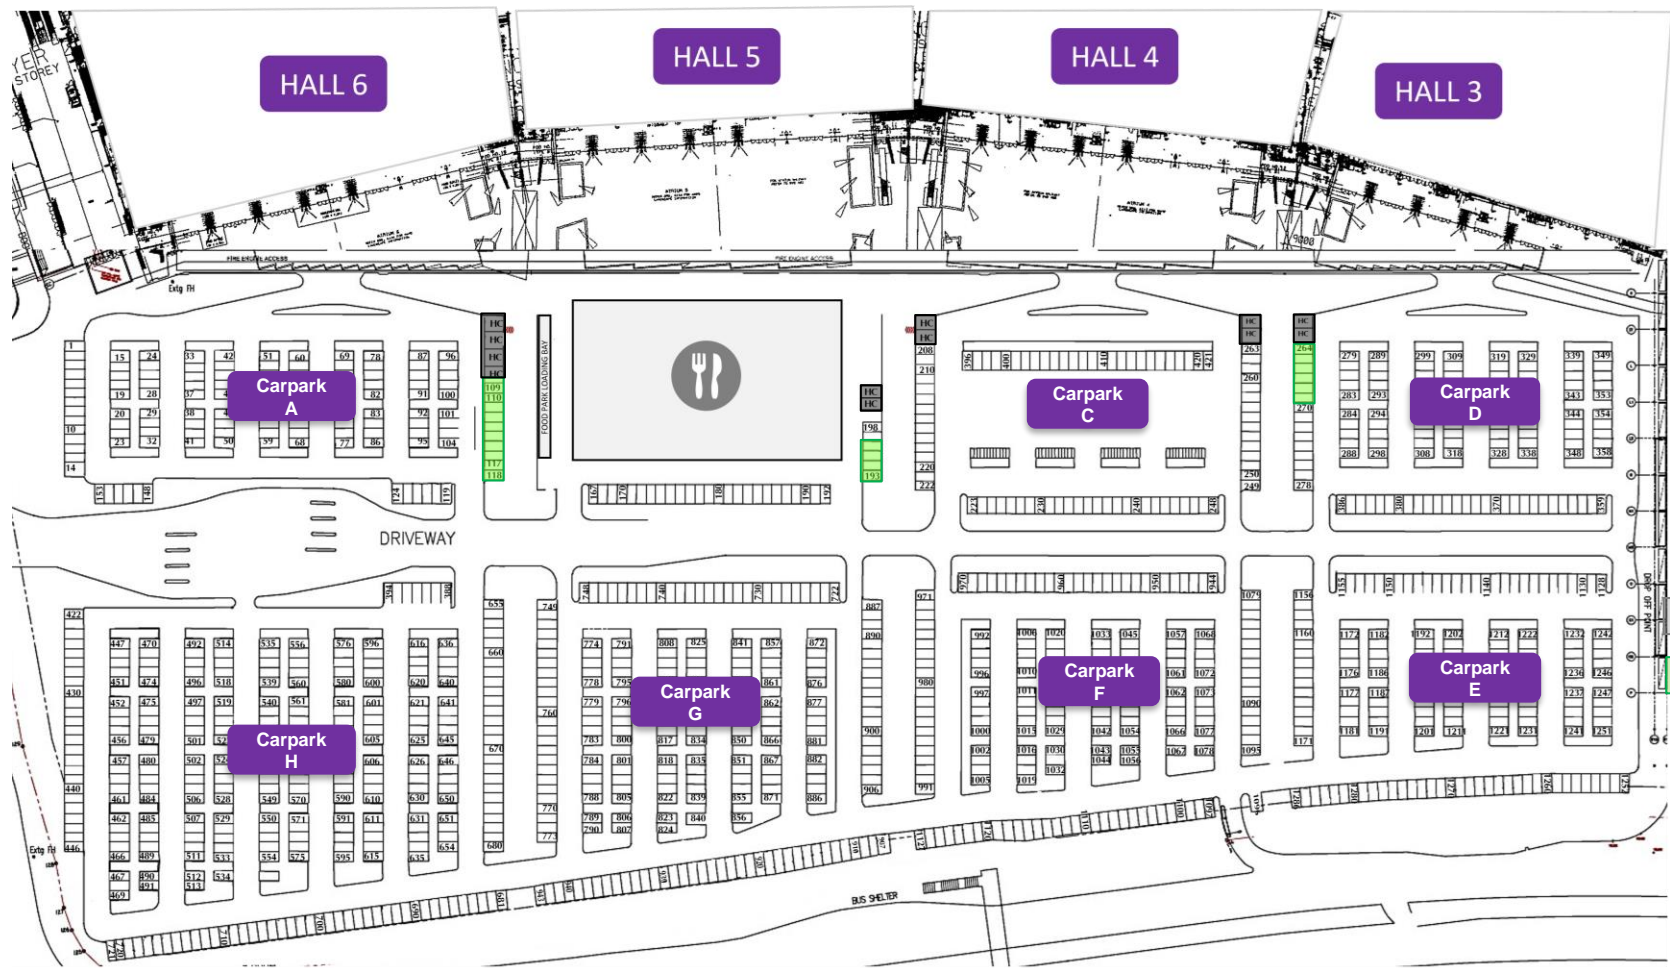

SINGAPORE EXPO VISITOR MAP

VISITOR INFO

SINGAPORE
EXPO
CONVENTION AND EXHIBITION CENTRE

ACCOMMODATION & MEDICAL ZONE

ARENA @ HALL 7

BADMINTON HALL

- | | |
|-------------------------------|--------------------------|
| 1 Constellar Office | 5 Prayer Room (Level 2) |
| 2 Concierge & Business Centre | 6 Nursing Rooms |
| 3 Cashcard Top-up | 7 Powerbank Rental Kiosk |
| 4 Carpark Station | 8 EV Charging Stations |

DINING & RETAIL OUTLETS

FOYER ONE (LEVEL 2)

FOYER ONE (LEVEL 2)

SUBWAY

FOYER TWO

FOYER TWO

HALL 3 ATRIUM (FACING CARPARK D)

MarketPlace @EXPO

OUTSIDE HALL 5

SINGAPORE EXPO CARPARK LAYOUT

*Handicap Lots

*EV Charging Lots

MEETING ROOMS LEVEL 2 OVERVIEW

LEGEND:

●	Point Load on 2nd Sky Beam - Location of pt load 150mm from column - Load per point = 90 Kg
▲	Point Load = 500kg/pt - off set 1500mm from edge of operatio-wall (Mtg Rim 1-3)
●	Point Load = 250kg/pt offset from 300mm grid 7

LEGEND:

▲	Point Load 90 kg/pt - offset 300mm from edge of wall (Mtg Rim 9-14)
◆	Point Load 250 kg/pt - space at 500 mm from of meeting room (Mtg Rim 5-14)
●	Point Load 90 kg/pt - space at Above staircase