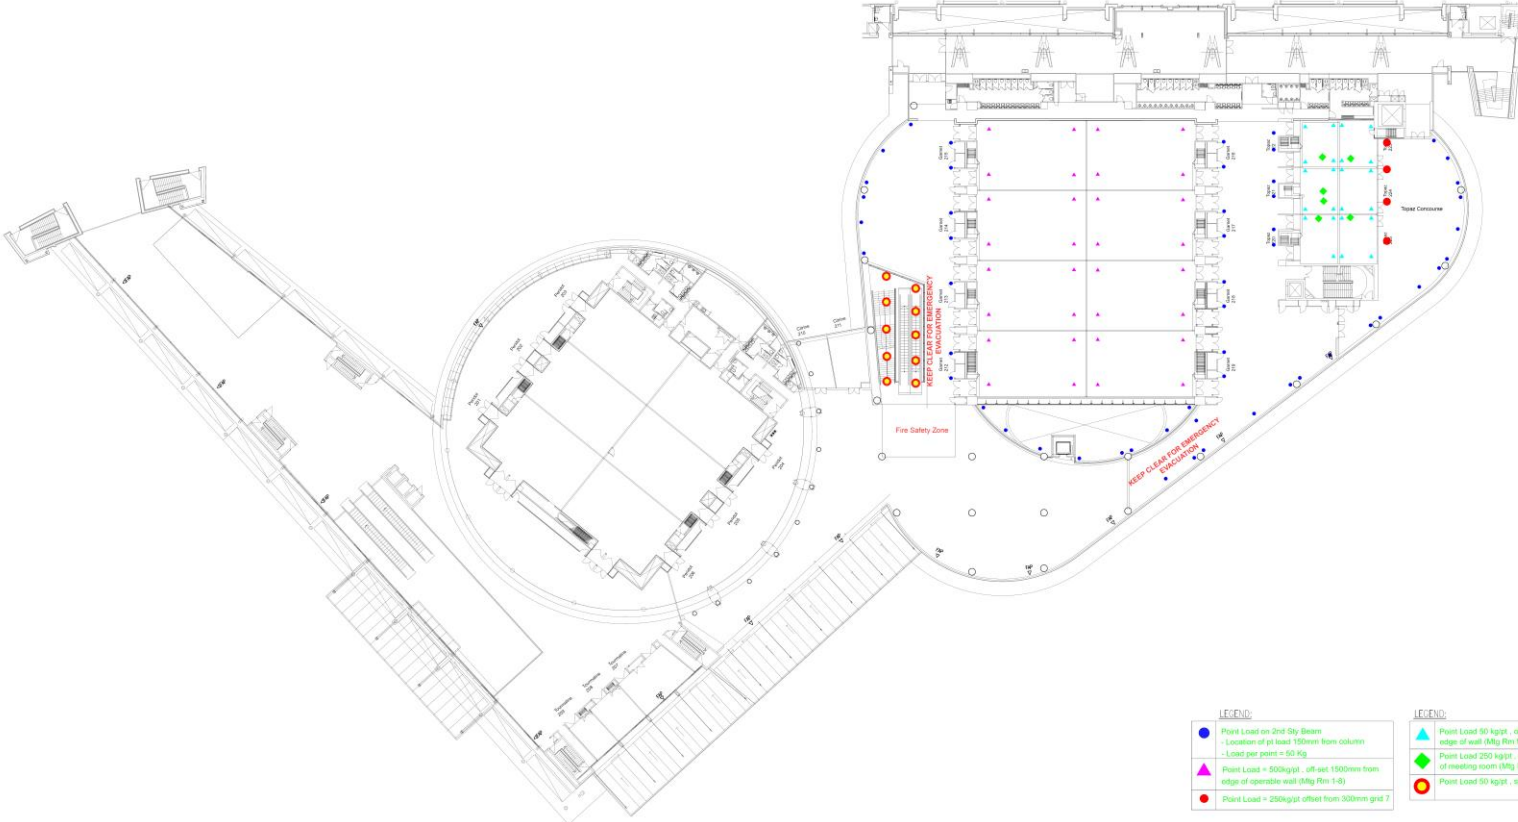

MEETING ROOMS LEVEL 2 OVERVIEW