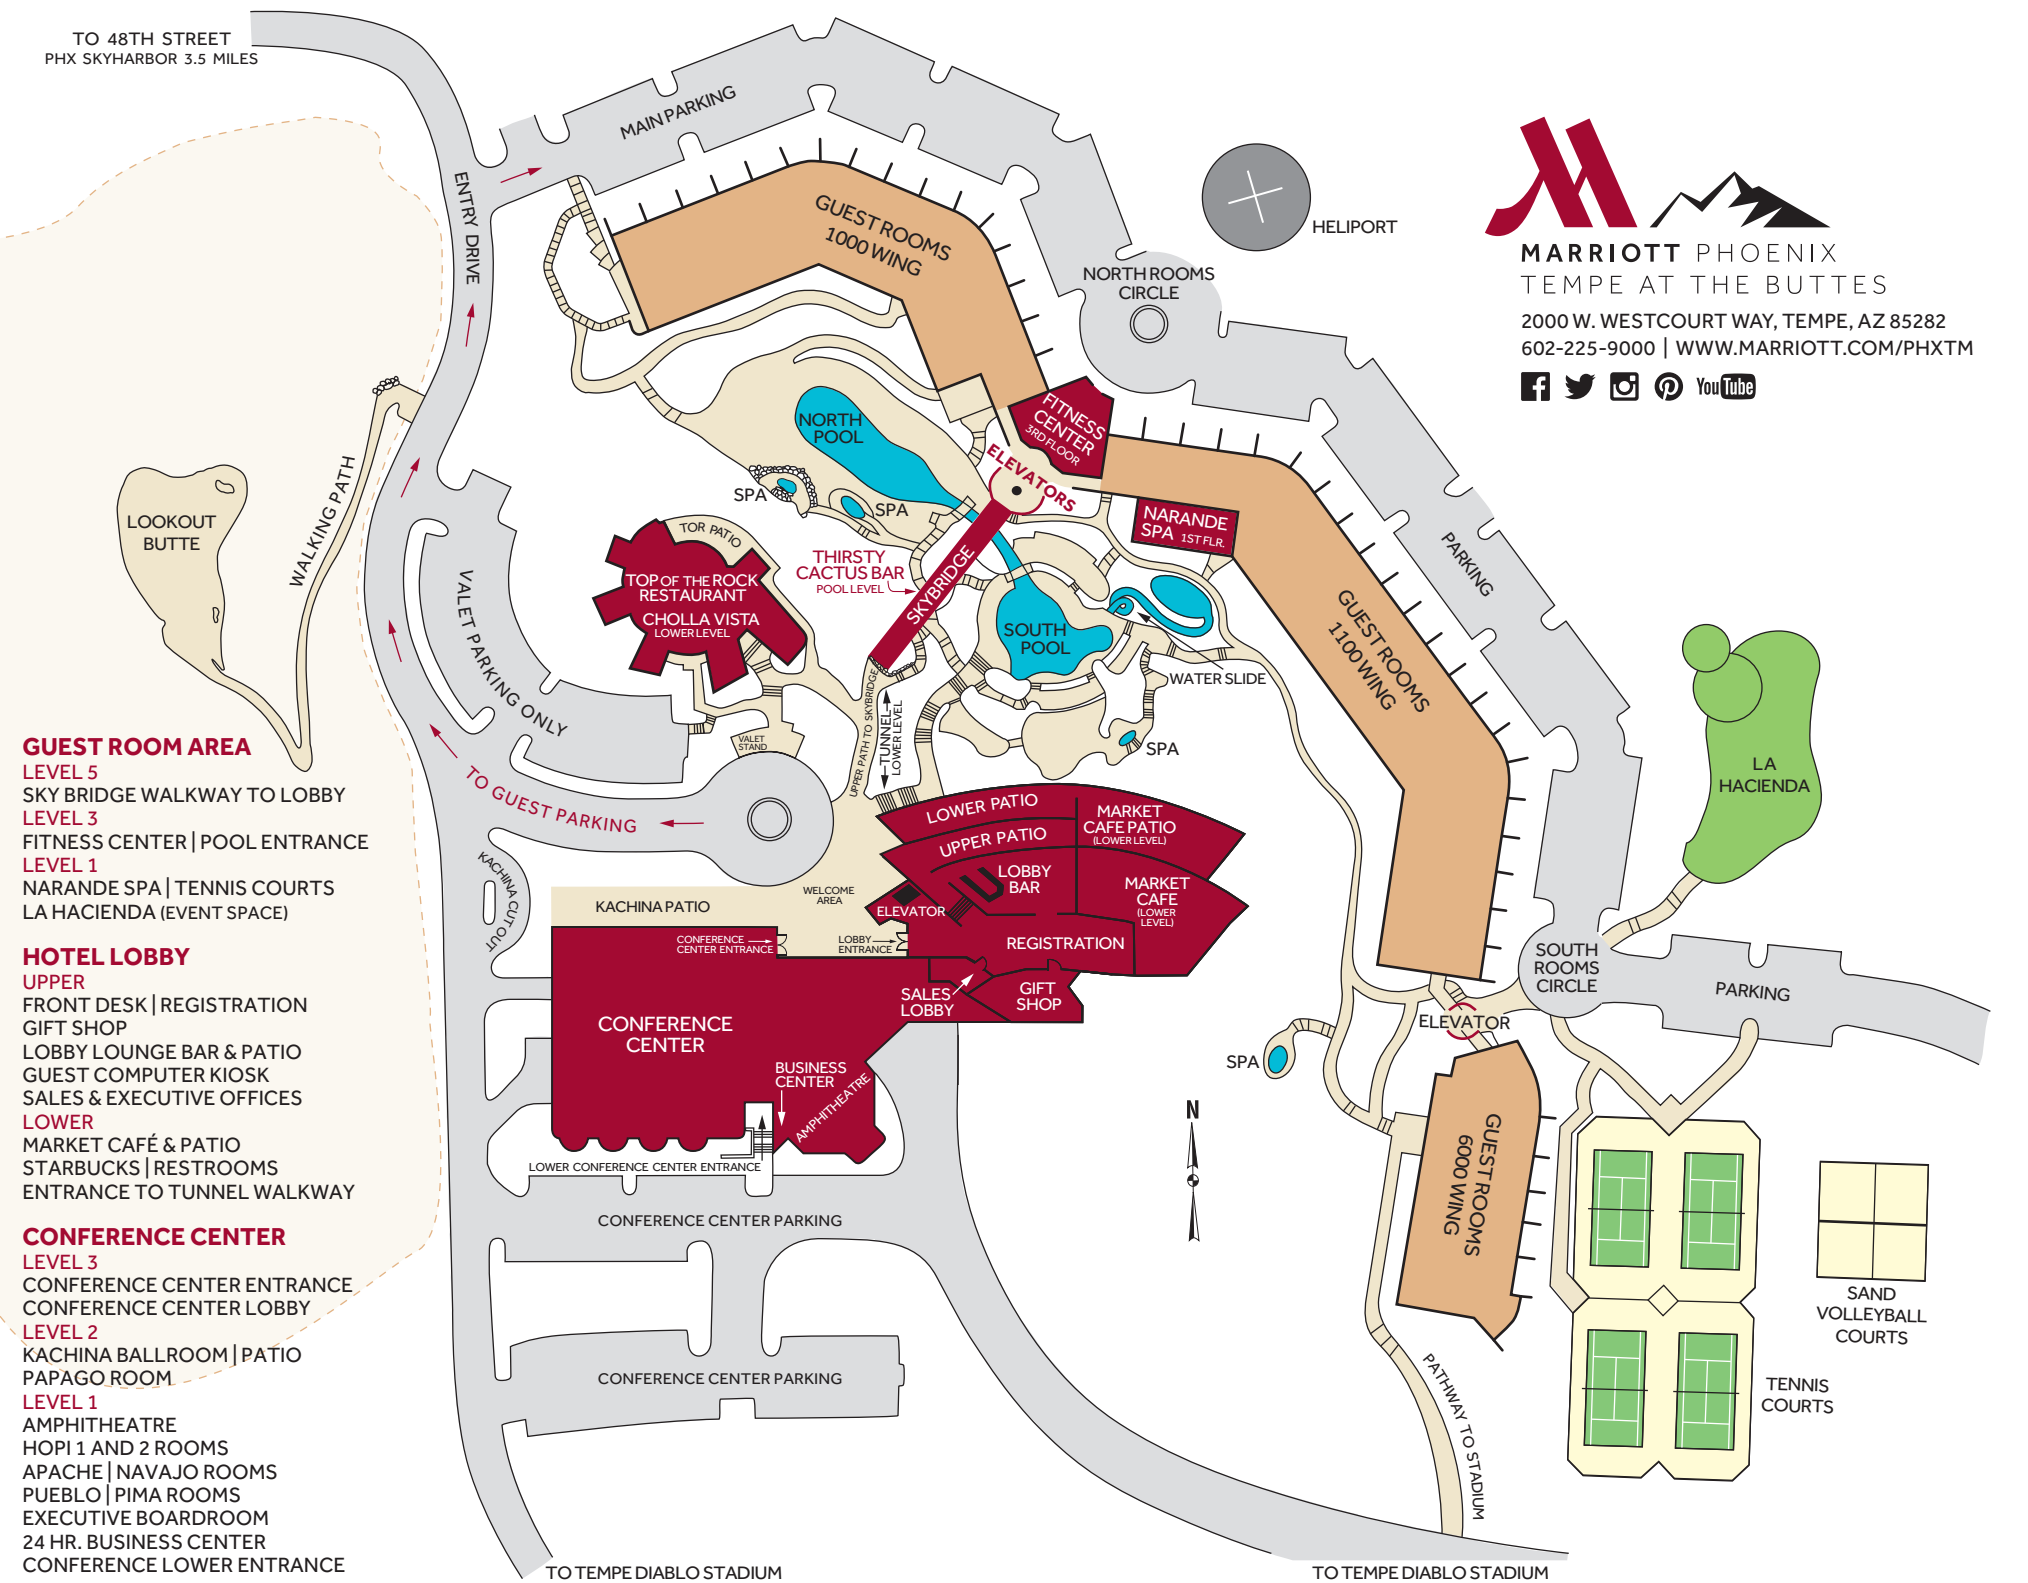

TO 48TH STREET
PHX SKYHARBOR 3.5 MILES

MARRIOTT PHOENIX
TEMPE AT THE BUTTES
2000 W. WESTCOURT WAY, TEMPE, AZ 85282
602-225-9000 | WWW.MARRIOTT.COM/PHXTM

GUEST ROOM AREA
LEVEL 5
SKY BRIDGE WALKWAY TO LOBBY
LEVEL 3
FITNESS CENTER | POOL ENTRANCE
LEVEL 1
NARANDE SPA | TENNIS COURTS
LA HACIENDA (EVENT SPACE)

HOTEL LOBBY
UPPER
FRONT DESK | REGISTRATION
GIFT SHOP
LOBBY LOUNGE BAR & PATIO
GUEST COMPUTER KIOSK
SALES & EXECUTIVE OFFICES
LOWER
MARKET CAFÉ & PATIO
STARBUCKS | RESTROOMS
ENTRANCE TO TUNNEL WALKWAY

HELIPORT

NORTH ROOMS CIRCLE

PARKING

GUEST ROOMS 1000 WING

LA HACIENDA

SOUTH ROOMS CIRCLE

PARKING

GUEST ROOMS 6000 WING

PATHWAY TO STADIUM

SAND VOLLEYBALL COURTS

TENNIS COURTS

TO TEMPE DIABLO STADIUM

TO TEMPE DIABLO STADIUM